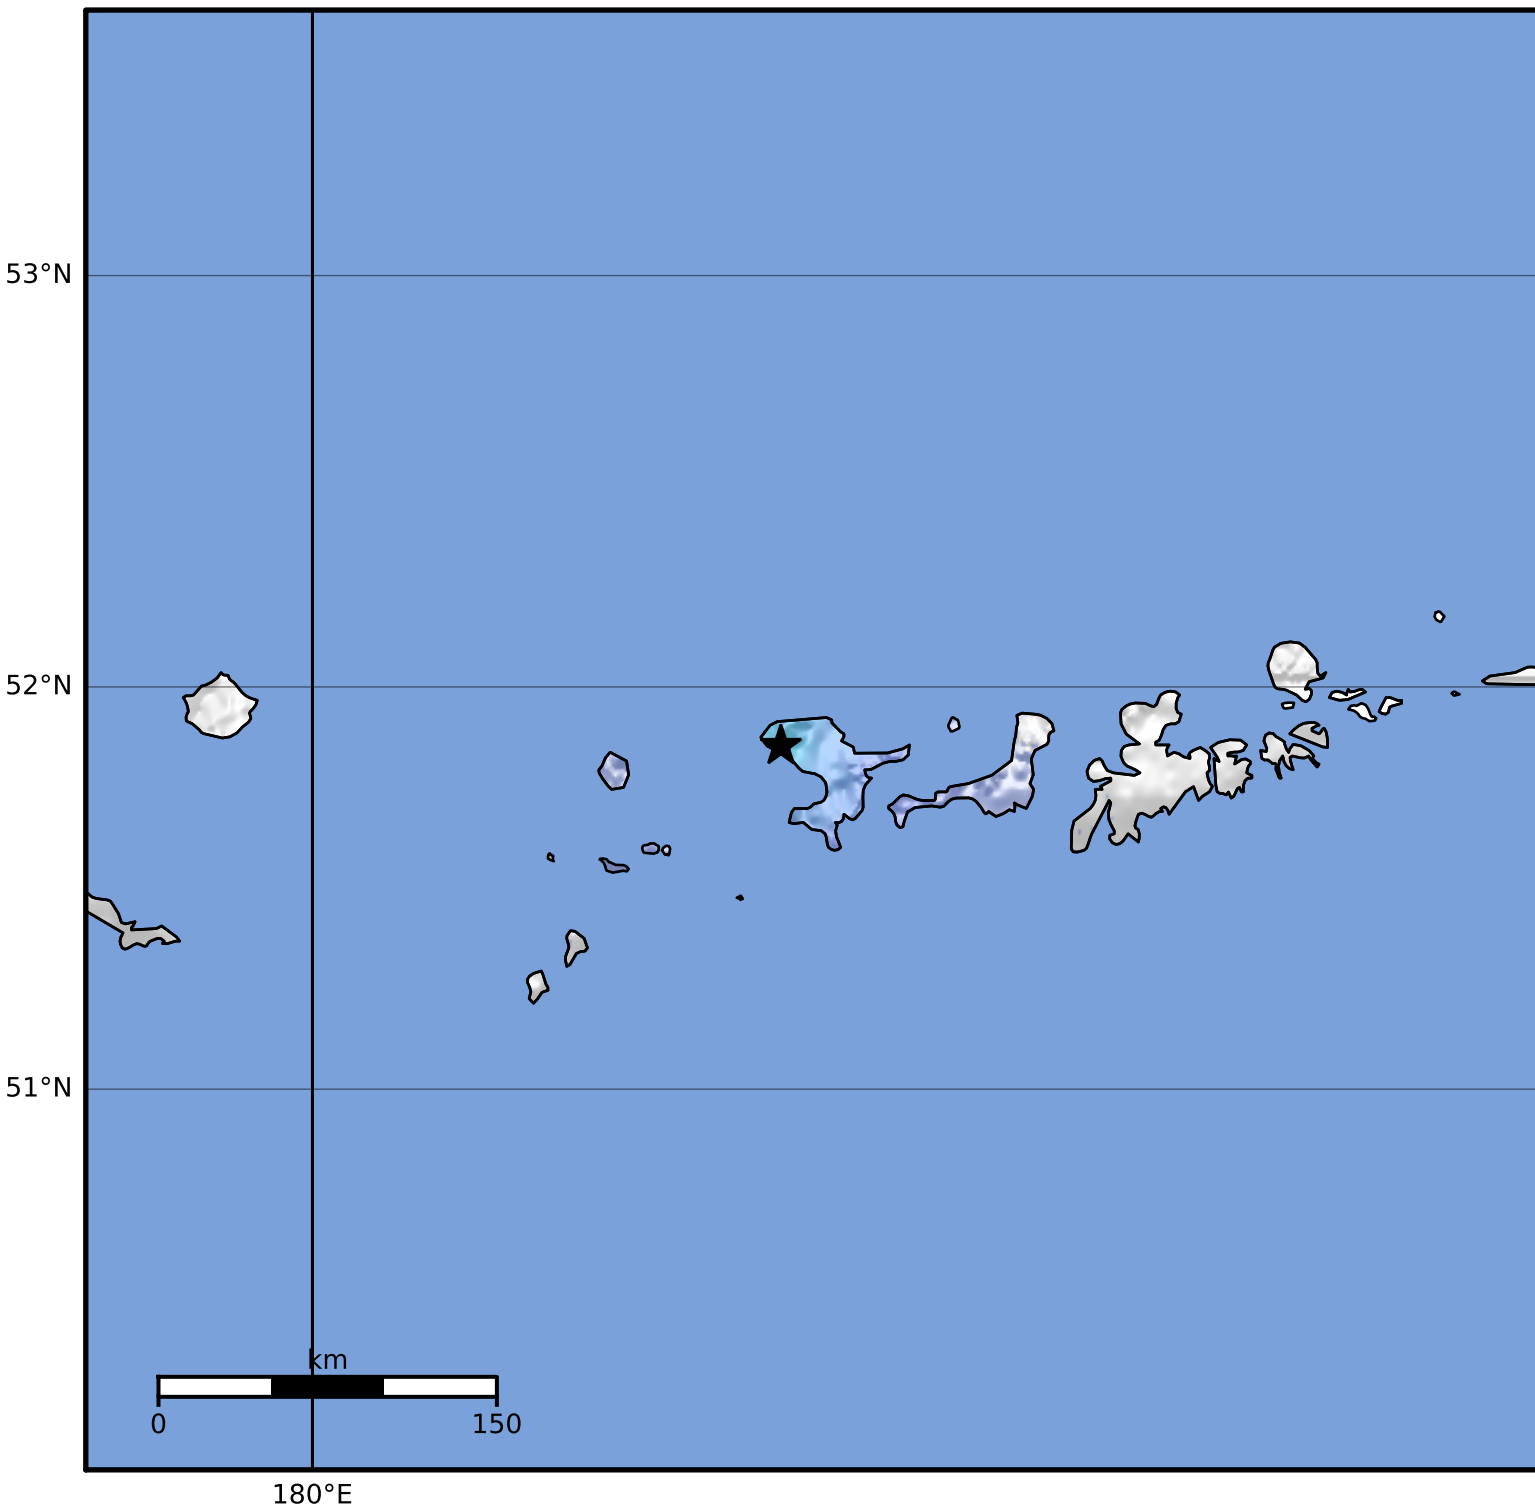

Macroseismic Intensity Map Alaska Earthquake Center
 ShakeMap: 102 km (63 miles) W of Adak
 Mar 11, 2023 19:47:09 UTC M3.6 N51.85 W178.13 Depth: 5.4km ID:ak0233837mi1

SHAKING	Not felt	Weak	Light	Moderate	Strong	Very strong	Severe	Violent	Extreme
DAMAGE	None	None	None	Very light	Light	Moderate	Moderate/heavy	Heavy	Very heavy
PGA(%g)	<0.0464	0.297	2.76	6.2	11.5	21.5	40.1	74.7	>139
PGV(cm/s)	<0.0215	0.135	1.41	4.65	9.64	20	41.4	85.8	>178
INTENSITY	I	II-III	IV	V	VI	VII	VIII	IX	X+

Scale based on Worden et al. (2012)

Version 2: Processed 2023-03-11T20:43:36Z

△ Seismic Instrument ○ Reported Intensity

★ Epicenter