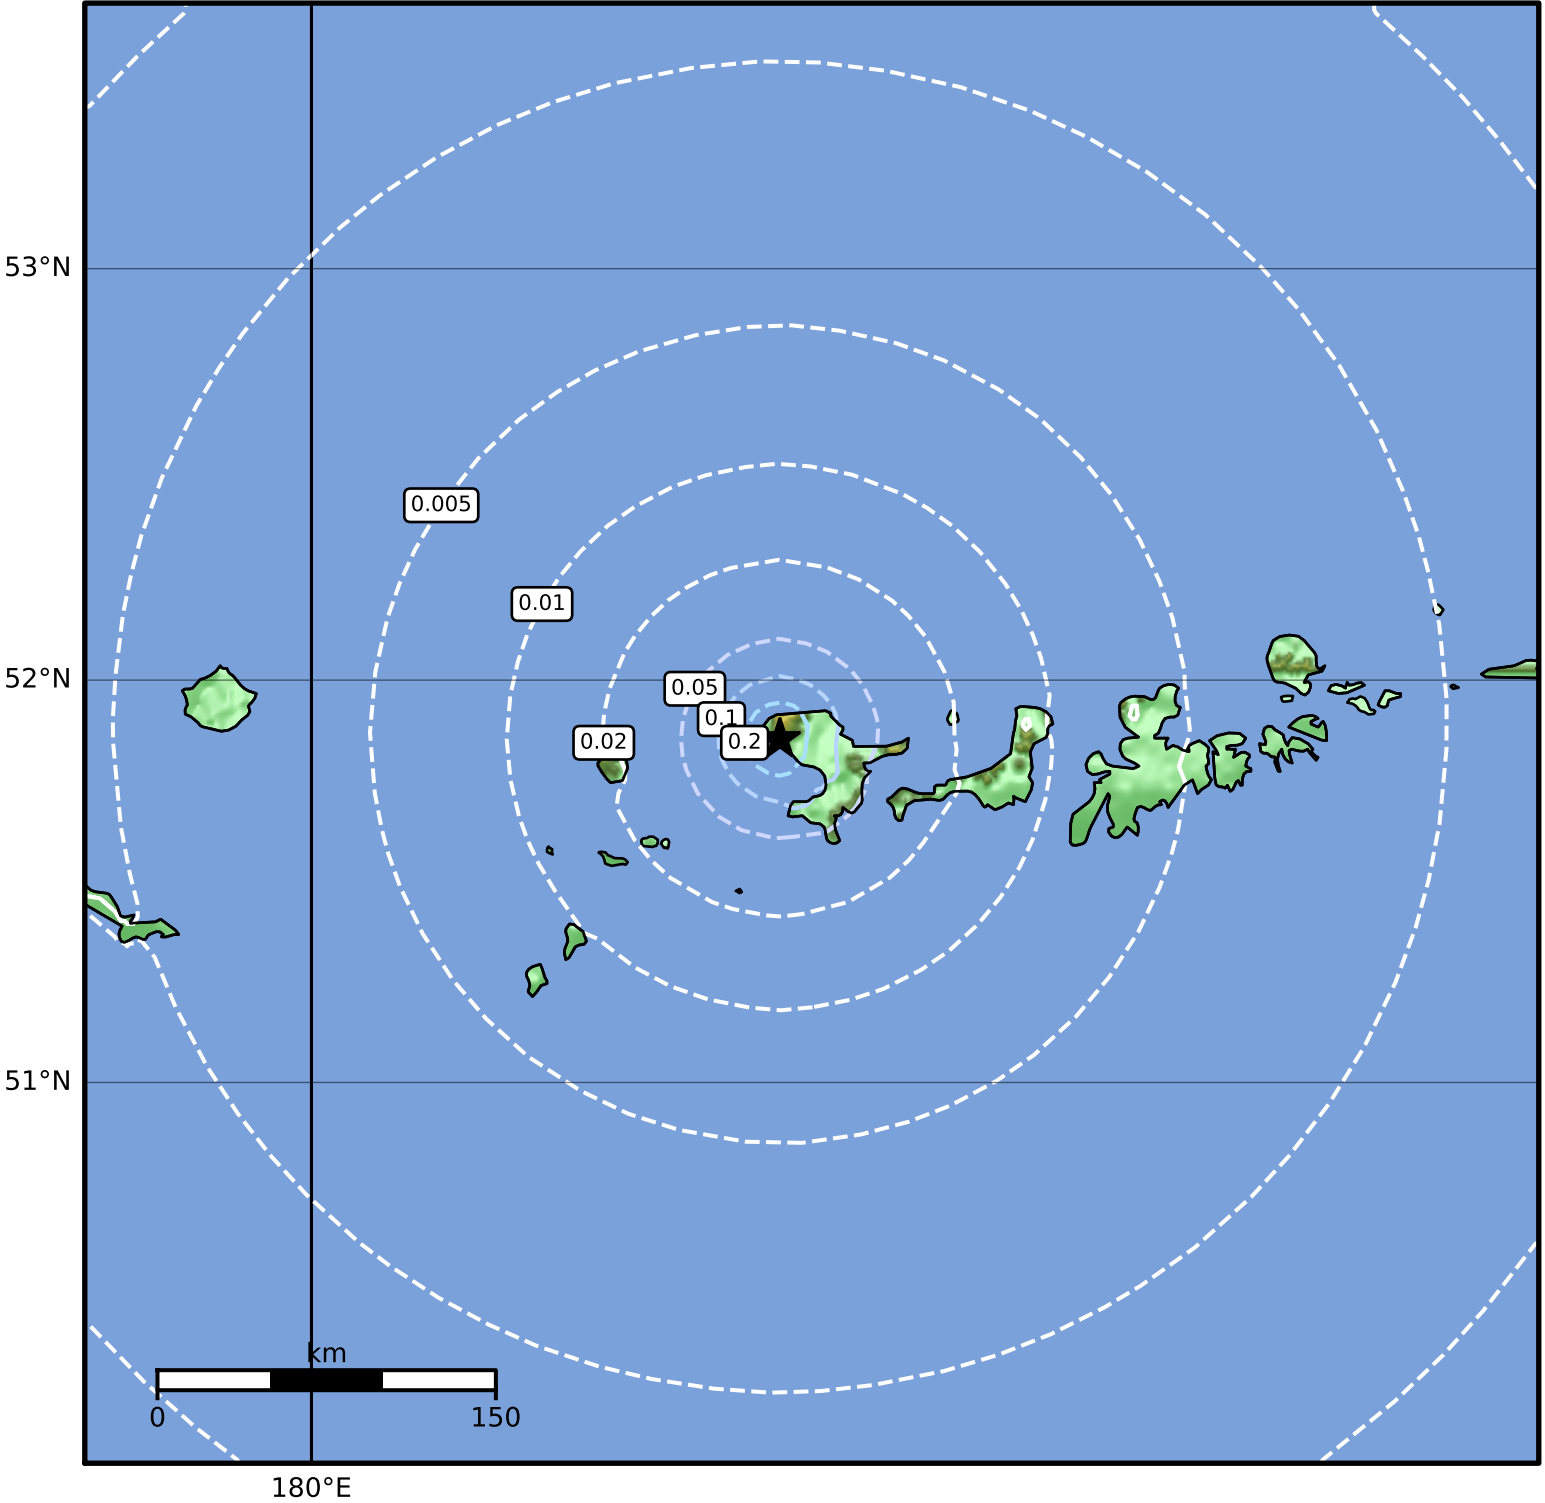

Peak Ground Velocity Map Alaska Earthquake Center  
 ShakeMap: 102 km (63 miles) W of Adak  
 Mar 11, 2023 19:47:09 UTC M3.6 N51.85 W178.13 Depth: 5.4km ID:ak0233837mi1

<b>PGV (cm/s)</b>	<b>0.1</b>	<b>0.2</b>	<b>0.5</b>	<b>1</b>	<b>2</b>	<b>5</b>	<b>10</b>	<b>20</b>	<b>50</b>	<b>100</b>	<b>200</b>
-------------------	------------	------------	------------	----------	----------	----------	-----------	-----------	-----------	------------	------------

Scale based on Worden et al. (2012)

Version 2: Processed 2023-03-11T20:43:36Z

△ Seismic Instrument    ○ Reported Intensity

★ Epicenter