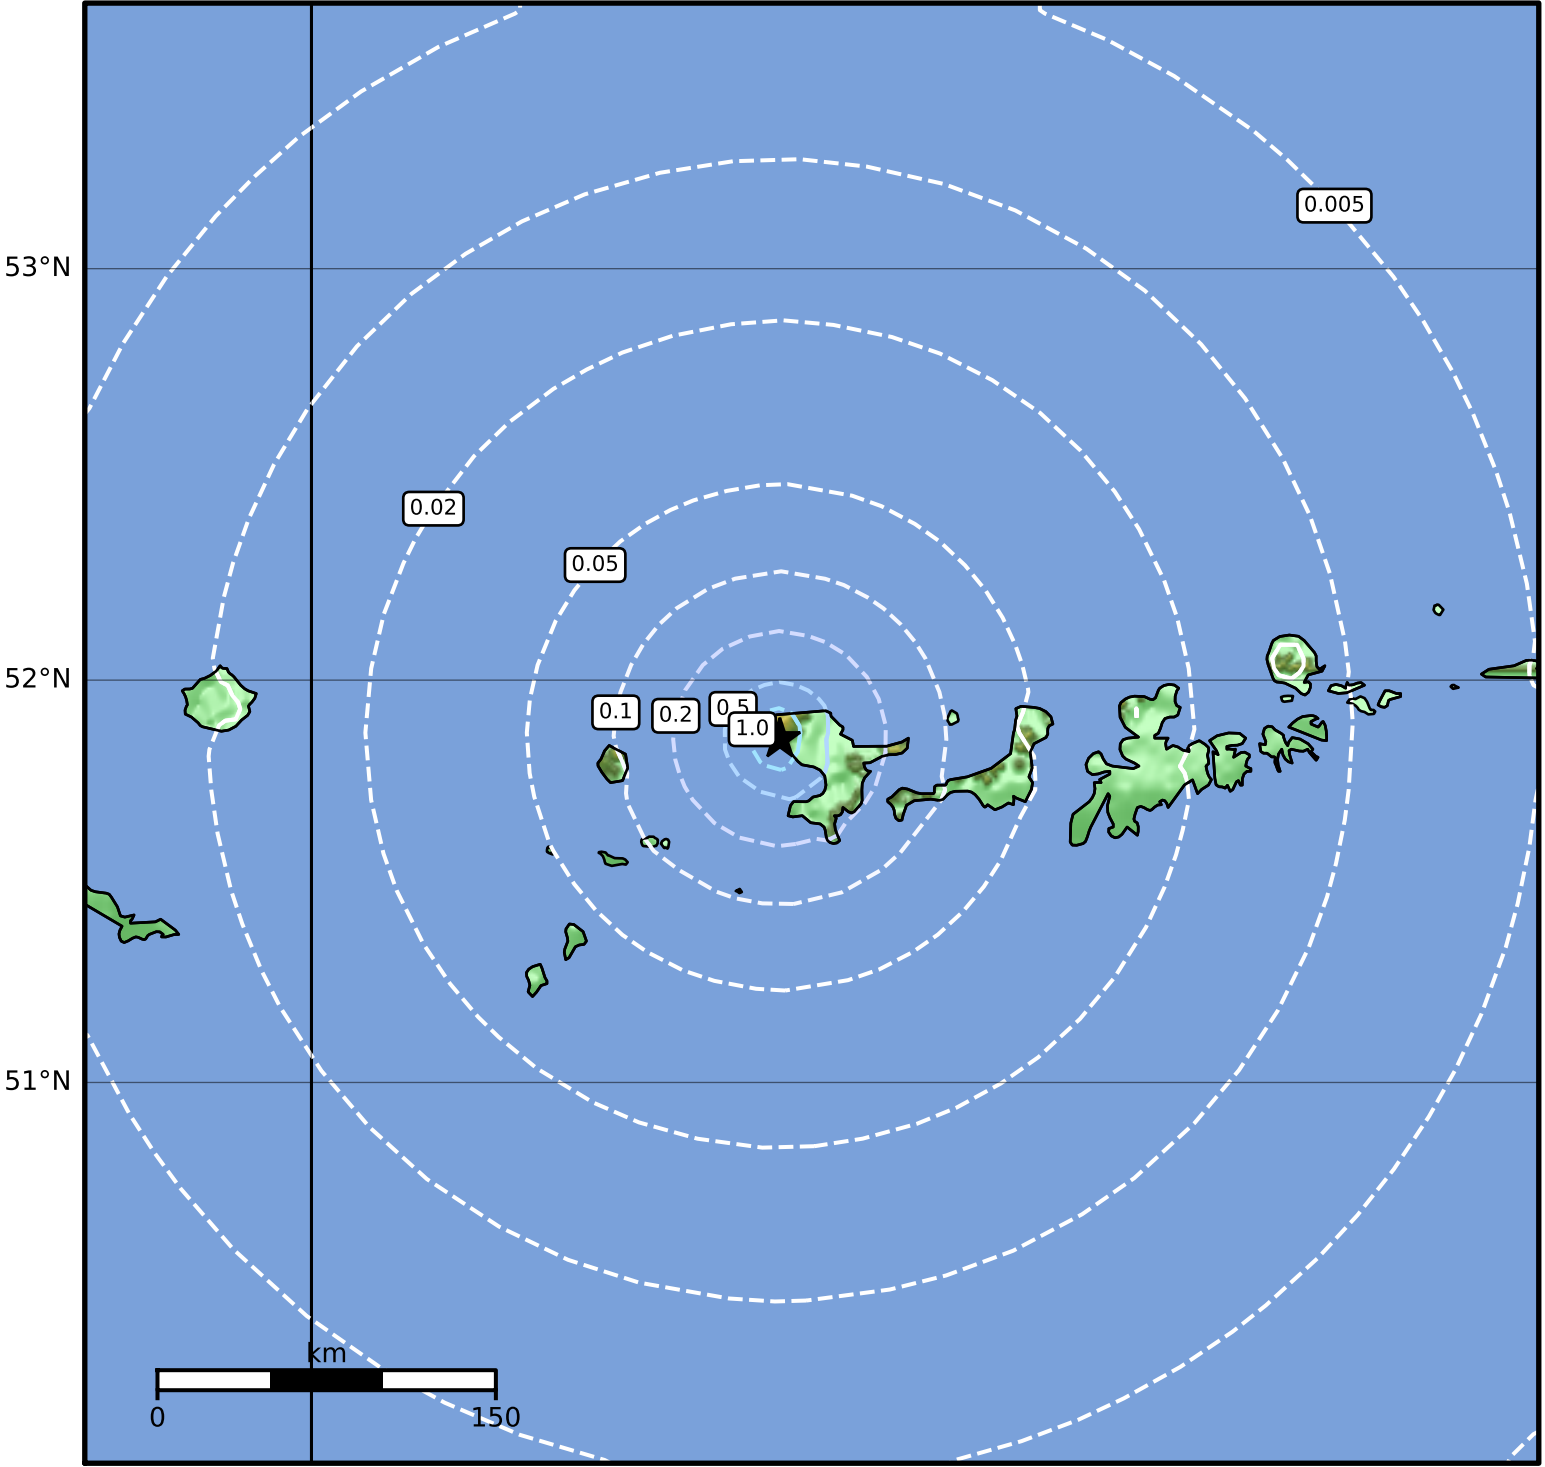

0.3 Second Peak Spectral Acceleration Map Alaska Earthquake Center
 ShakeMap: 102 km (63 miles) W of Adak
 Mar 11, 2023 19:47:09 UTC M3.6 N51.85 W178.13 Depth: 5.4km ID:ak0233837mi1

SA(0.3) (%g)	0.1	0.2	0.5	1	2	5	10	20	50	100	200
--------------	-----	-----	-----	---	---	---	----	----	----	-----	-----

Scale based on Worden et al. (2012)

Version 2: Processed 2023-03-11T20:43:36Z

△ Seismic Instrument ○ Reported Intensity

★ Epicenter