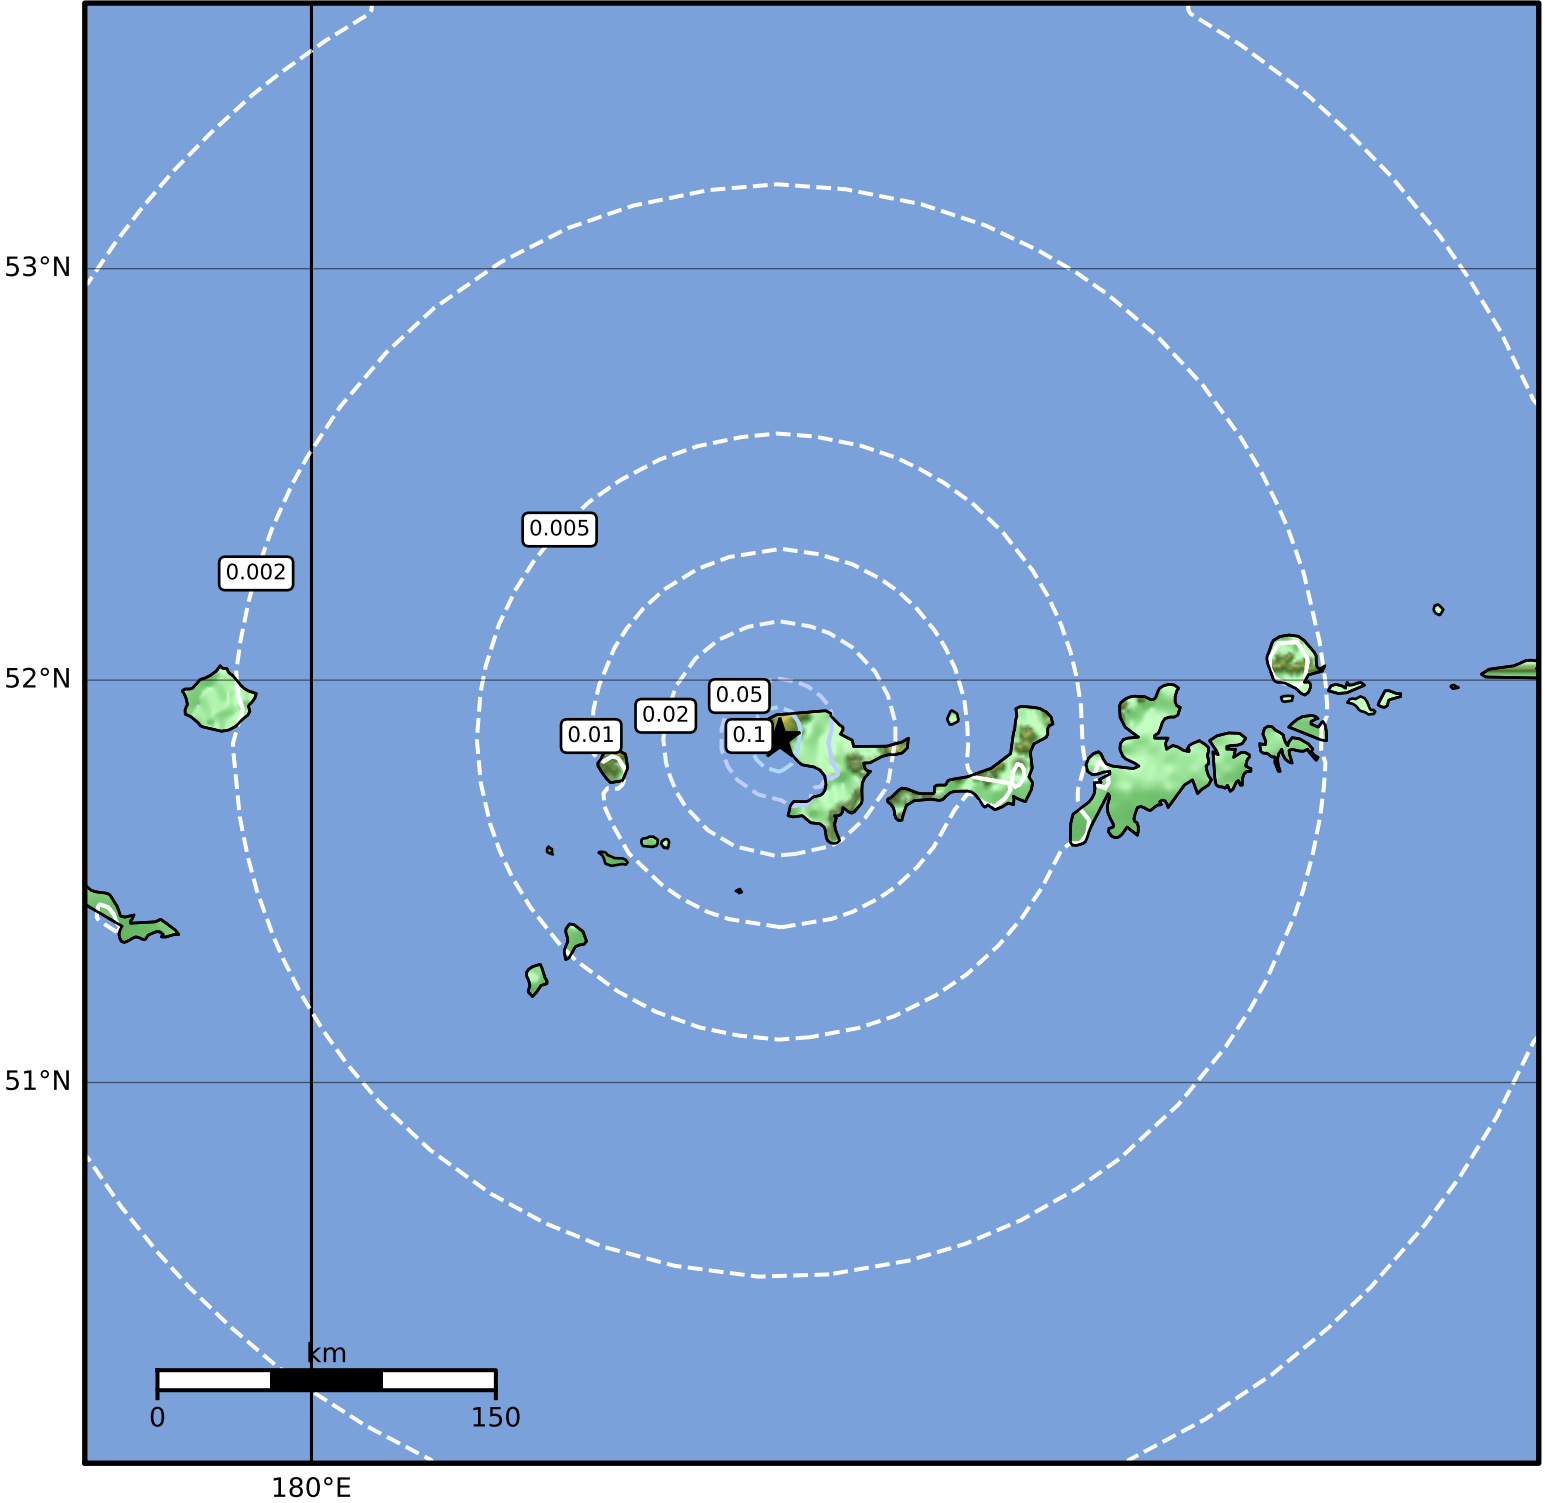

1.0 Second Peak Spectral Acceleration Map Alaska Earthquake Center
 ShakeMap: 102 km (63 miles) W of Adak
 Mar 11, 2023 19:47:09 UTC M3.6 N51.85 W178.13 Depth: 5.4km ID:ak0233837mi1

SA(1.0) (%g)	0.1	0.2	0.5	1	2	5	10	20	50	100	200
---------------------	------------	------------	------------	----------	----------	----------	-----------	-----------	-----------	------------	------------

Scale based on Worden et al. (2012)

Version 2: Processed 2023-03-11T20:43:36Z

△ Seismic Instrument ○ Reported Intensity

★ Epicenter