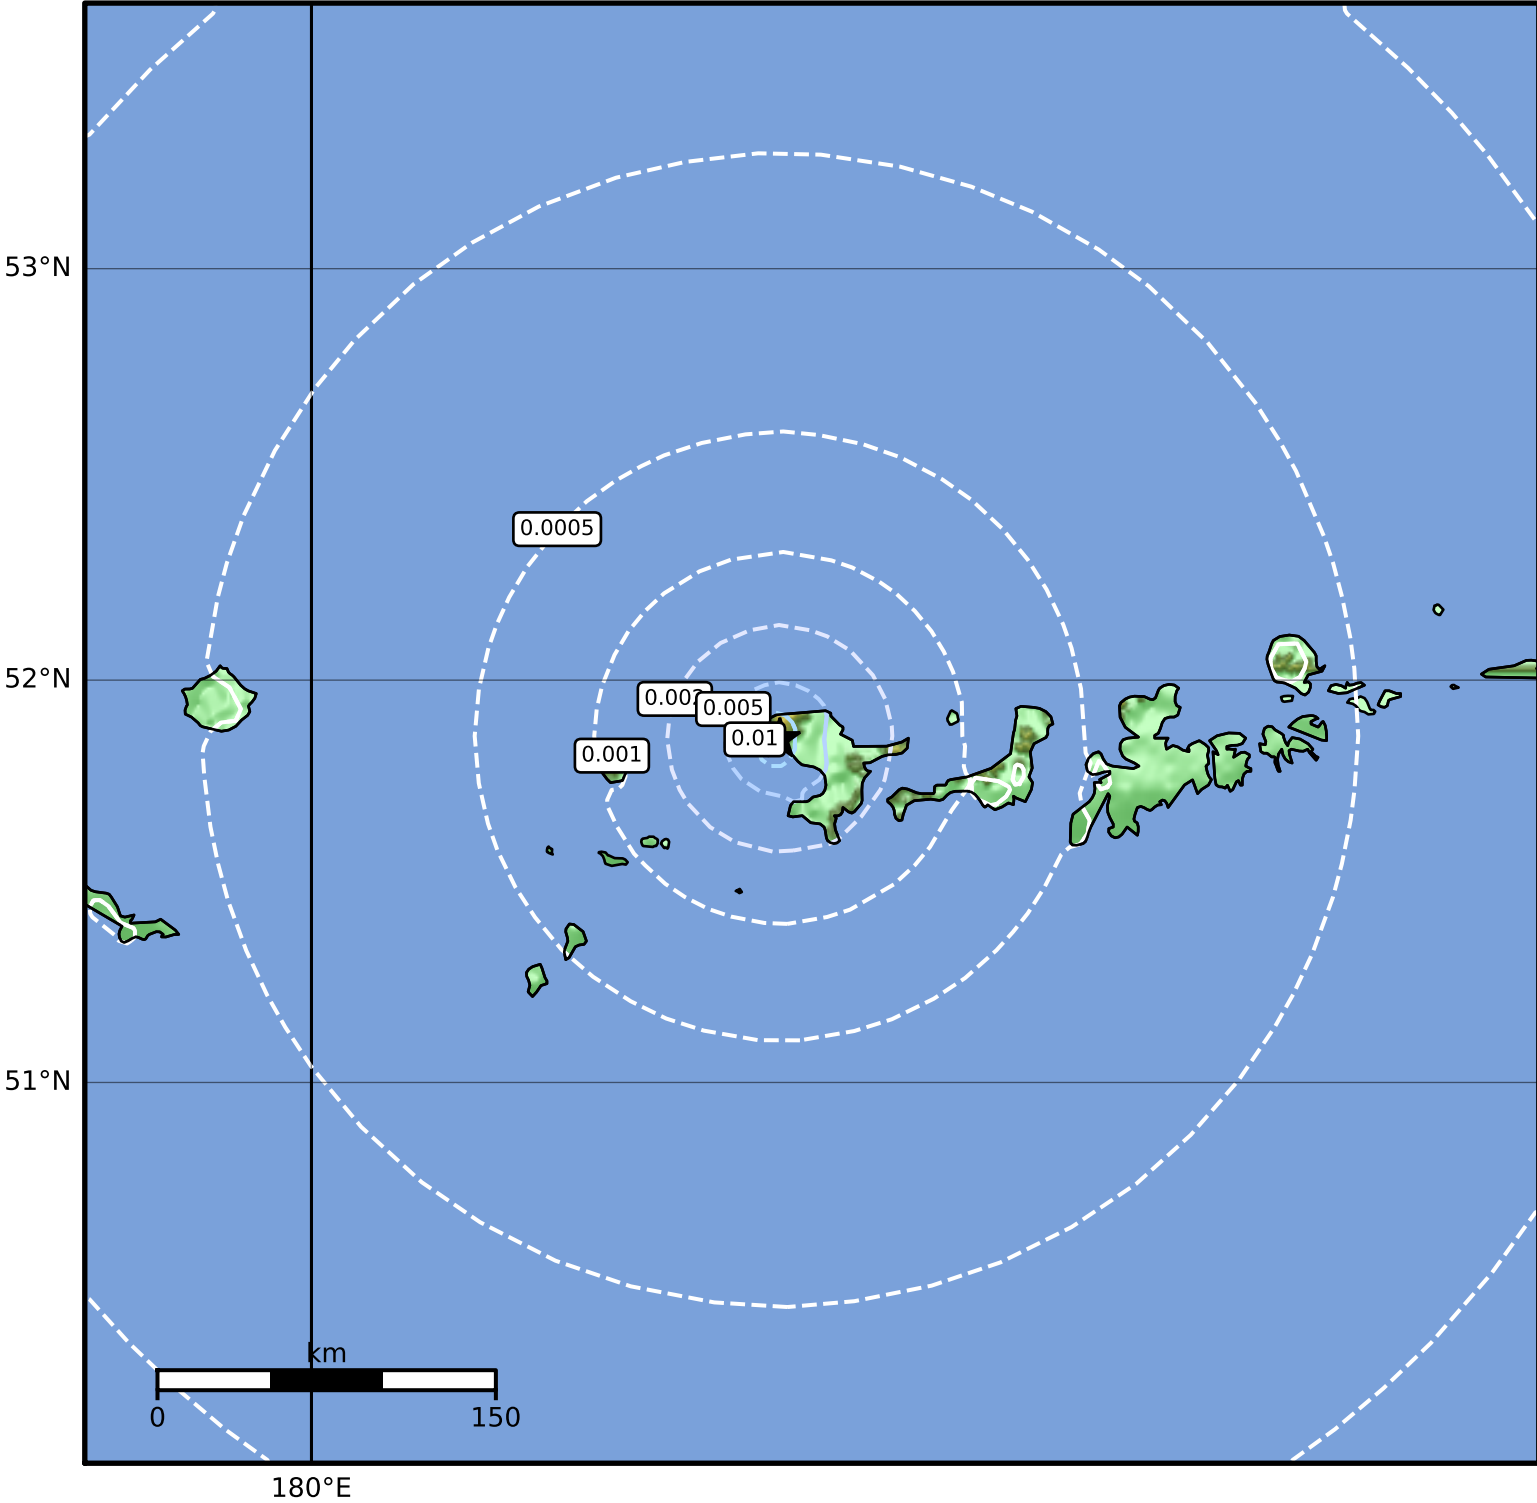

3.0 Second Peak Spectral Acceleration Map Alaska Earthquake Center
 ShakeMap: 102 km (63 miles) W of Adak
 Mar 11, 2023 19:47:09 UTC M3.6 N51.85 W178.13 Depth: 5.4km ID:ak0233837mi1

Scale based on Worden et al. (2012)

Version 2: Processed 2023-03-11T20:43:36Z

△ Seismic Instrument ○ Reported Intensity

★ Epicenter