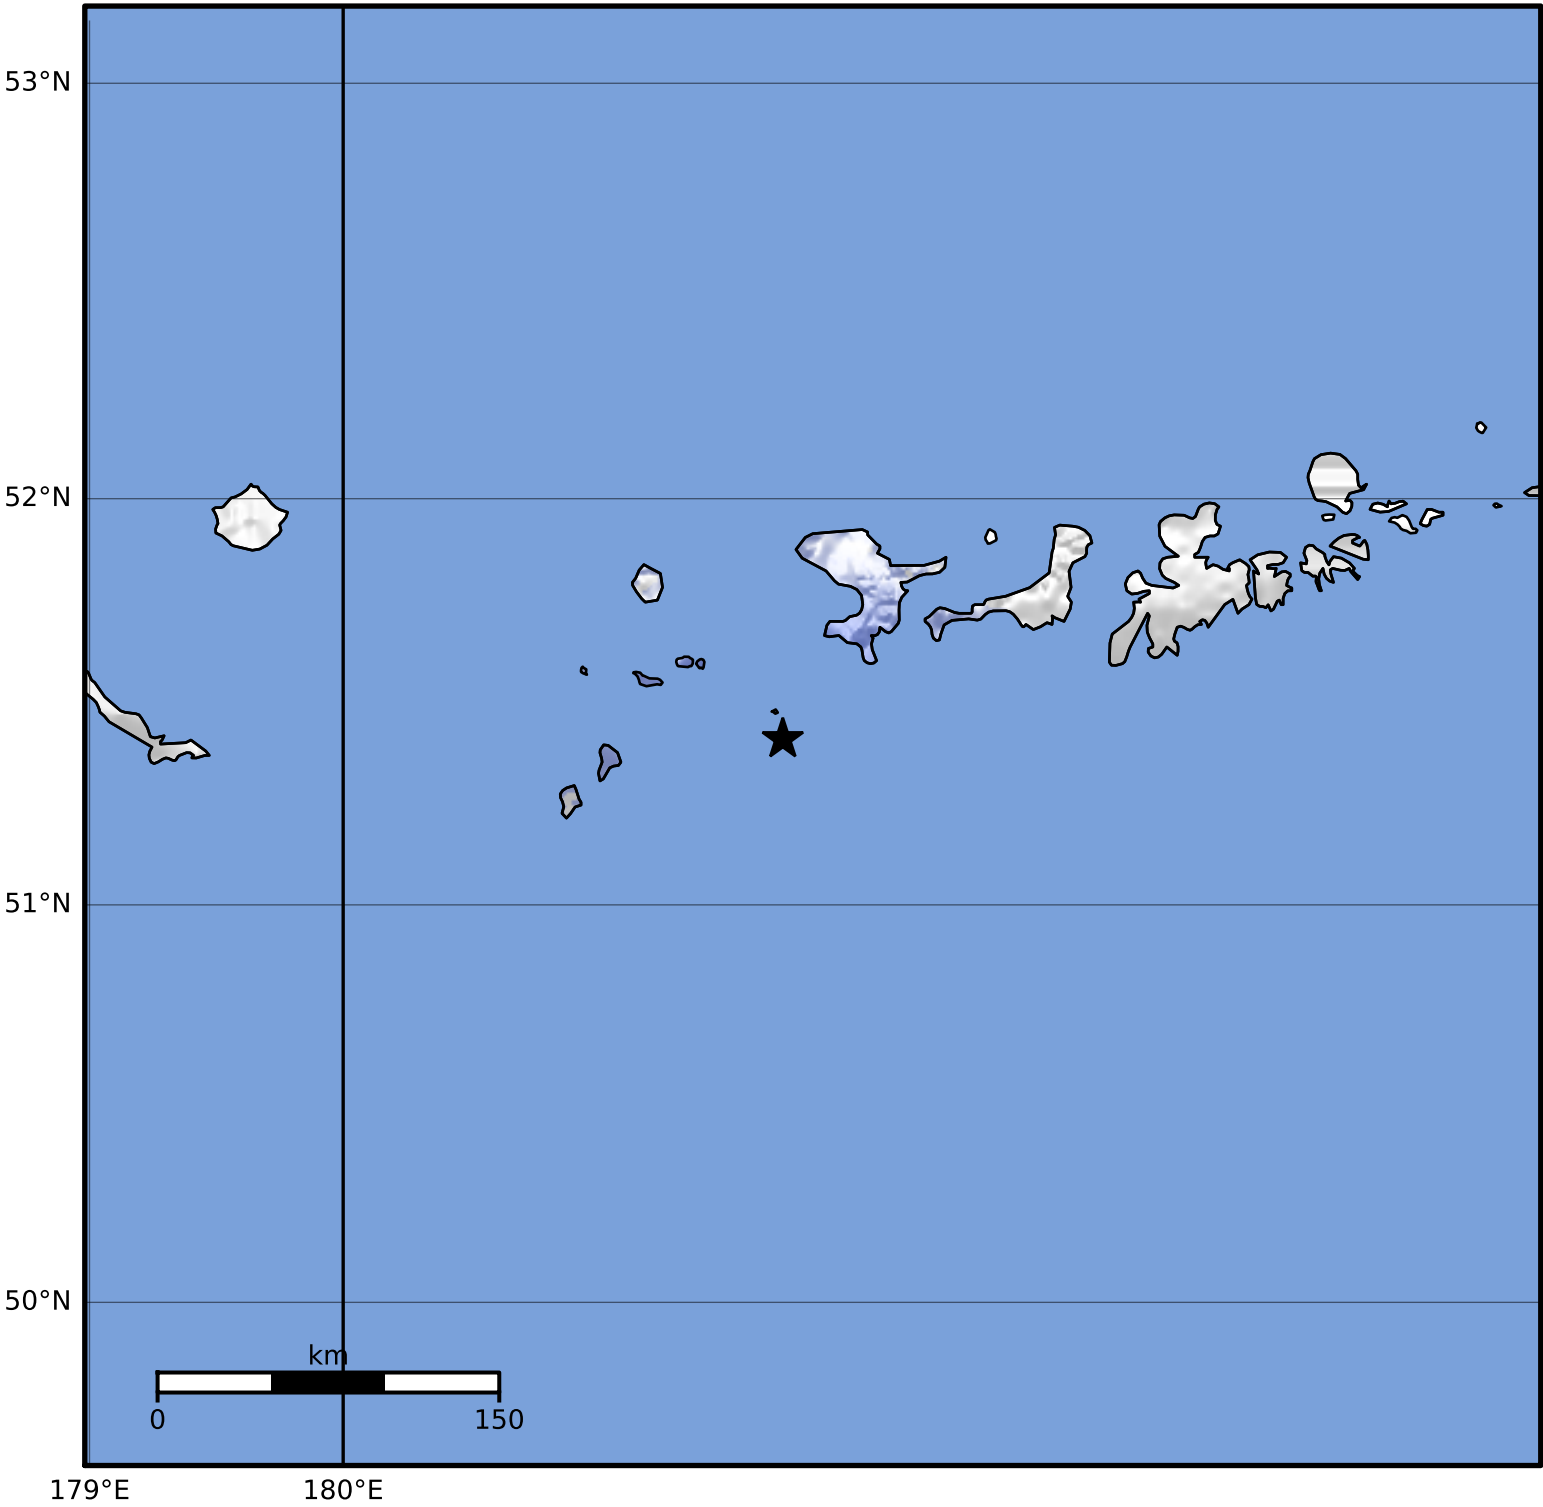

Macroseismic Intensity Map Alaska Earthquake Center
 ShakeMap: 123 km (76 miles) WSW of Adak
 Mar 12, 2023 11:52:32 UTC M3.7 N51.41 W178.27 Depth: 15.4km ID:ak02339m0mgk

SHAKING	Not felt	Weak	Light	Moderate	Strong	Very strong	Severe	Violent	Extreme
DAMAGE	None	None	None	Very light	Light	Moderate	Moderate/heavy	Heavy	Very heavy
PGA(%g)	<0.0464	0.297	2.76	6.2	11.5	21.5	40.1	74.7	>139
PGV(cm/s)	<0.0215	0.135	1.41	4.65	9.64	20	41.4	85.8	>178
INTENSITY	I	II-III	IV	V	VI	VII	VIII	IX	X+

Scale based on Worden et al. (2012)

Version 2: Processed 2023-03-12T19:24:20Z

△ Seismic Instrument ○ Reported Intensity

★ Epicenter