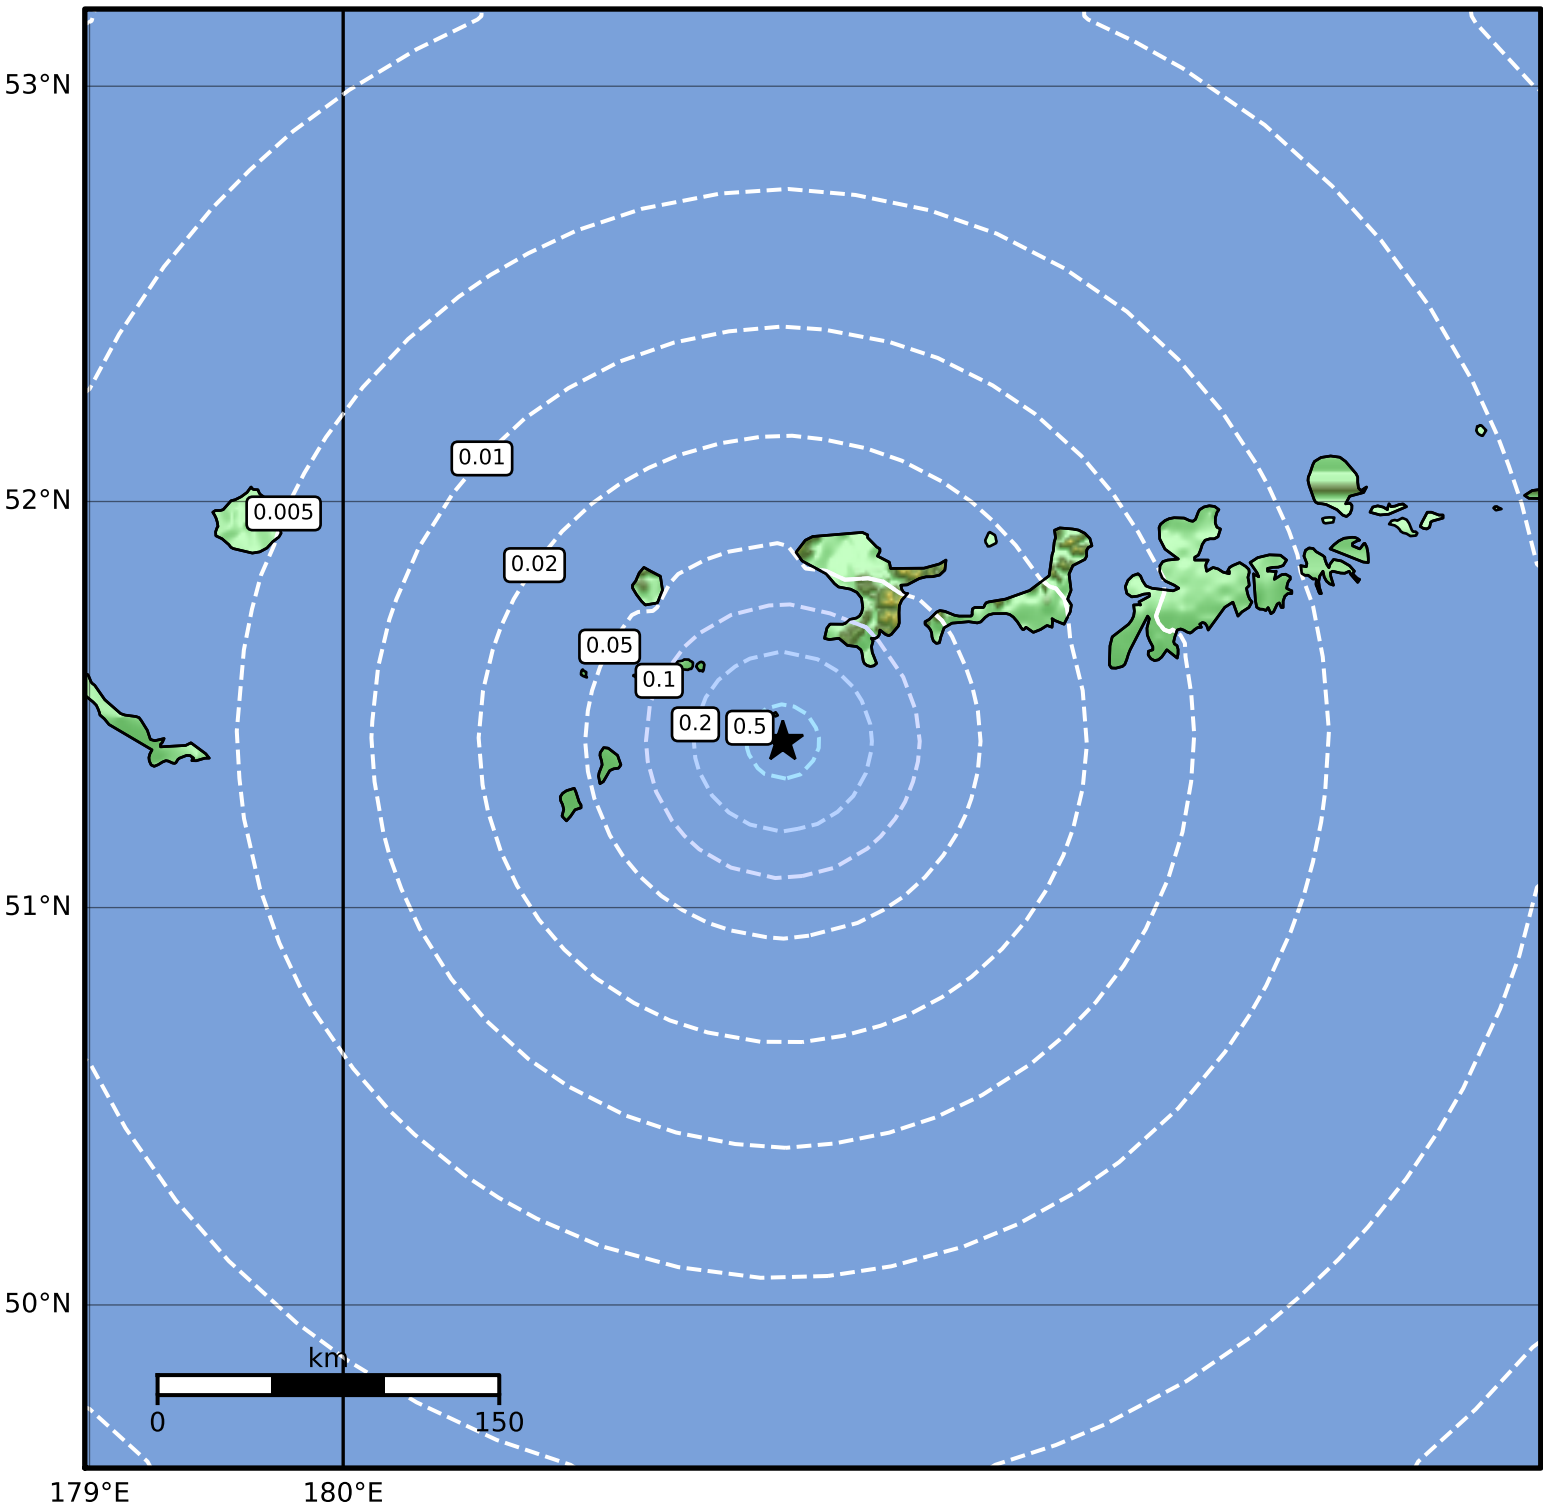

Peak Ground Acceleration Map Alaska Earthquake Center
 ShakeMap: 123 km (76 miles) WSW of Adak
 Mar 12, 2023 11:52:32 UTC M3.7 N51.41 W178.27 Depth: 15.4km ID:ak02339m0mgk

PGA (%g)	0.1	0.2	0.5	1	2	5	10	20	50	100	200

Scale based on Worden et al. (2012)

Version 2: Processed 2023-03-12T19:24:20Z

△ Seismic Instrument ○ Reported Intensity

★ Epicenter