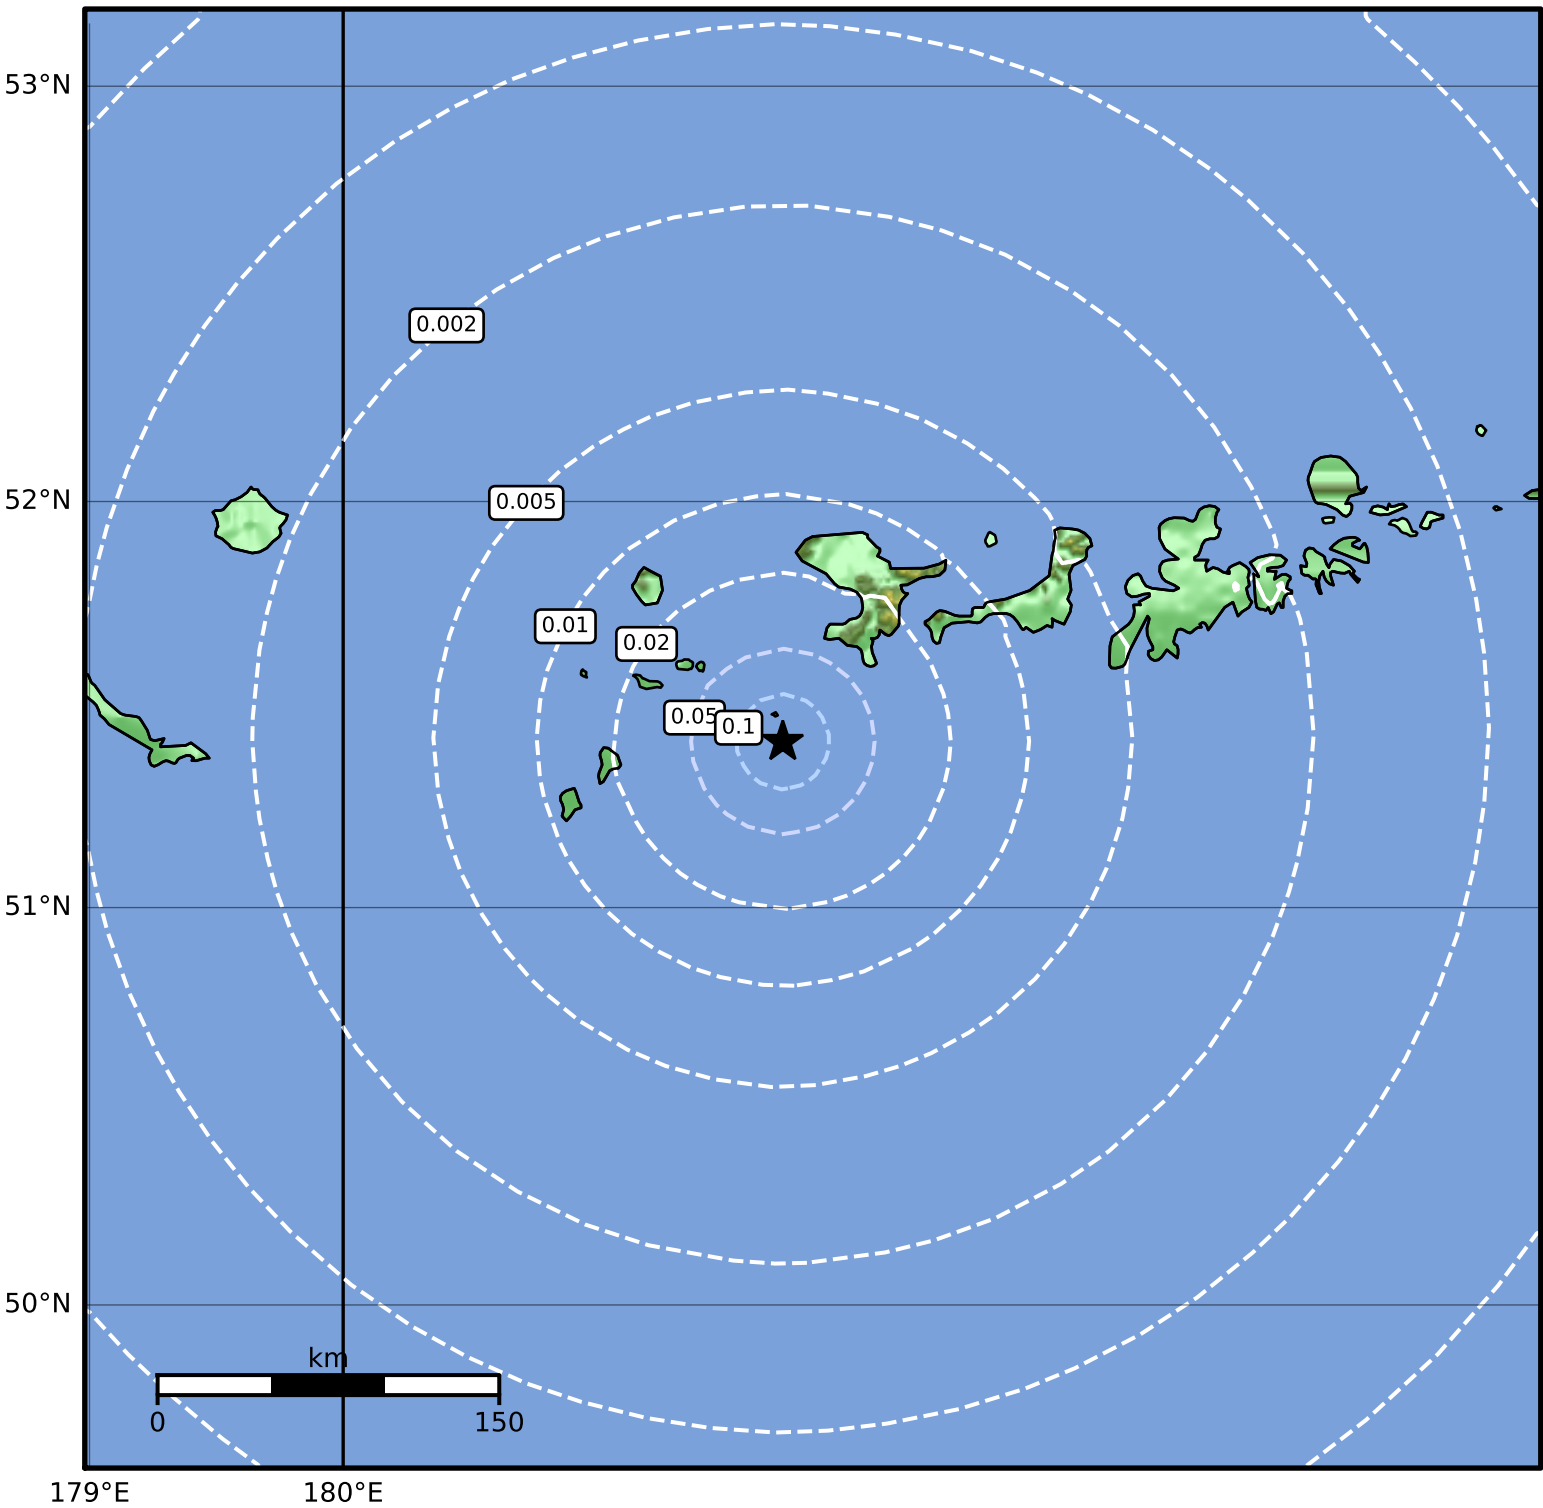

Peak Ground Velocity Map Alaska Earthquake Center
 ShakeMap: 123 km (76 miles) WSW of Adak
 Mar 12, 2023 11:52:32 UTC M3.7 N51.41 W178.27 Depth: 15.4km ID:ak02339m0mgk

Scale based on Worden et al. (2012)

Version 2: Processed 2023-03-12T19:24:20Z

△ Seismic Instrument ○ Reported Intensity

★ Epicenter