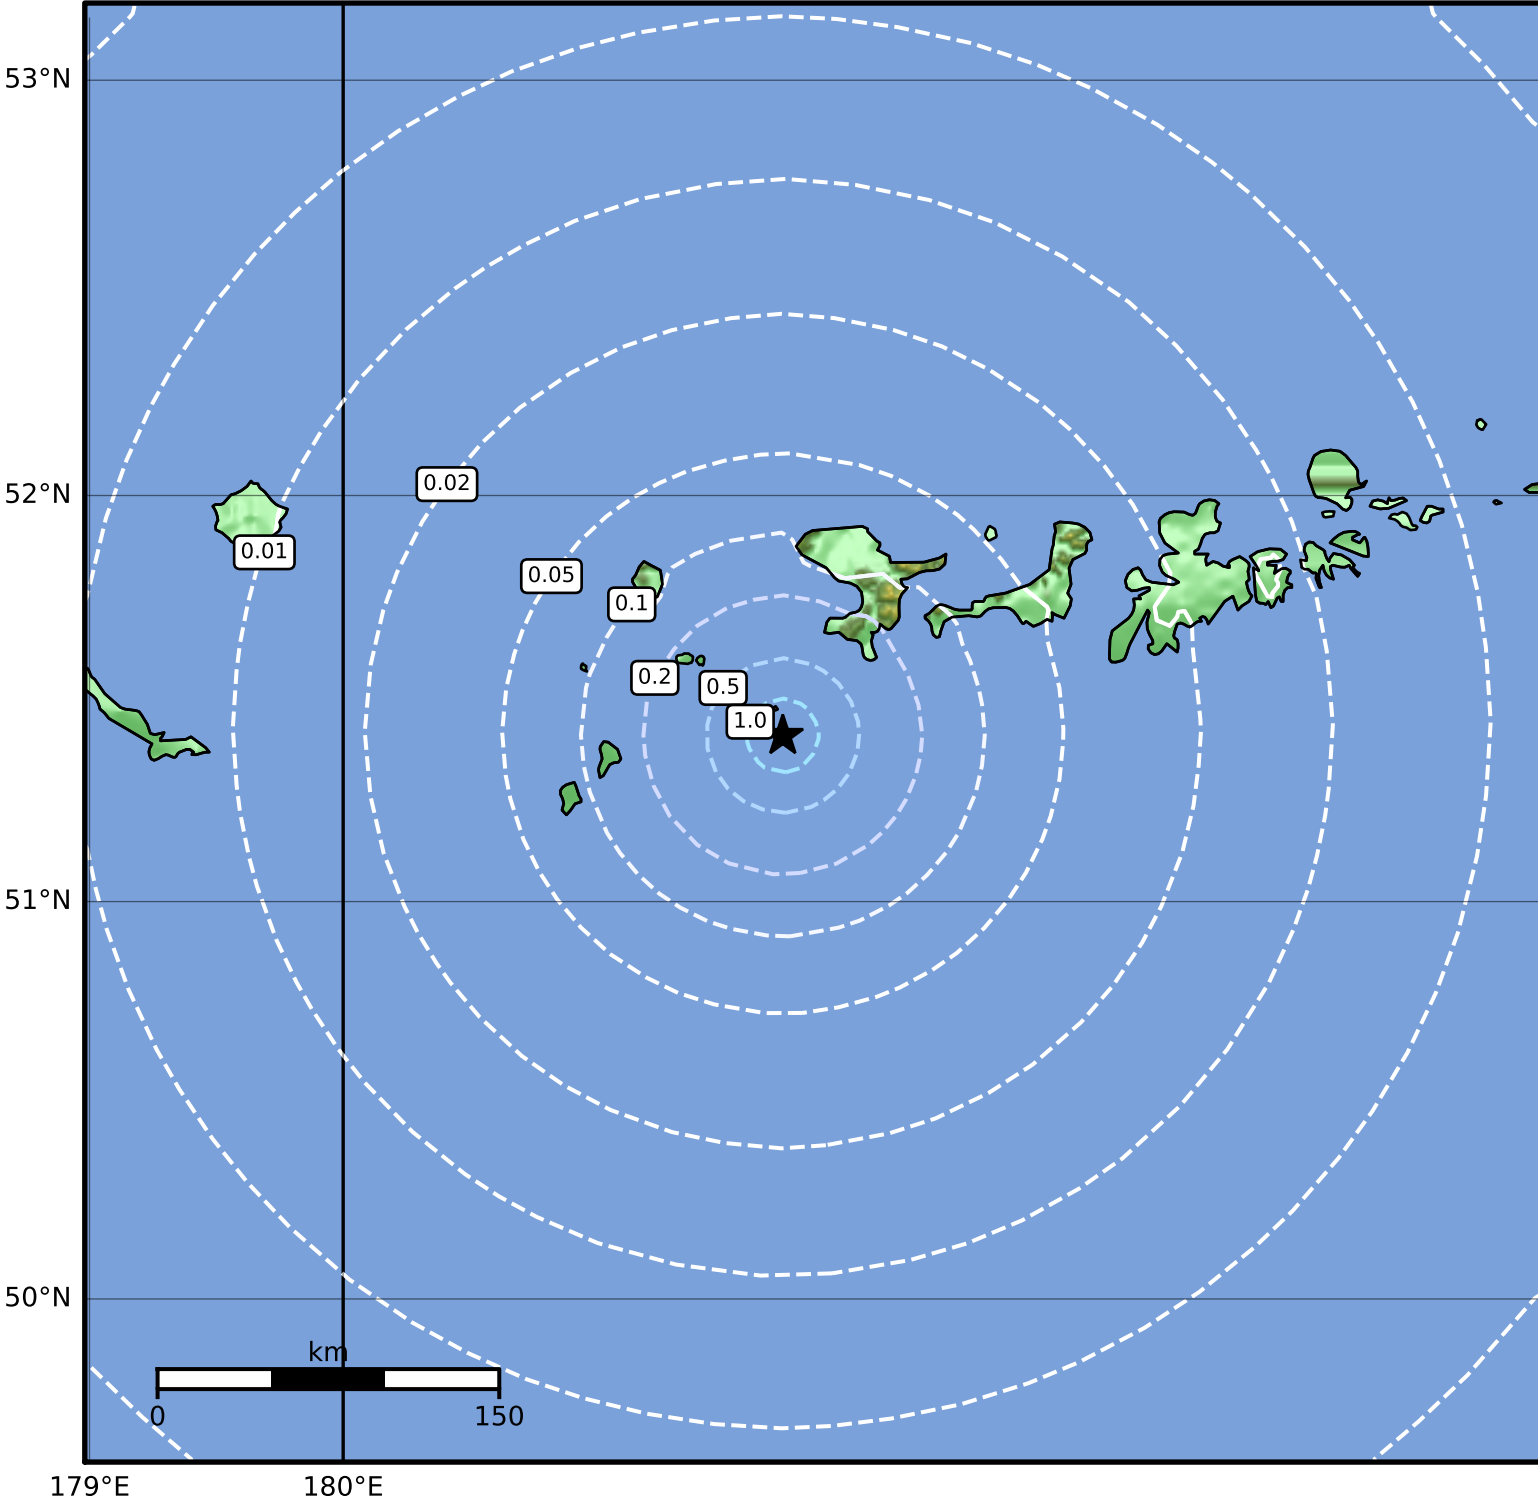

0.3 Second Peak Spectral Acceleration Map Alaska Earthquake Center
 ShakeMap: 123 km (76 miles) WSW of Adak
 Mar 12, 2023 11:52:32 UTC M3.7 N51.41 W178.27 Depth: 15.4km ID:ak02339m0mgk

SA(0.3) (%g)	0.1	0.2	0.5	1	2	5	10	20	50	100	200
--------------	-----	-----	-----	---	---	---	----	----	----	-----	-----

Scale based on Worden et al. (2012)

Version 2: Processed 2023-03-12T19:24:20Z

△ Seismic Instrument ○ Reported Intensity

★ Epicenter