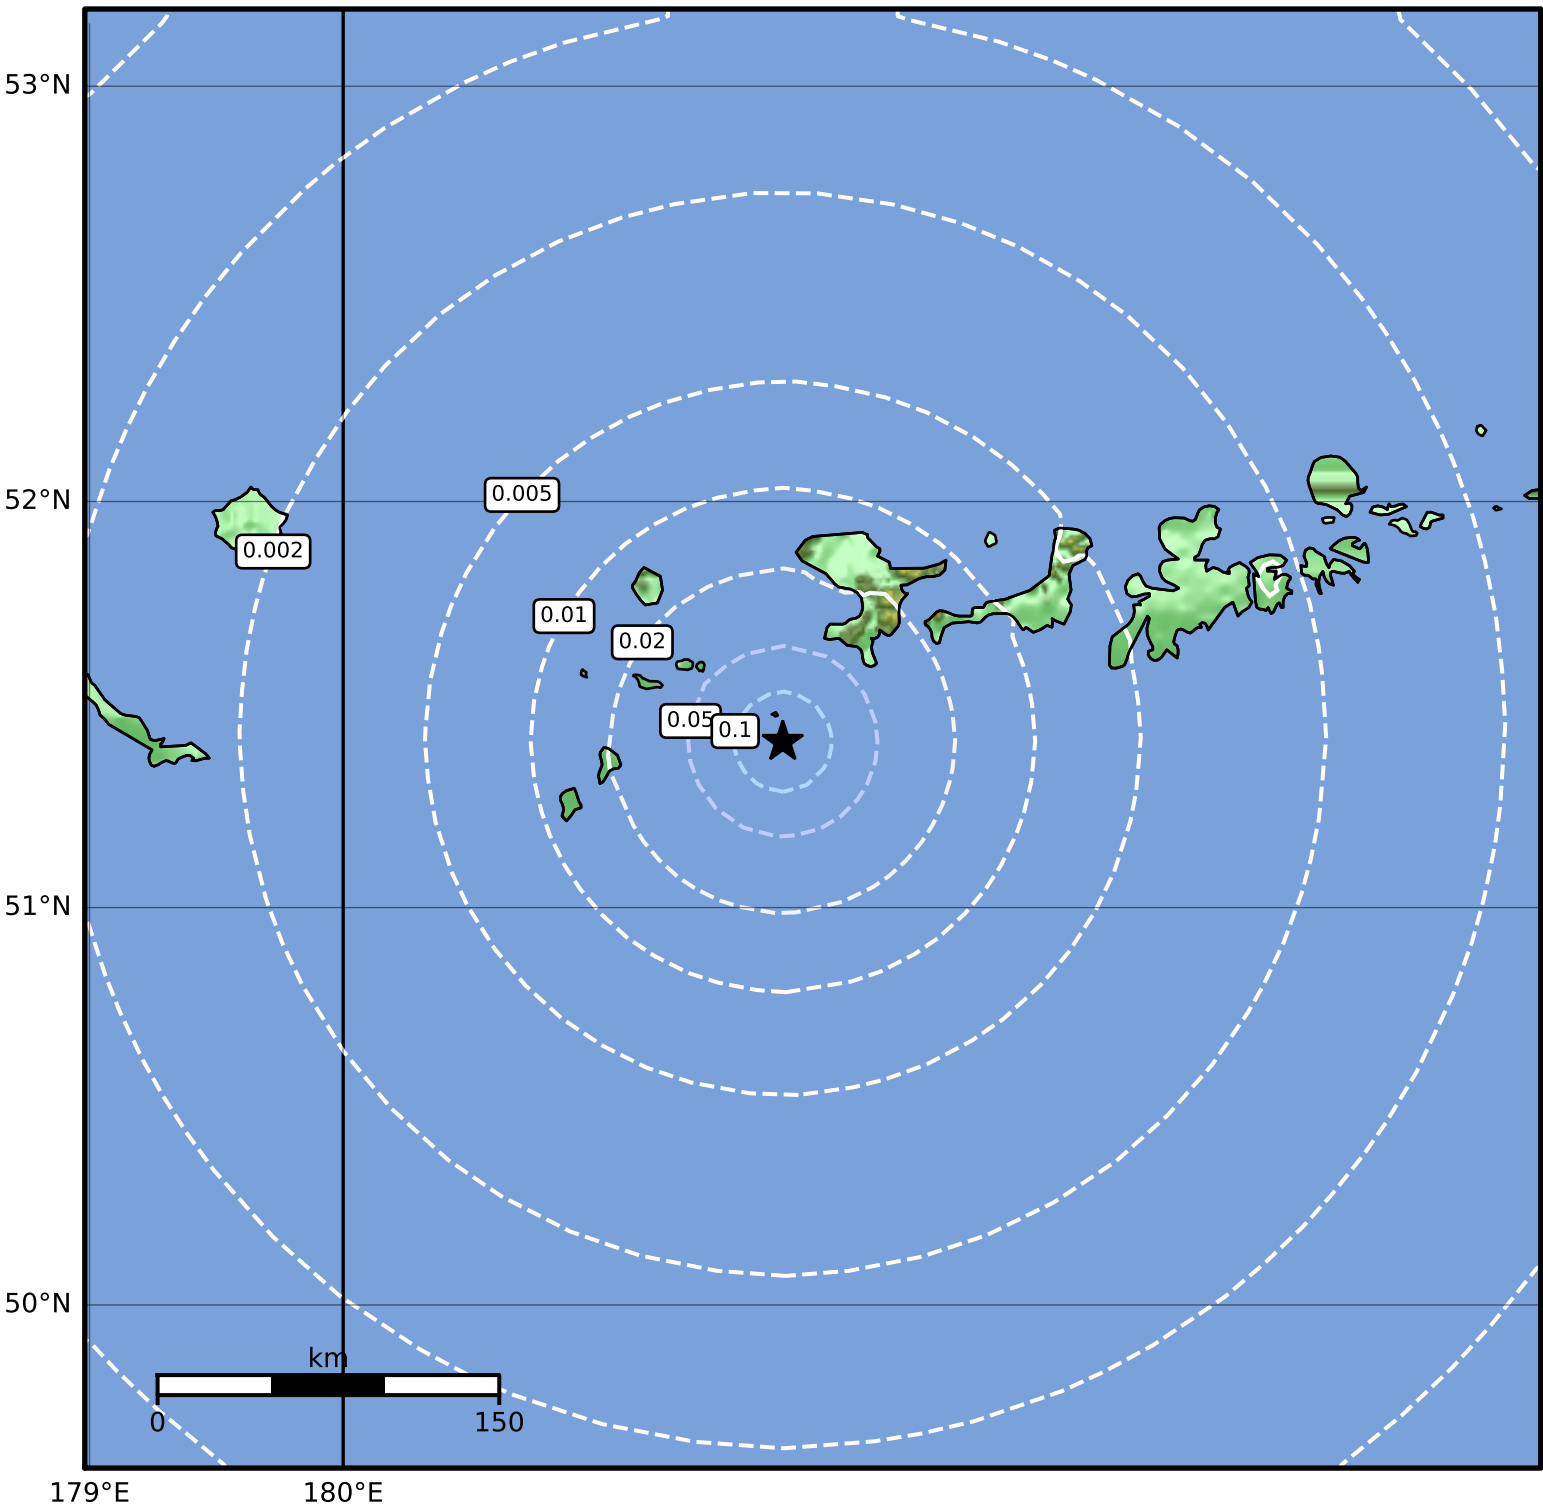

1.0 Second Peak Spectral Acceleration Map Alaska Earthquake Center
 ShakeMap: 123 km (76 miles) WSW of Adak
 Mar 12, 2023 11:52:32 UTC M3.7 N51.41 W178.27 Depth: 15.4km ID:ak02339m0mgk

SA(1.0) (%g)	0.1	0.2	0.5	1	2	5	10	20	50	100	200
--------------	-----	-----	-----	---	---	---	----	----	----	-----	-----

Scale based on Worden et al. (2012)

Version 2: Processed 2023-03-12T19:24:20Z

△ Seismic Instrument ○ Reported Intensity

★ Epicenter