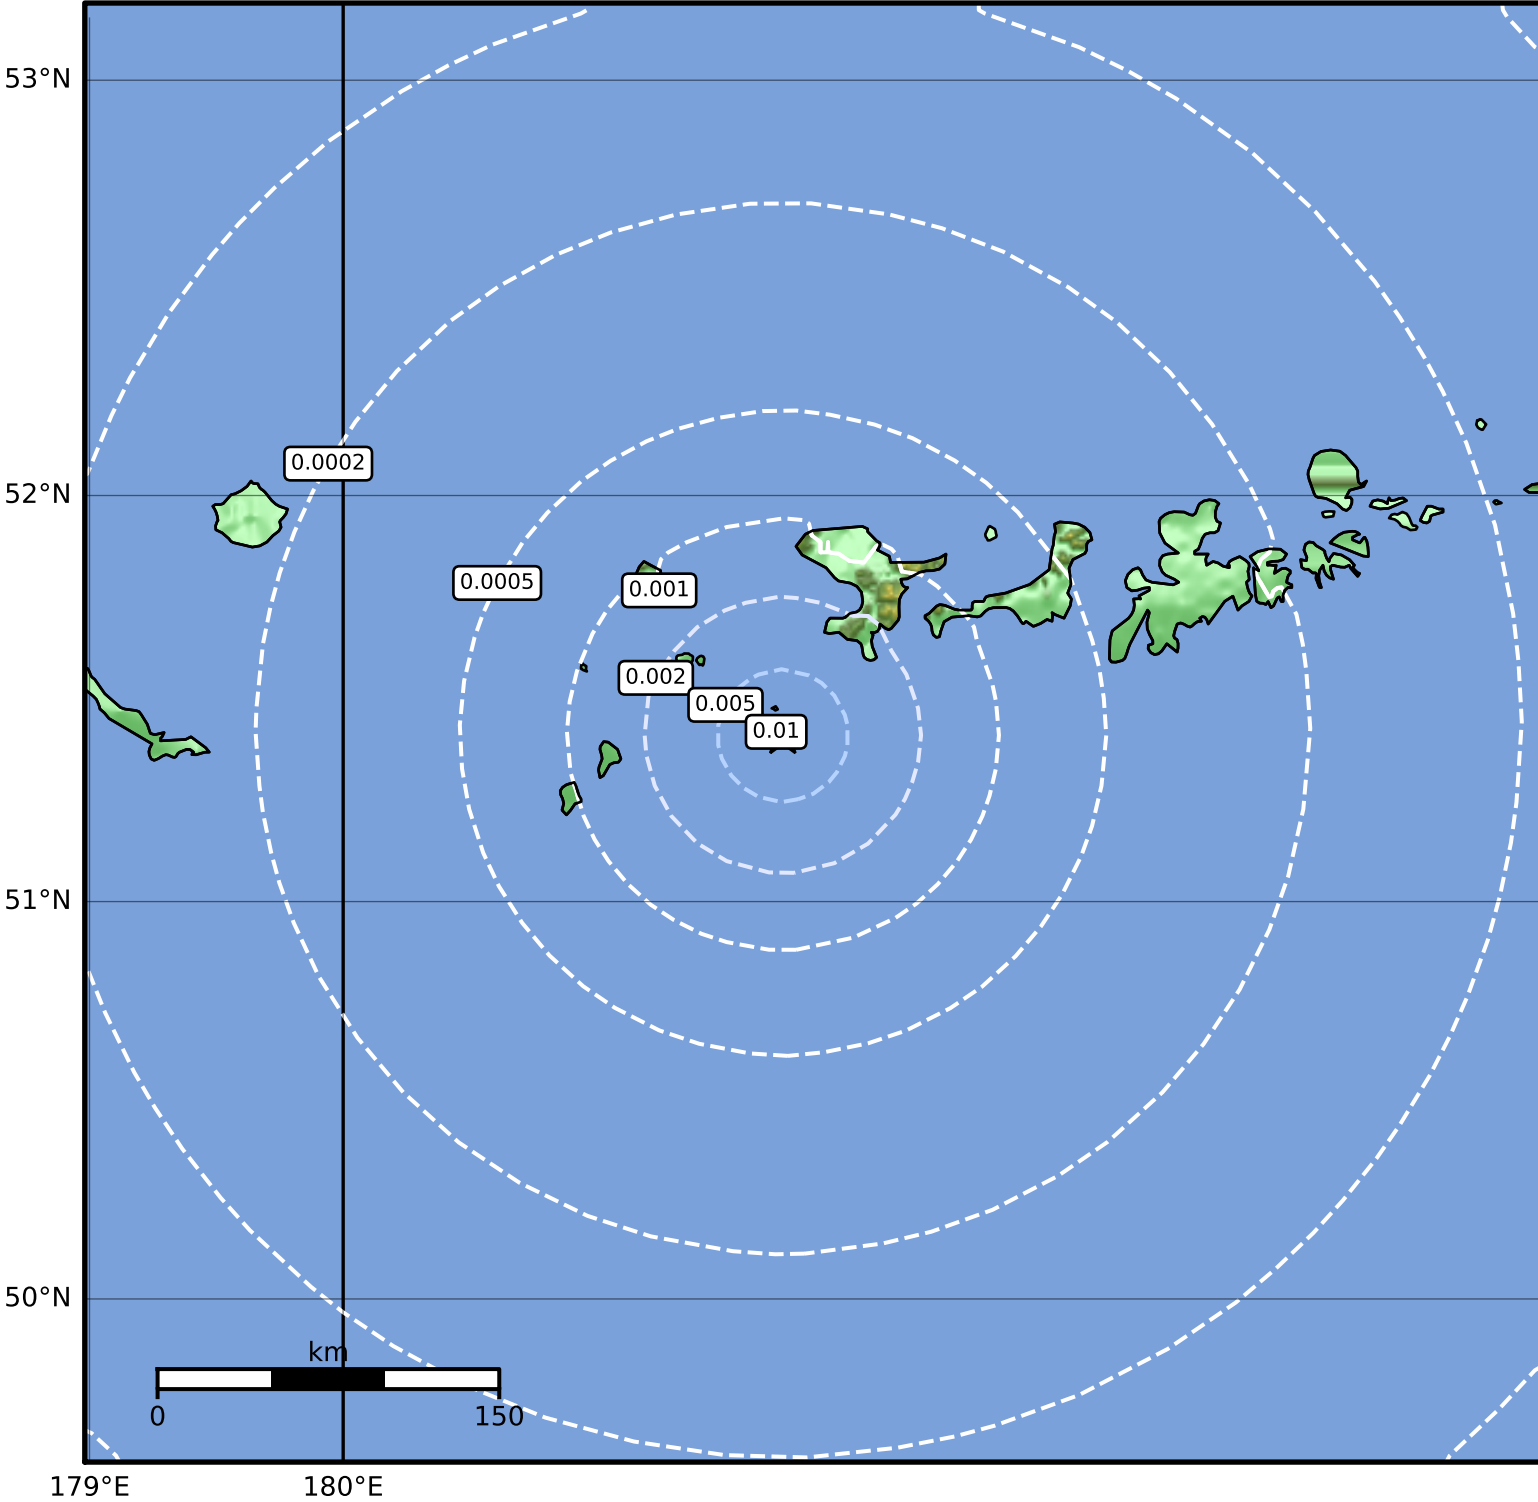

3.0 Second Peak Spectral Acceleration Map Alaska Earthquake Center  
 ShakeMap: 123 km (76 miles) WSW of Adak  
 Mar 12, 2023 11:52:32 UTC M3.7 N51.41 W178.27 Depth: 15.4km ID:ak02339m0mgk

SA(3.0) (%g)	0.1	0.2	0.5	1	2	5	10	20	50
--------------	-----	-----	-----	---	---	---	----	----	----

Scale based on Worden et al. (2012)

Version 2: Processed 2023-03-12T19:24:20Z

△ Seismic Instrument

○ Reported Intensity

★ Epicenter