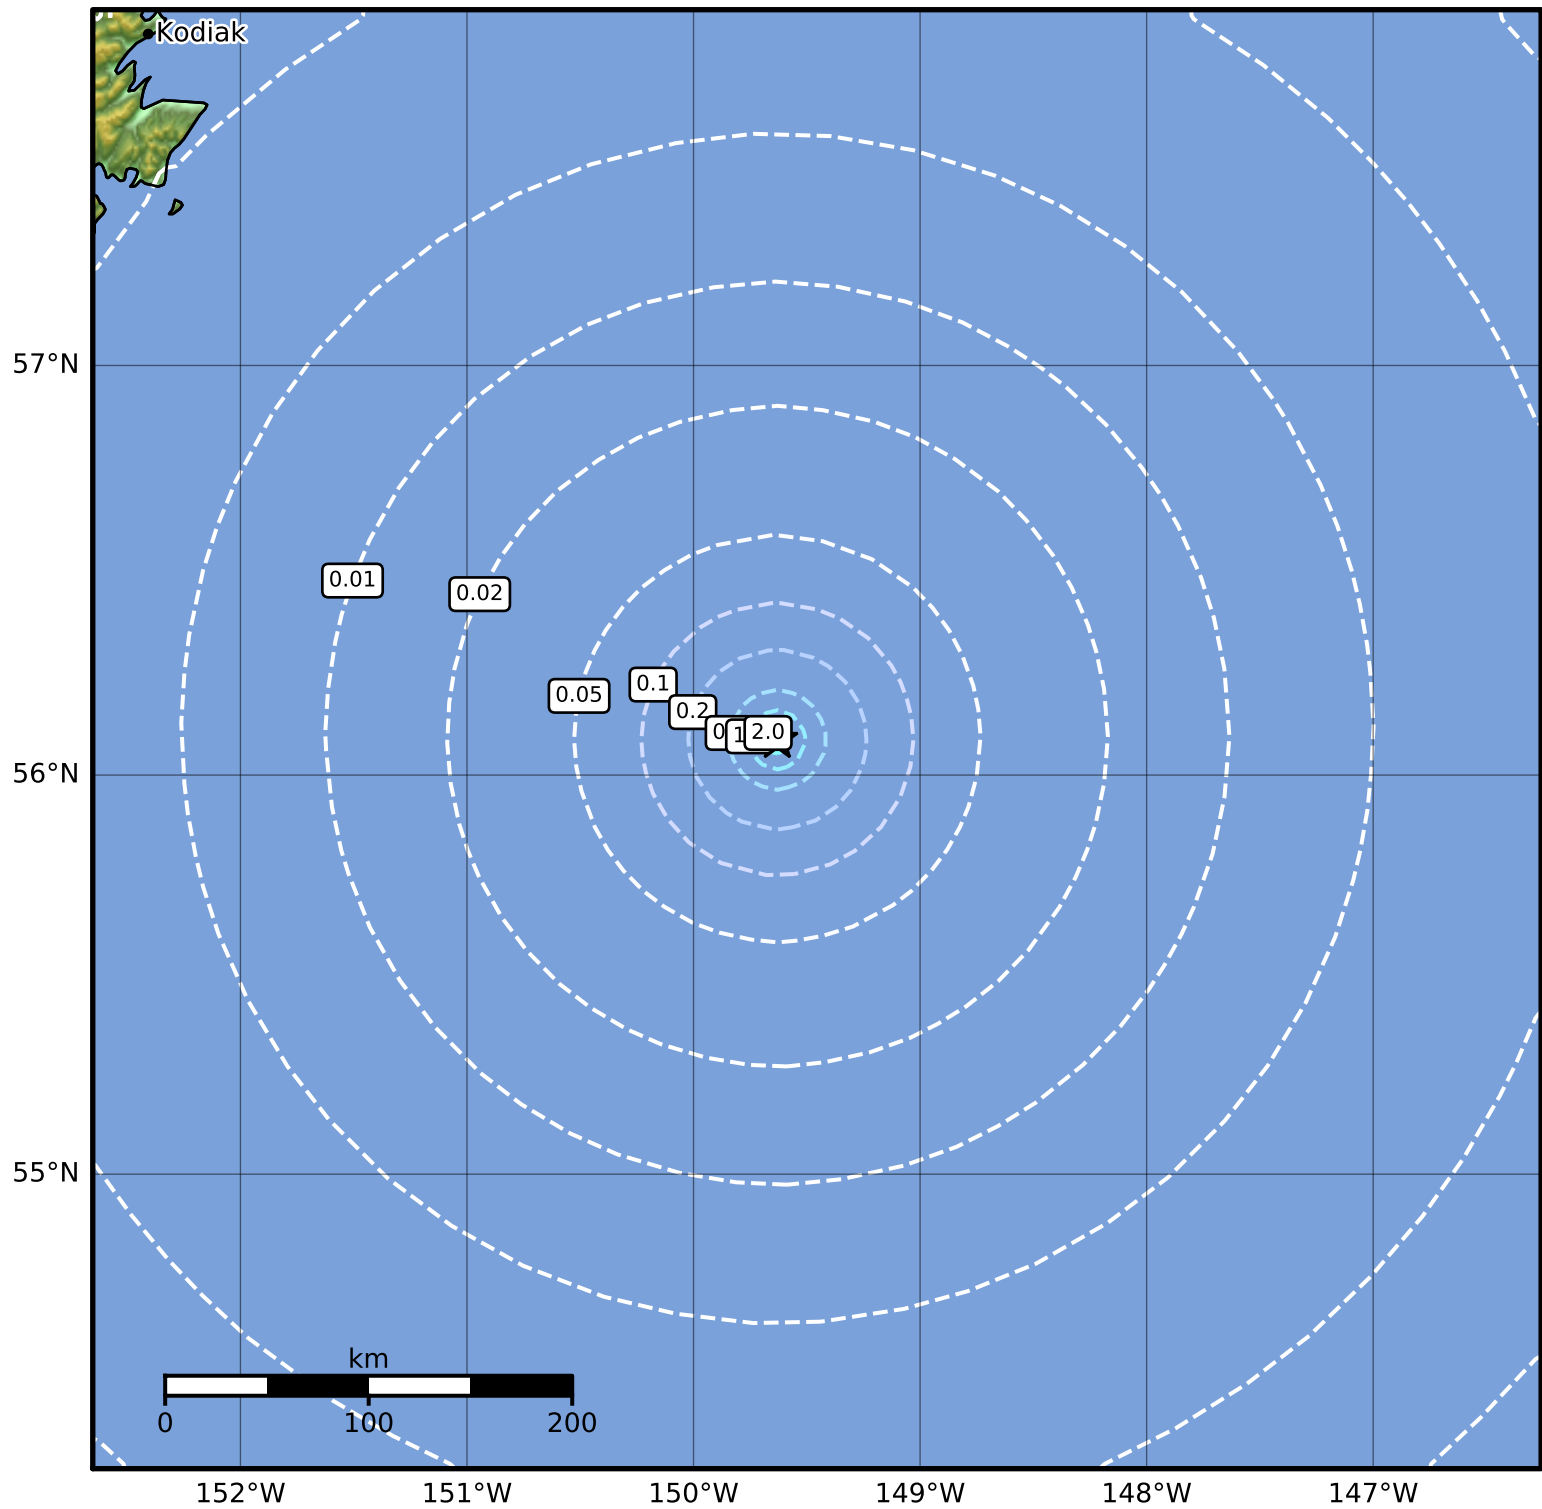

Peak Ground Acceleration Map Alaska Earthquake Center
 ShakeMap: 253 km (157 miles) SE of Kodiak
 Mar 13, 2023 09:04:07 UTC M3.6 N56.09 W149.63 Depth: 0.0km ID:ak0233b82rpy

PGA (%g)	0.1	0.2	0.5	1	2	5	10	20	50	100	200
----------	-----	-----	-----	---	---	---	----	----	----	-----	-----

Scale based on Worden et al. (2012)

Version 1: Processed 2023-03-13T09:09:29Z

△ Seismic Instrument ○ Reported Intensity

★ Epicenter