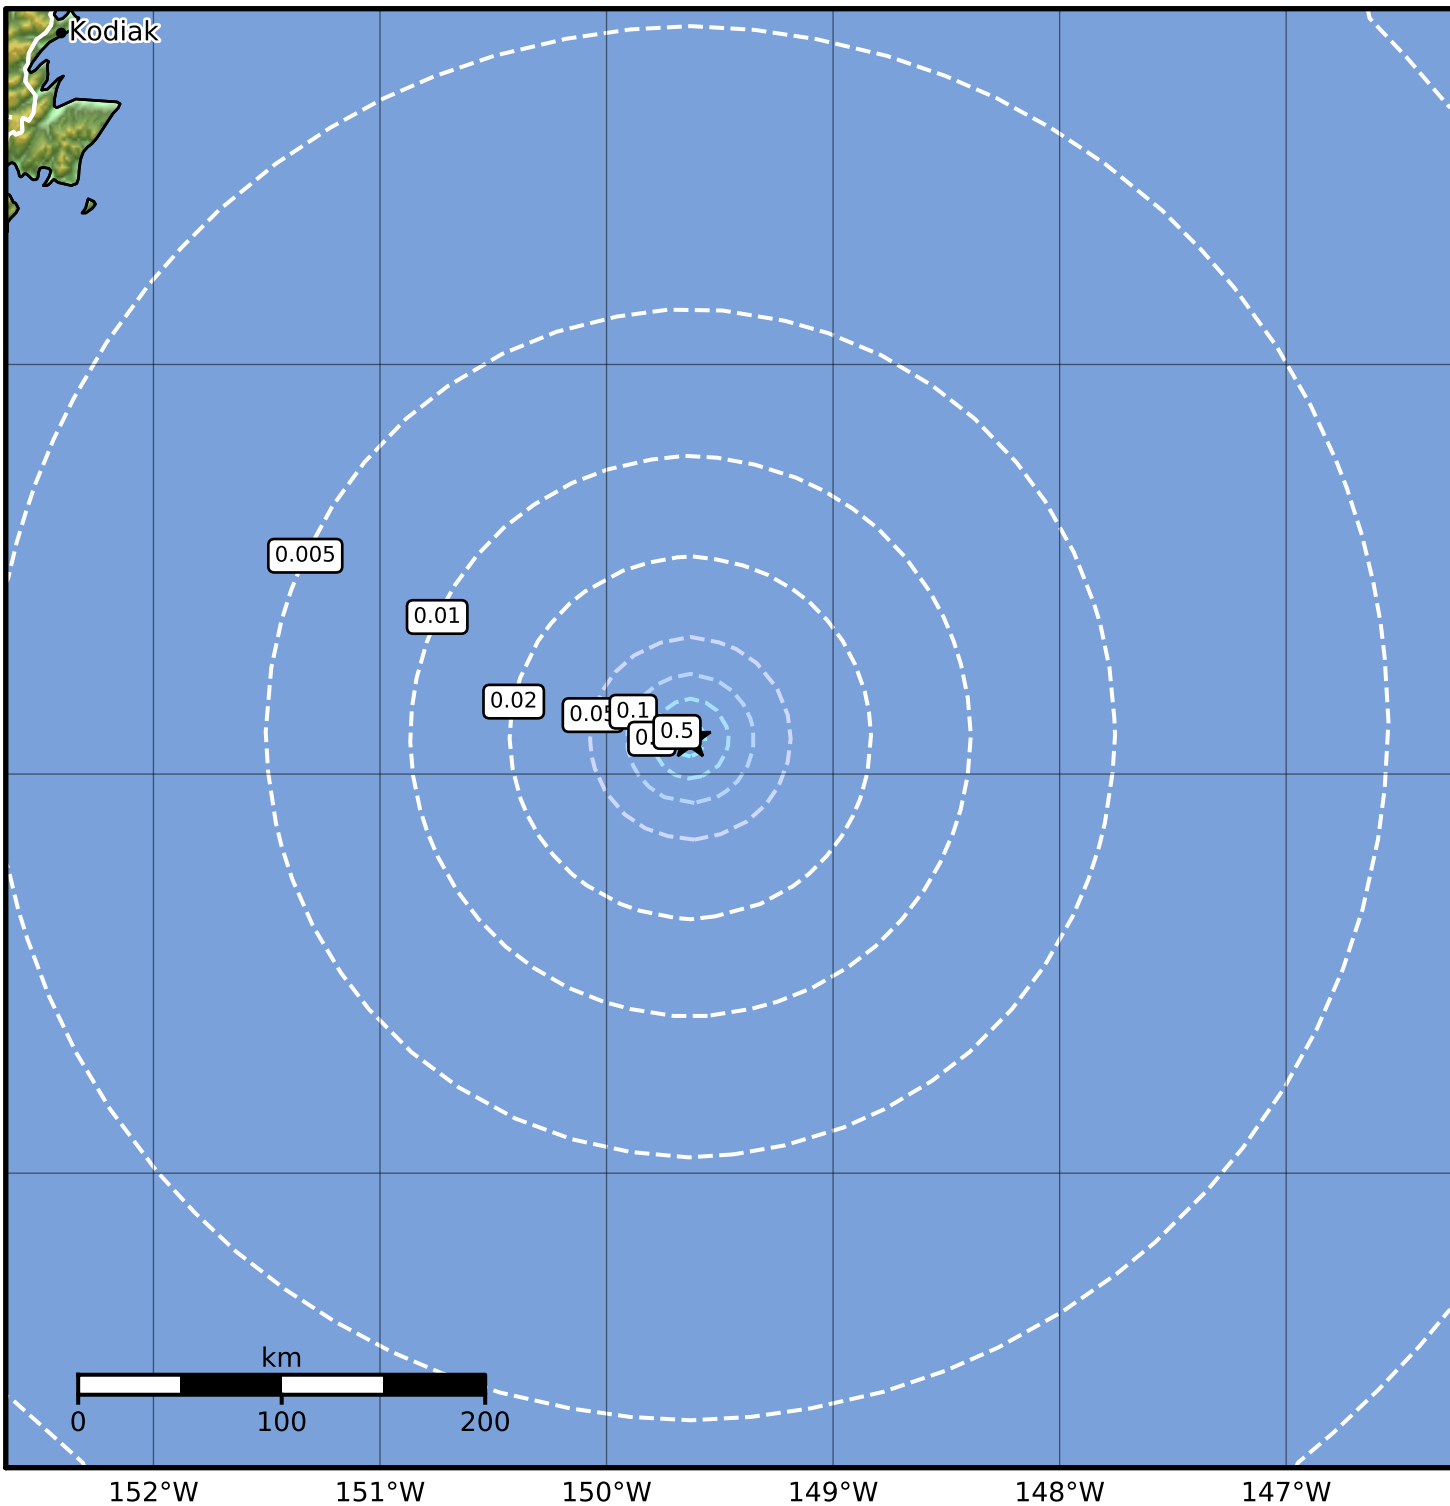

Peak Ground Velocity Map Alaska Earthquake Center
ShakeMap: 253 km (157 miles) SE of Kodiak
Mar 13, 2023 09:04:07 UTC M3.6 N56.09 W149.63 Depth: 0.0km ID:ak0233b82rpy

PGV (cm/s)	0.1	0.2	0.5	1	2	5	10	20	50	100	200
------------	-----	-----	-----	---	---	---	----	----	----	-----	-----

Scale based on Worden et al. (2012)

Version 1: Processed 2023-03-13T09:09:29Z

△ Seismic Instrument ○ Reported Intensity

★ Epicenter