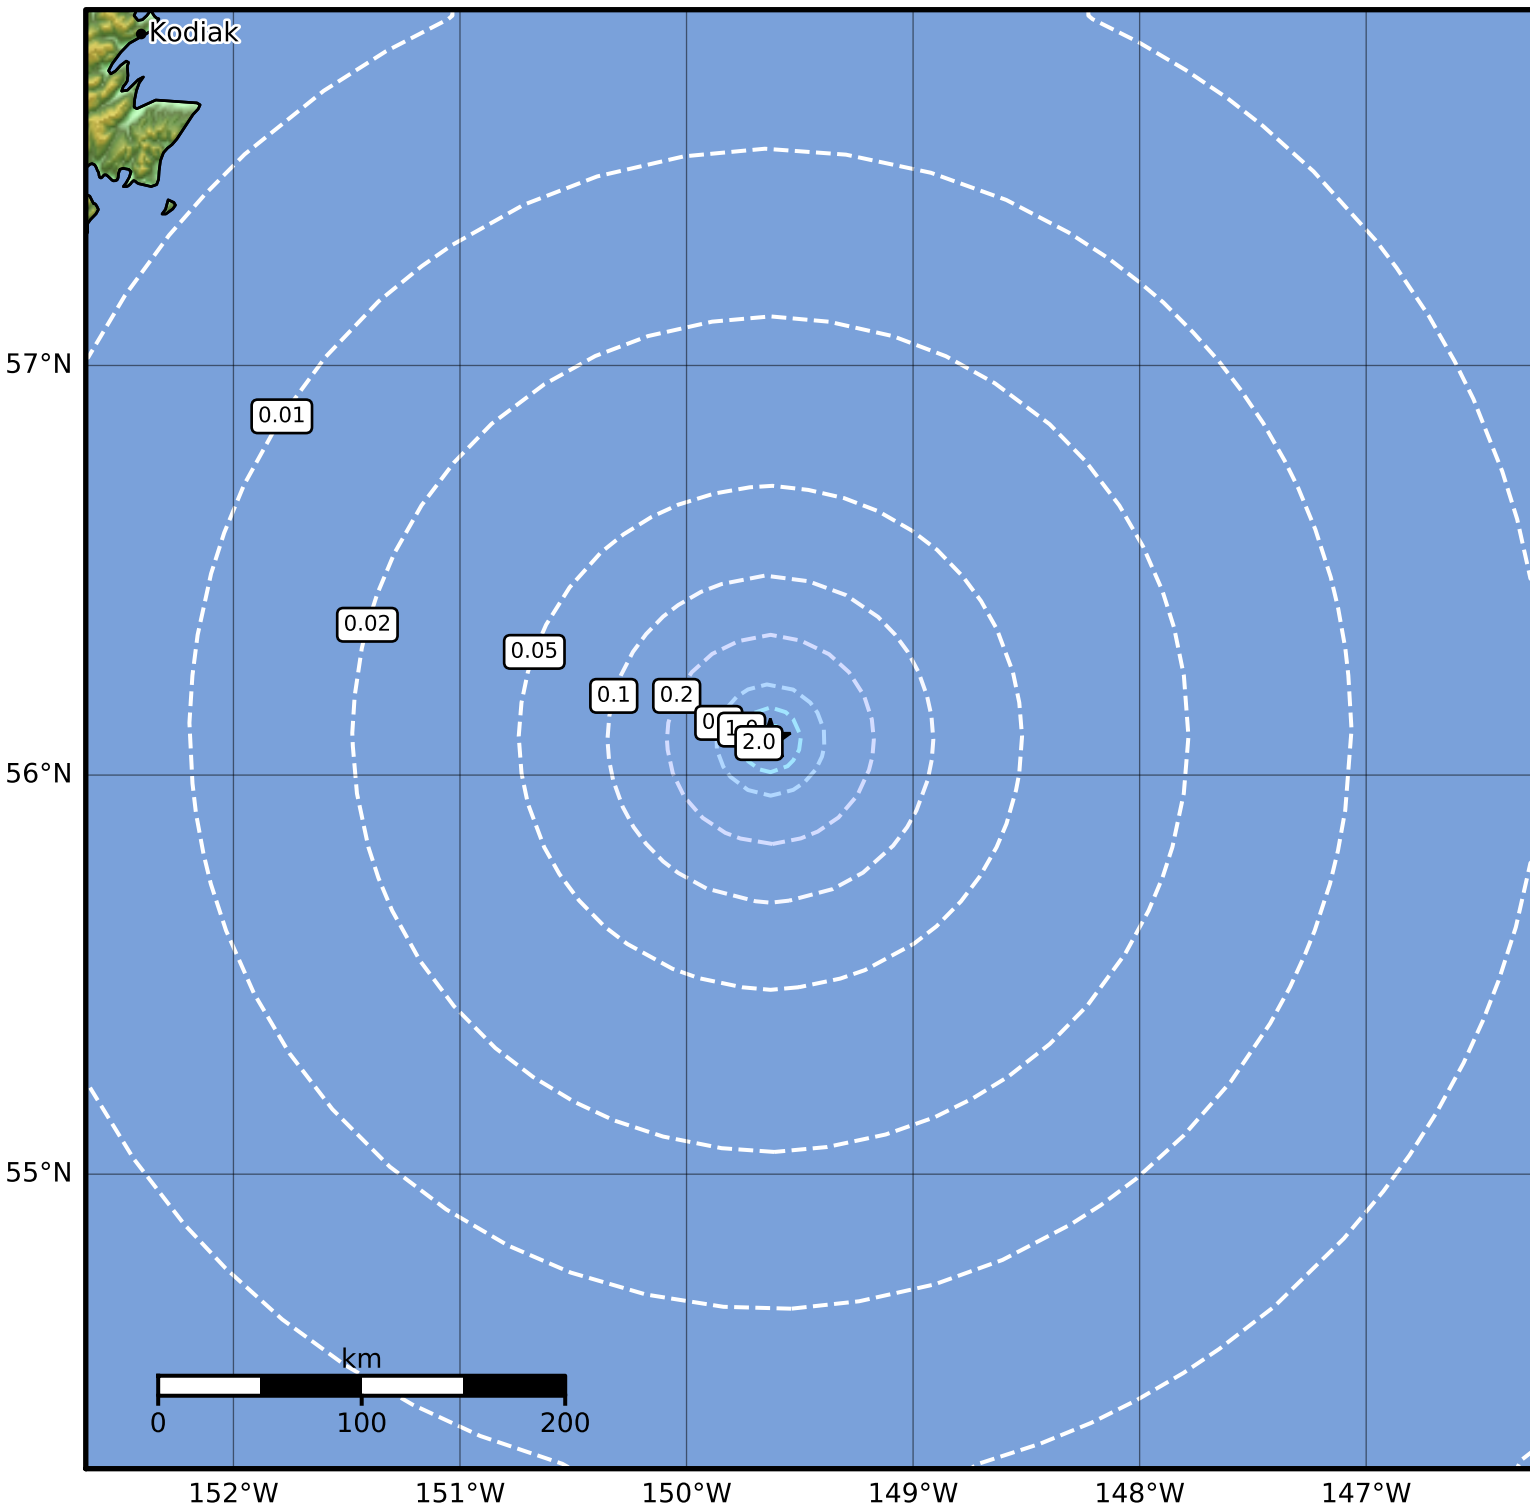

0.3 Second Peak Spectral Acceleration Map Alaska Earthquake Center  
 ShakeMap: 253 km (157 miles) SE of Kodiak  
 Mar 13, 2023 09:04:07 UTC M3.6 N56.09 W149.63 Depth: 0.0km ID:ak0233b82rpy

SA(0.3) (%g)	0.1	0.2	0.5	1	2	5	10	20	50	100	200
--------------	-----	-----	-----	---	---	---	----	----	----	-----	-----

Scale based on Worden et al. (2012)

Version 1: Processed 2023-03-13T09:09:29Z

△ Seismic Instrument ○ Reported Intensity

★ Epicenter