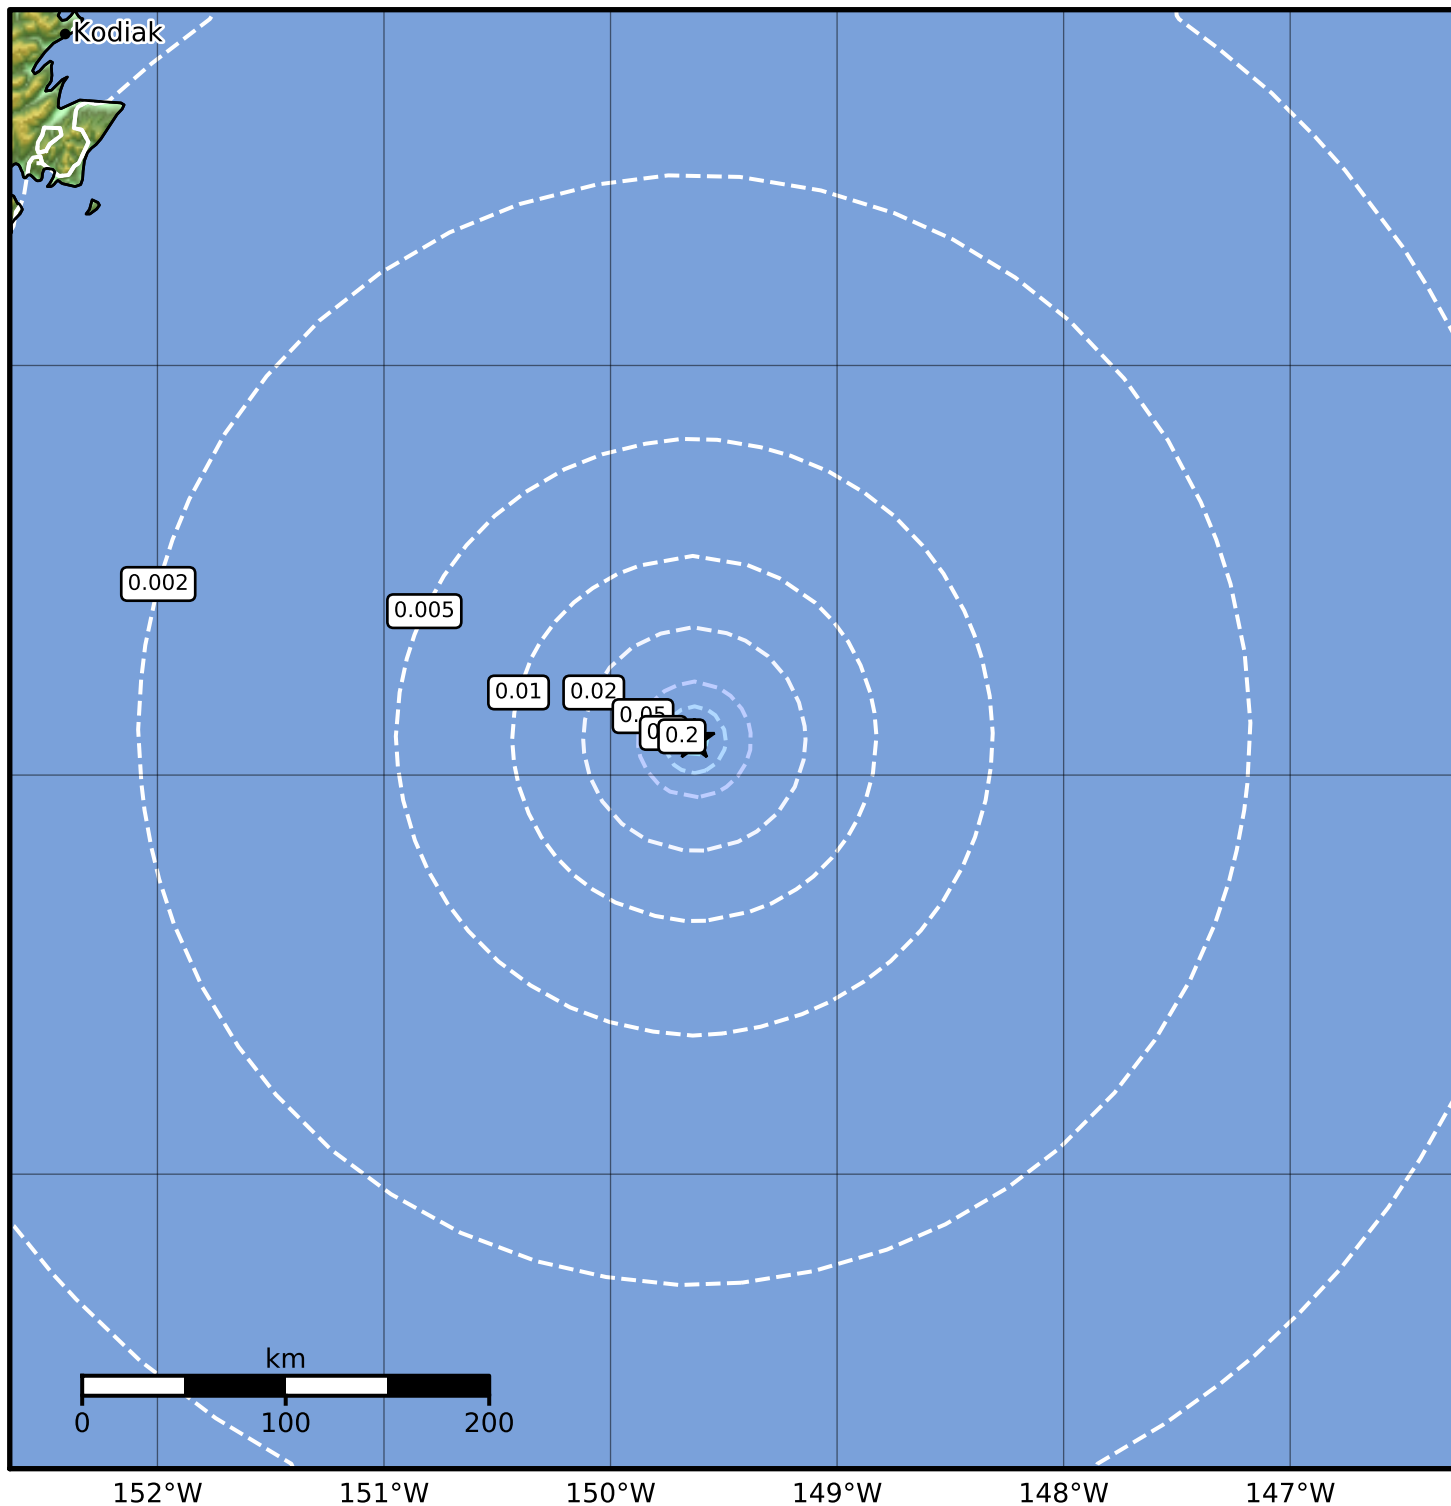

1.0 Second Peak Spectral Acceleration Map Alaska Earthquake Center
 ShakeMap: 253 km (157 miles) SE of Kodiak
 Mar 13, 2023 09:04:07 UTC M3.6 N56.09 W149.63 Depth: 0.0km ID:ak0233b82rpy

| | | | | | | | | | | | |
|---------------------|------------|------------|------------|----------|----------|----------|-----------|-----------|-----------|------------|------------|
| SA(1.0) (%g) | 0.1 | 0.2 | 0.5 | 1 | 2 | 5 | 10 | 20 | 50 | 100 | 200 |
|---------------------|------------|------------|------------|----------|----------|----------|-----------|-----------|-----------|------------|------------|

Scale based on Worden et al. (2012)

Version 1: Processed 2023-03-13T09:09:29Z

△ Seismic Instrument ○ Reported Intensity

★ Epicenter