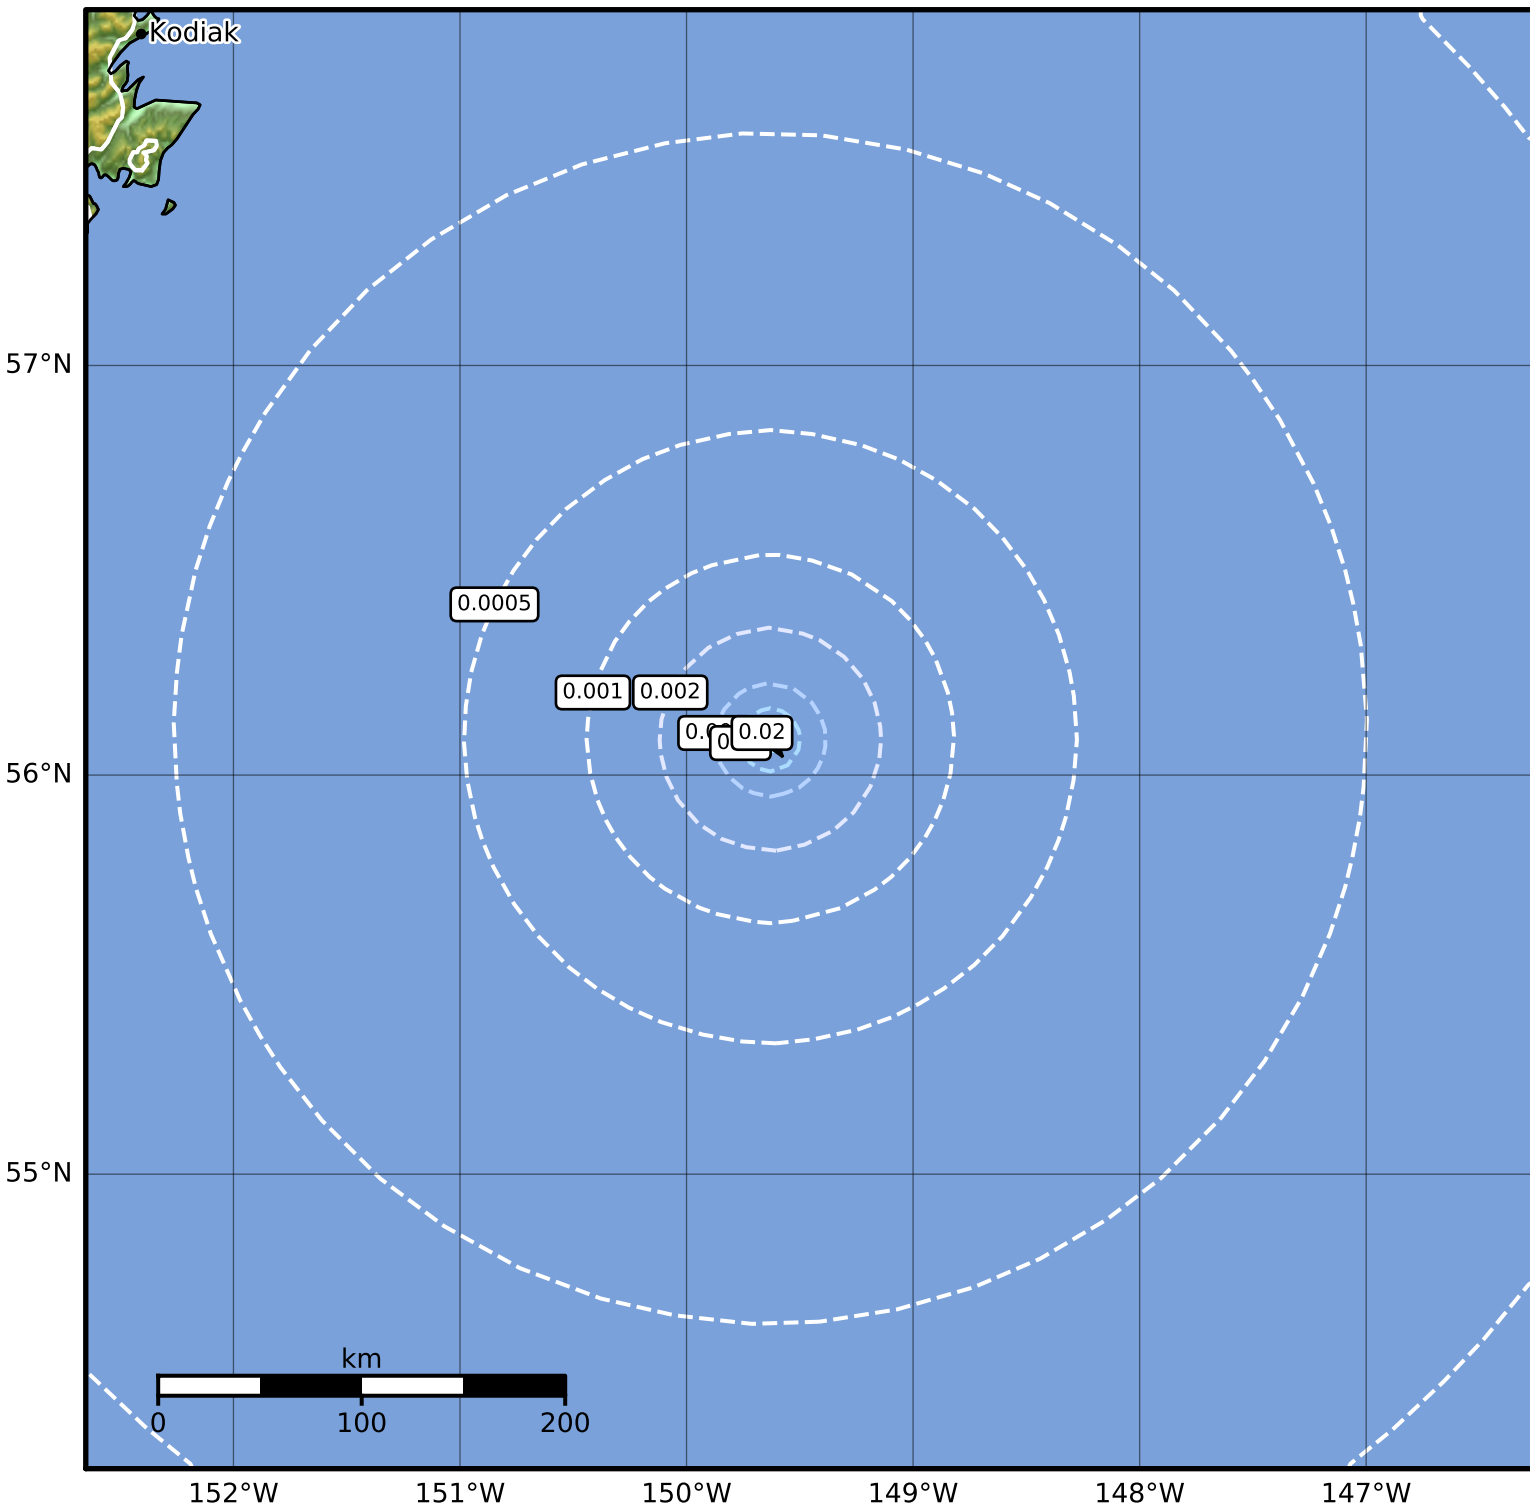

3.0 Second Peak Spectral Acceleration Map Alaska Earthquake Center  
ShakeMap: 253 km (157 miles) SE of Kodiak  
Mar 13, 2023 09:04:07 UTC M3.6 N56.09 W149.63 Depth: 0.0km ID:ak0233b82rpy

Scale based on Worden et al. (2012)

Version 1: Processed 2023-03-13T09:09:29Z

△ Seismic Instrument ○ Reported Intensity

★ Epicenter