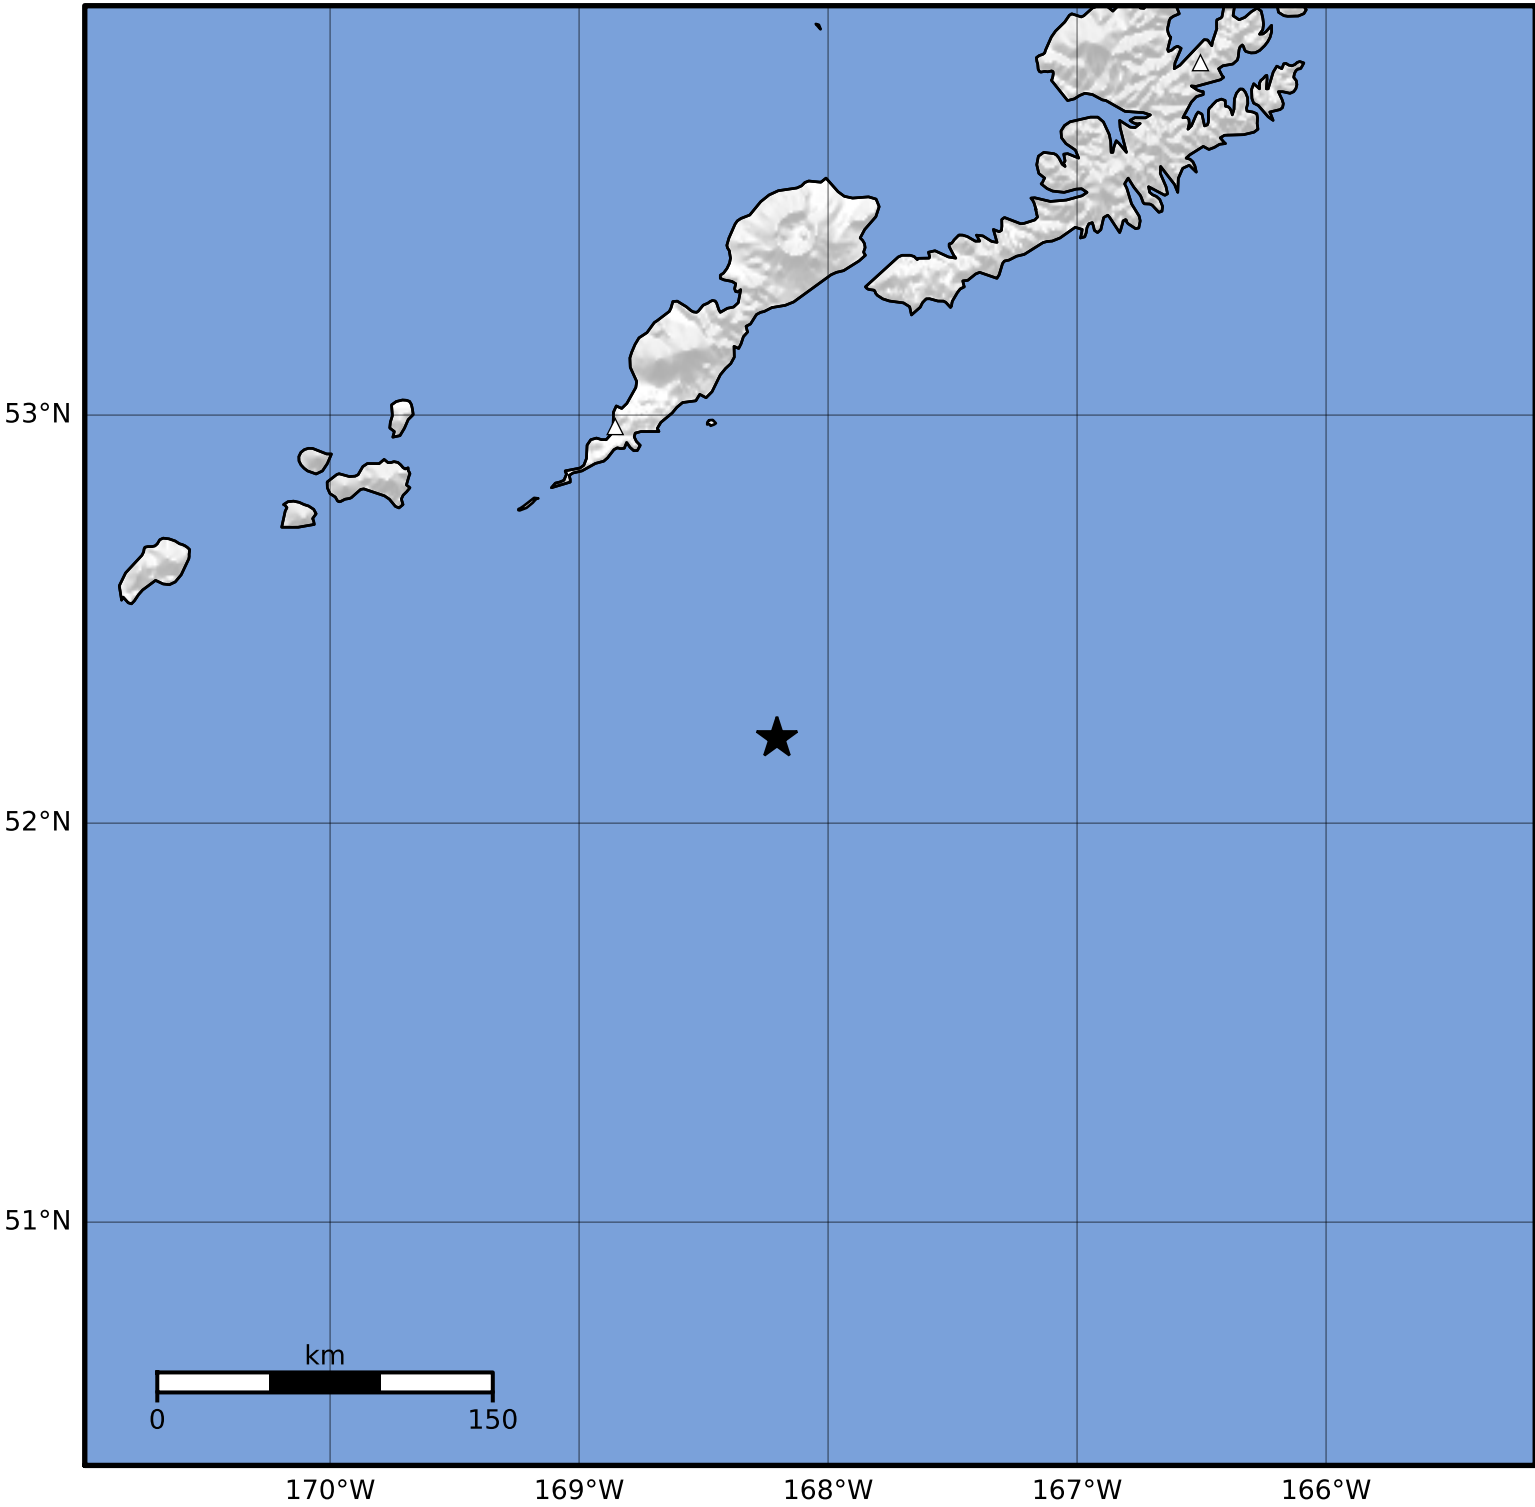

Macroseismic Intensity Map Alaska Earthquake Center
 ShakeMap: 92 km (57 miles) SSE of Nikolski
 Jan 02, 2023 00:50:09 UTC M3.6 N52.21 W168.21 Depth: 21.6km ID:ak0233bdg1a

SHAKING	Not felt	Weak	Light	Moderate	Strong	Very strong	Severe	Violent	Extreme
DAMAGE	None	None	None	Very light	Light	Moderate	Moderate/heavy	Heavy	Very heavy
PGA(%g)	<0.0464	0.297	2.76	6.2	11.5	21.5	40.1	74.7	>139
PGV(cm/s)	<0.0215	0.135	1.41	4.65	9.64	20	41.4	85.8	>178
INTENSITY	I	II-III	IV	V	VI	VII	VIII	IX	X+

Scale based on Worden et al. (2012)

Version 1: Processed 2023-01-02T19:16:44Z

△ Seismic Instrument ○ Reported Intensity

★ Epicenter