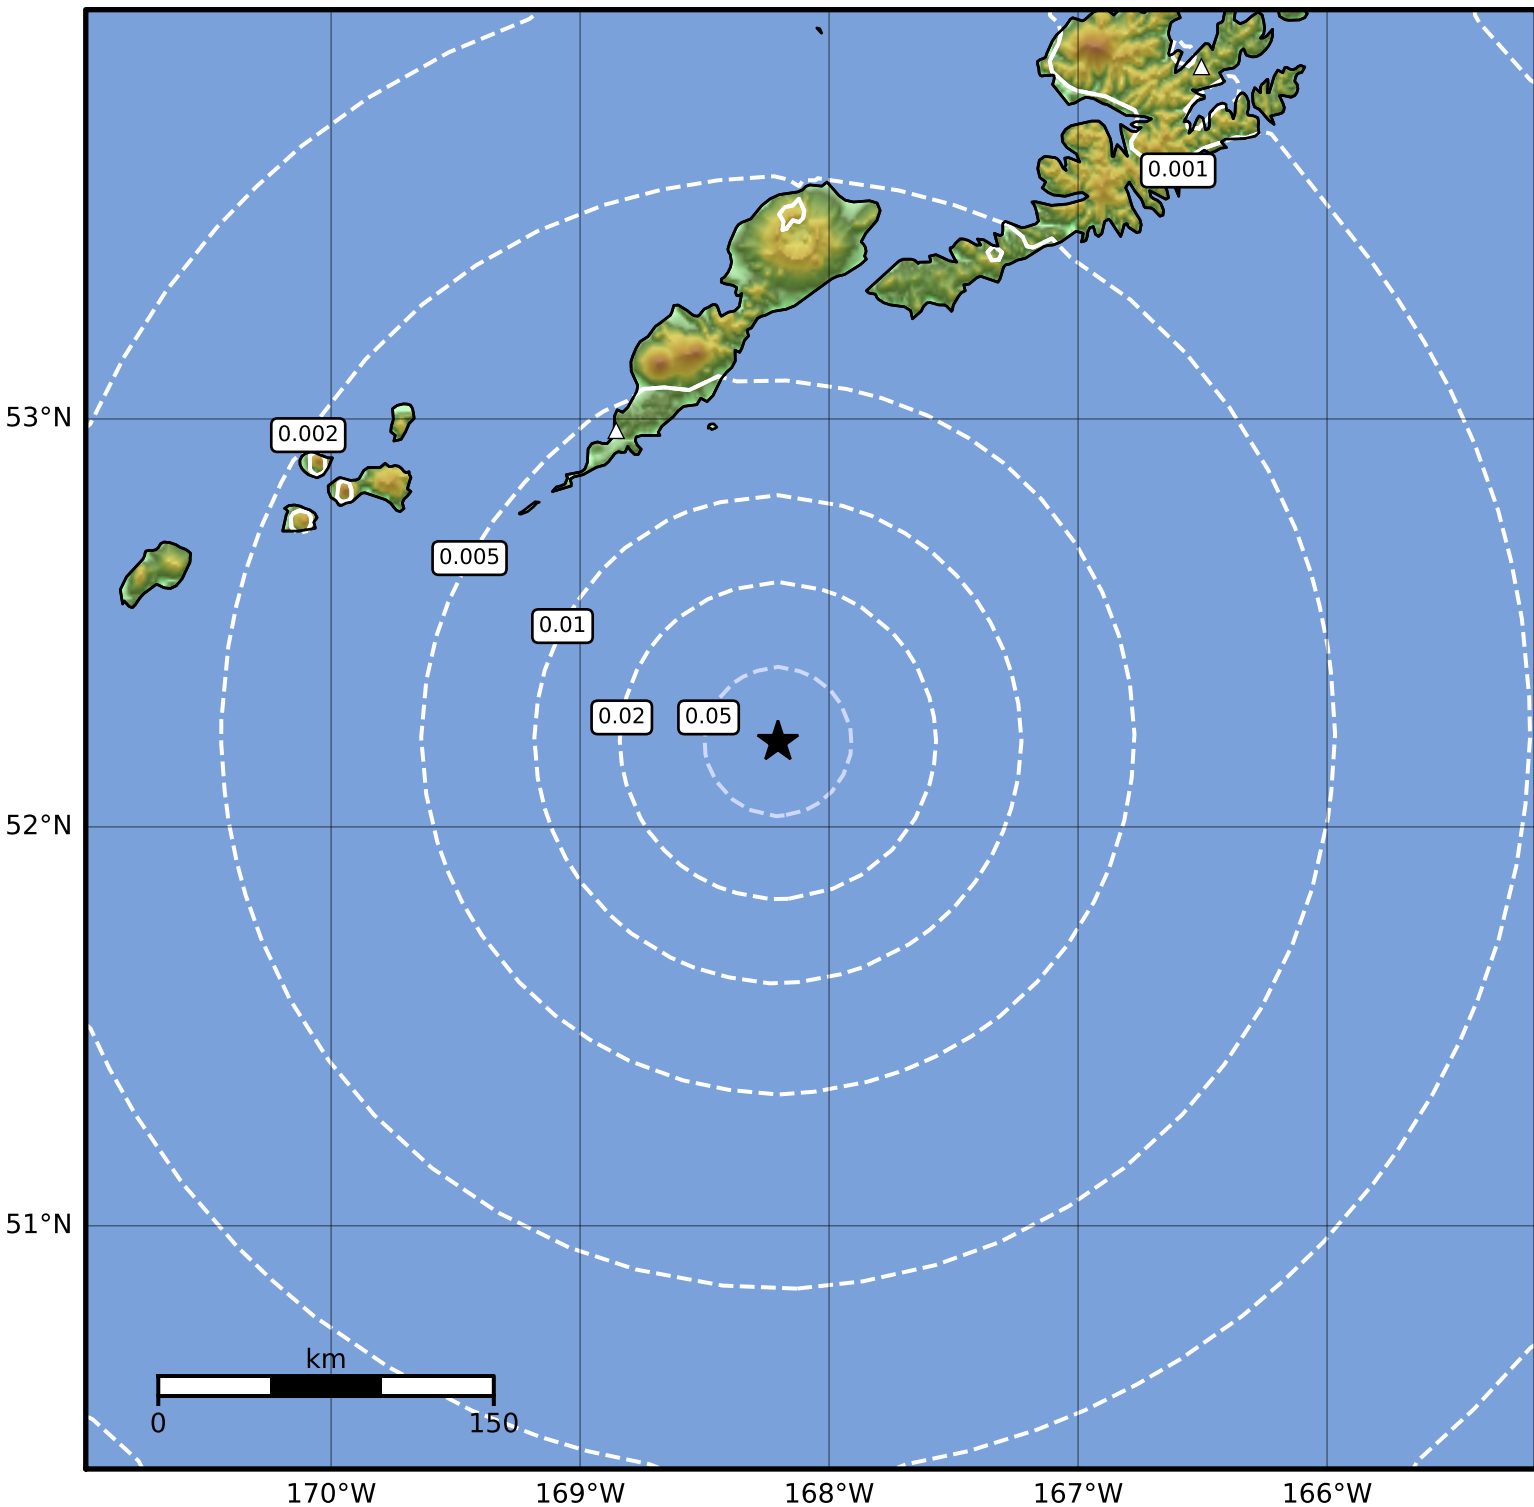

Peak Ground Velocity Map Alaska Earthquake Center
ShakeMap: 92 km (57 miles) SSE of Nikolski
Jan 02, 2023 00:50:09 UTC M3.6 N52.21 W168.21 Depth: 21.6km ID:ak0233bdg1a

Scale based on Worden et al. (2012)

Version 1: Processed 2023-01-02T19:16:44Z

△ Seismic Instrument ○ Reported Intensity

★ Epicenter