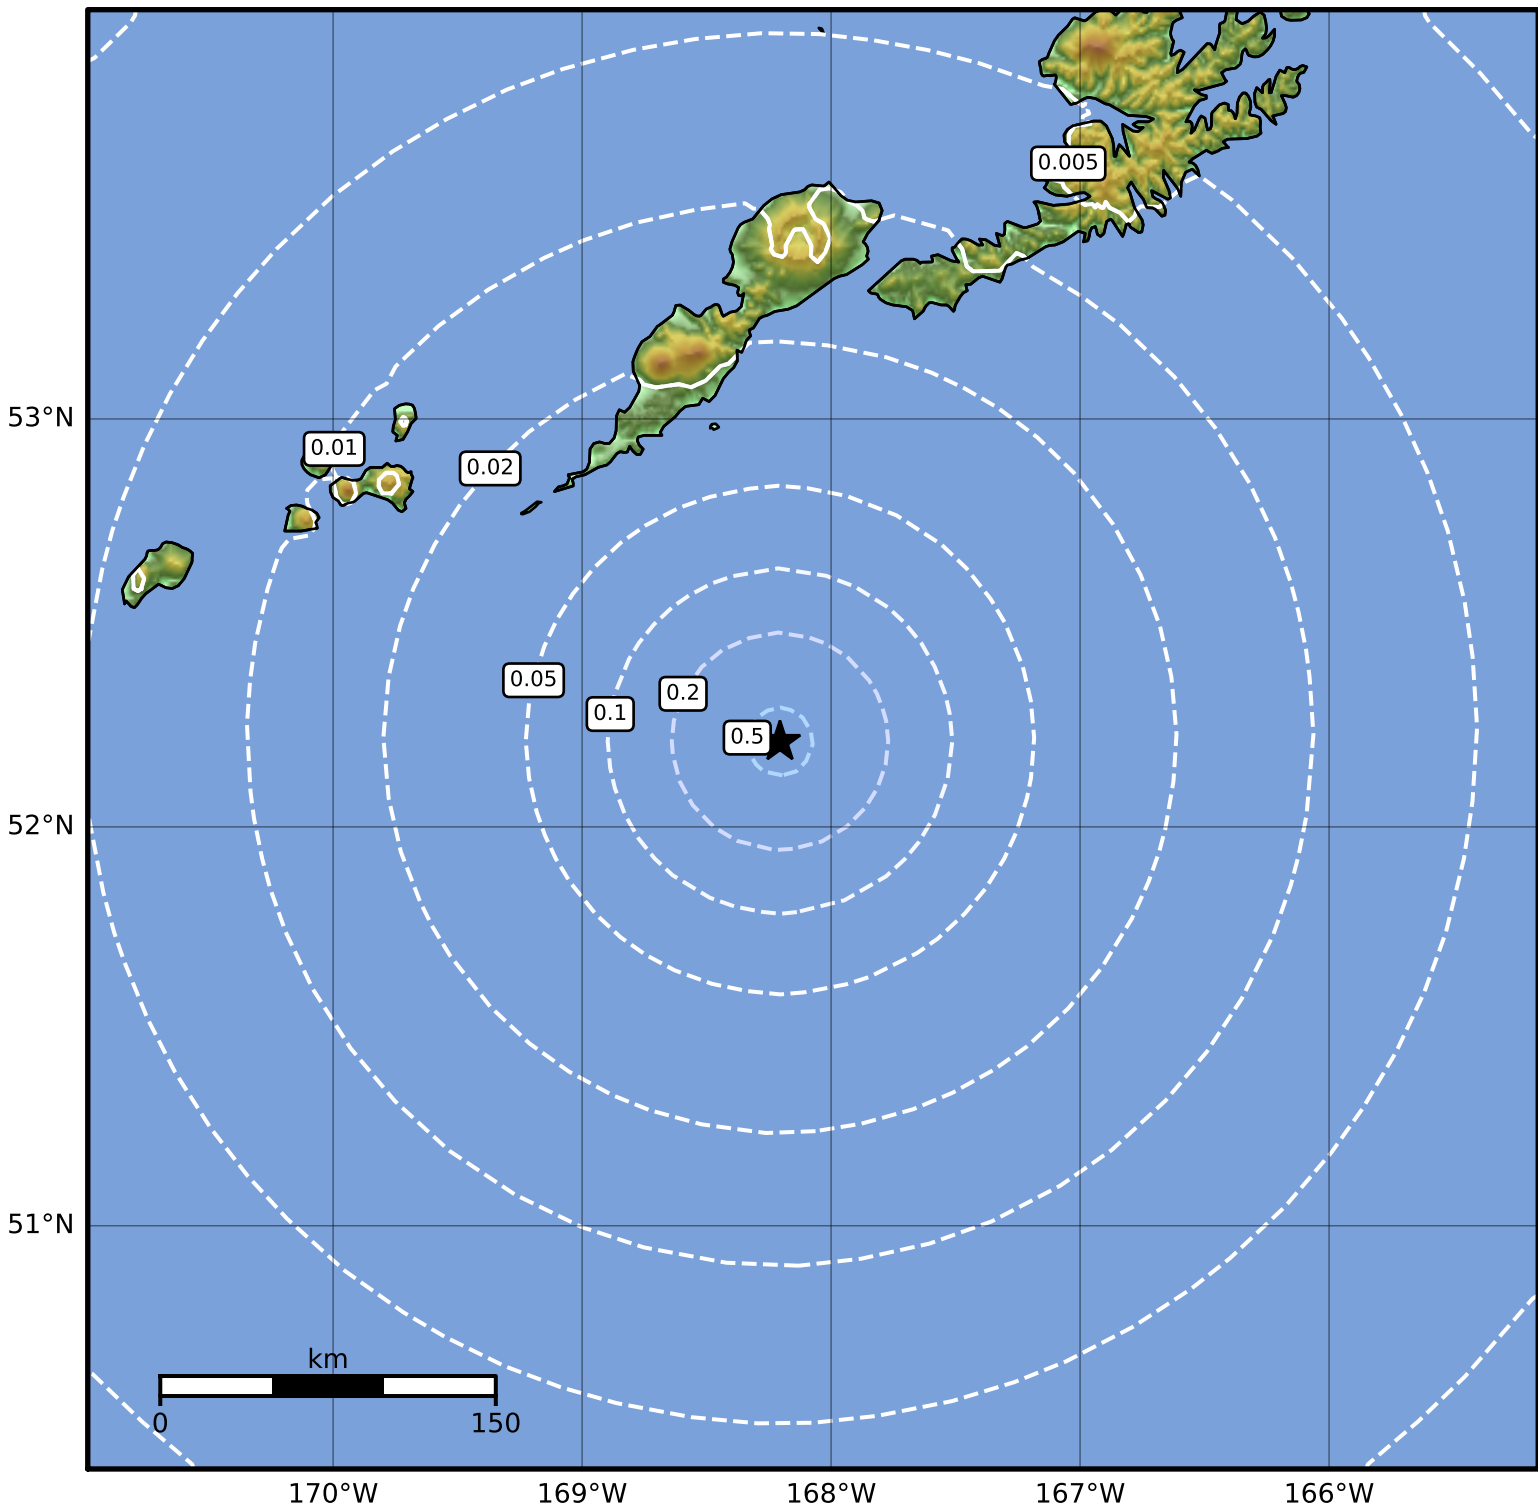

0.3 Second Peak Spectral Acceleration Map Alaska Earthquake Center
 ShakeMap: 92 km (57 miles) SSE of Nikolski
 Jan 02, 2023 00:50:09 UTC M3.6 N52.21 W168.21 Depth: 21.6km ID:ak0233bdg1a

SA(0.3) (%g)	0.1	0.2	0.5	1	2	5	10	20	50	100	200
--------------	-----	-----	-----	---	---	---	----	----	----	-----	-----

Scale based on Worden et al. (2012)

Version 1: Processed 2023-01-02T19:16:44Z

△ Seismic Instrument ○ Reported Intensity

★ Epicenter