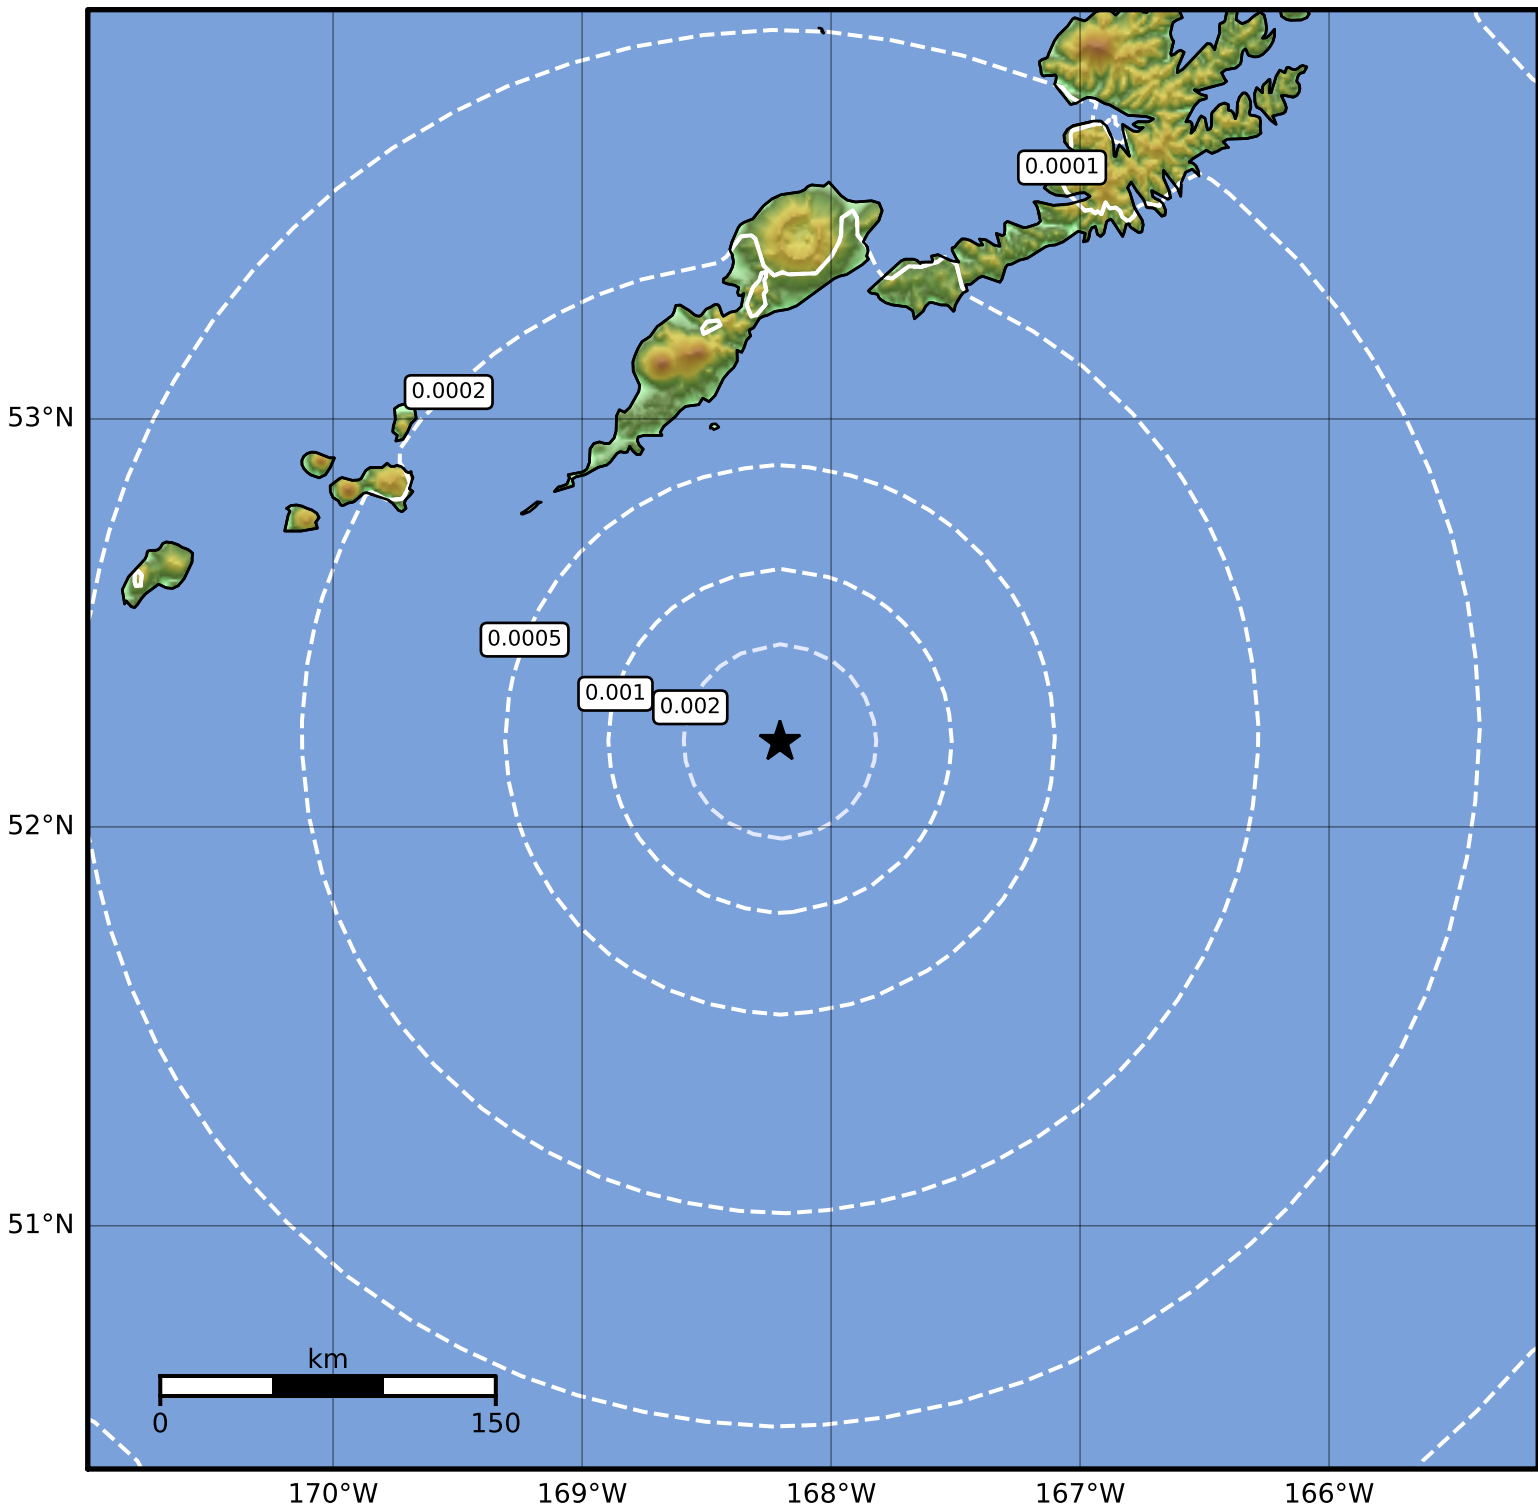

3.0 Second Peak Spectral Acceleration Map Alaska Earthquake Center
 ShakeMap: 92 km (57 miles) SSE of Nikolski
 Jan 02, 2023 00:50:09 UTC M3.6 N52.21 W168.21 Depth: 21.6km ID:ak0233bdg1a

Scale based on Worden et al. (2012)

Version 1: Processed 2023-01-02T19:16:44Z

△ Seismic Instrument ○ Reported Intensity

★ Epicenter