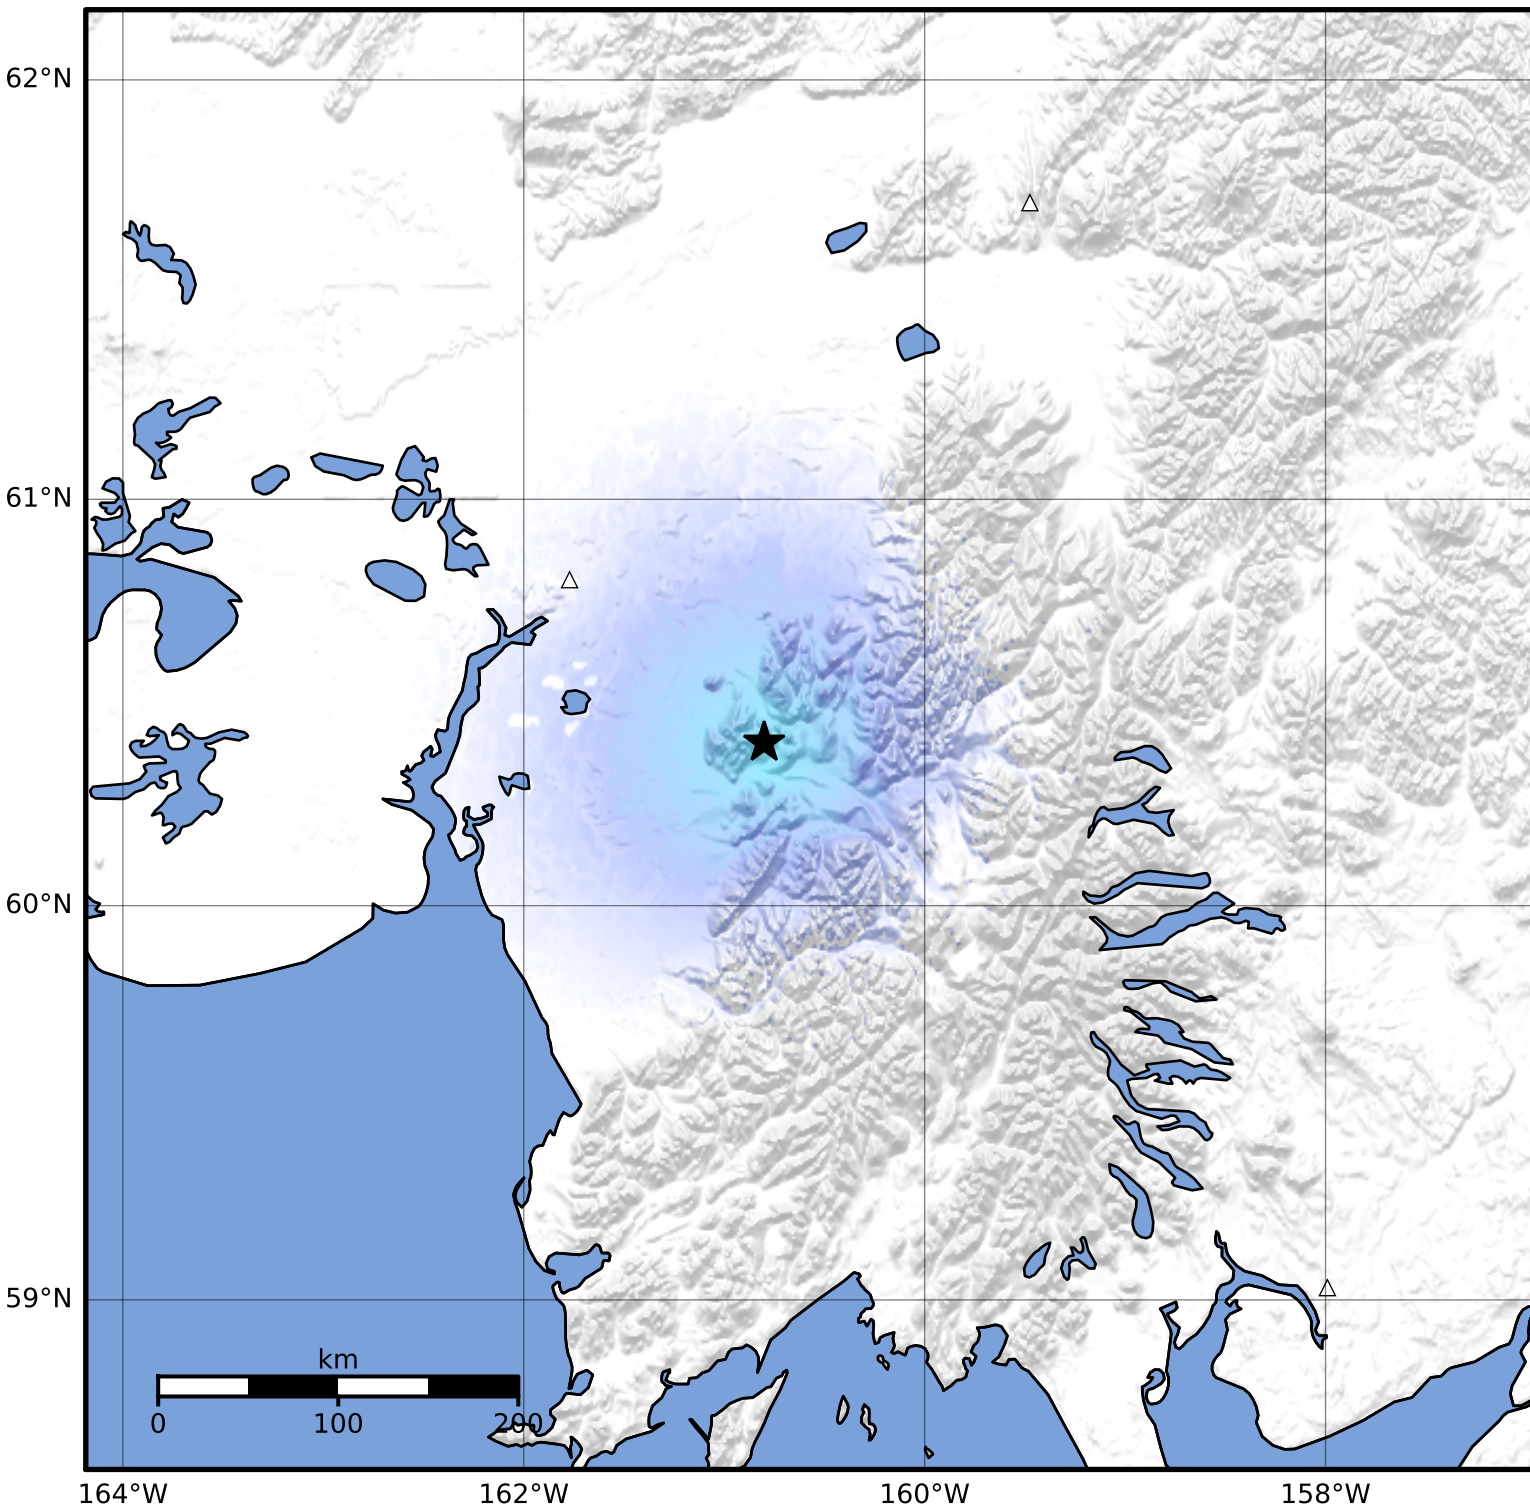

Macroseismic Intensity Map Alaska Earthquake Center
 ShakeMap: 57 km (35 miles) SE of Kwethluk
 Mar 15, 2023 07:08:10 UTC M3.7 N60.41 W160.80 Depth: 15.0km ID:ak0233ehzhs1

SHAKING	Not felt	Weak	Light	Moderate	Strong	Very strong	Severe	Violent	Extreme
DAMAGE	None	None	None	Very light	Light	Moderate	Moderate/heavy	Heavy	Very heavy
PGA(%g)	<0.0464	0.297	2.76	6.2	11.5	21.5	40.1	74.7	>139
PGV(cm/s)	<0.0215	0.135	1.41	4.65	9.64	20	41.4	85.8	>178
INTENSITY	I	II-III	IV	V	VI	VII	VIII	IX	X+

Scale based on Worden et al. (2012)

Version 1: Processed 2023-03-15T07:15:36Z

△ Seismic Instrument ○ Reported Intensity

★ Epicenter