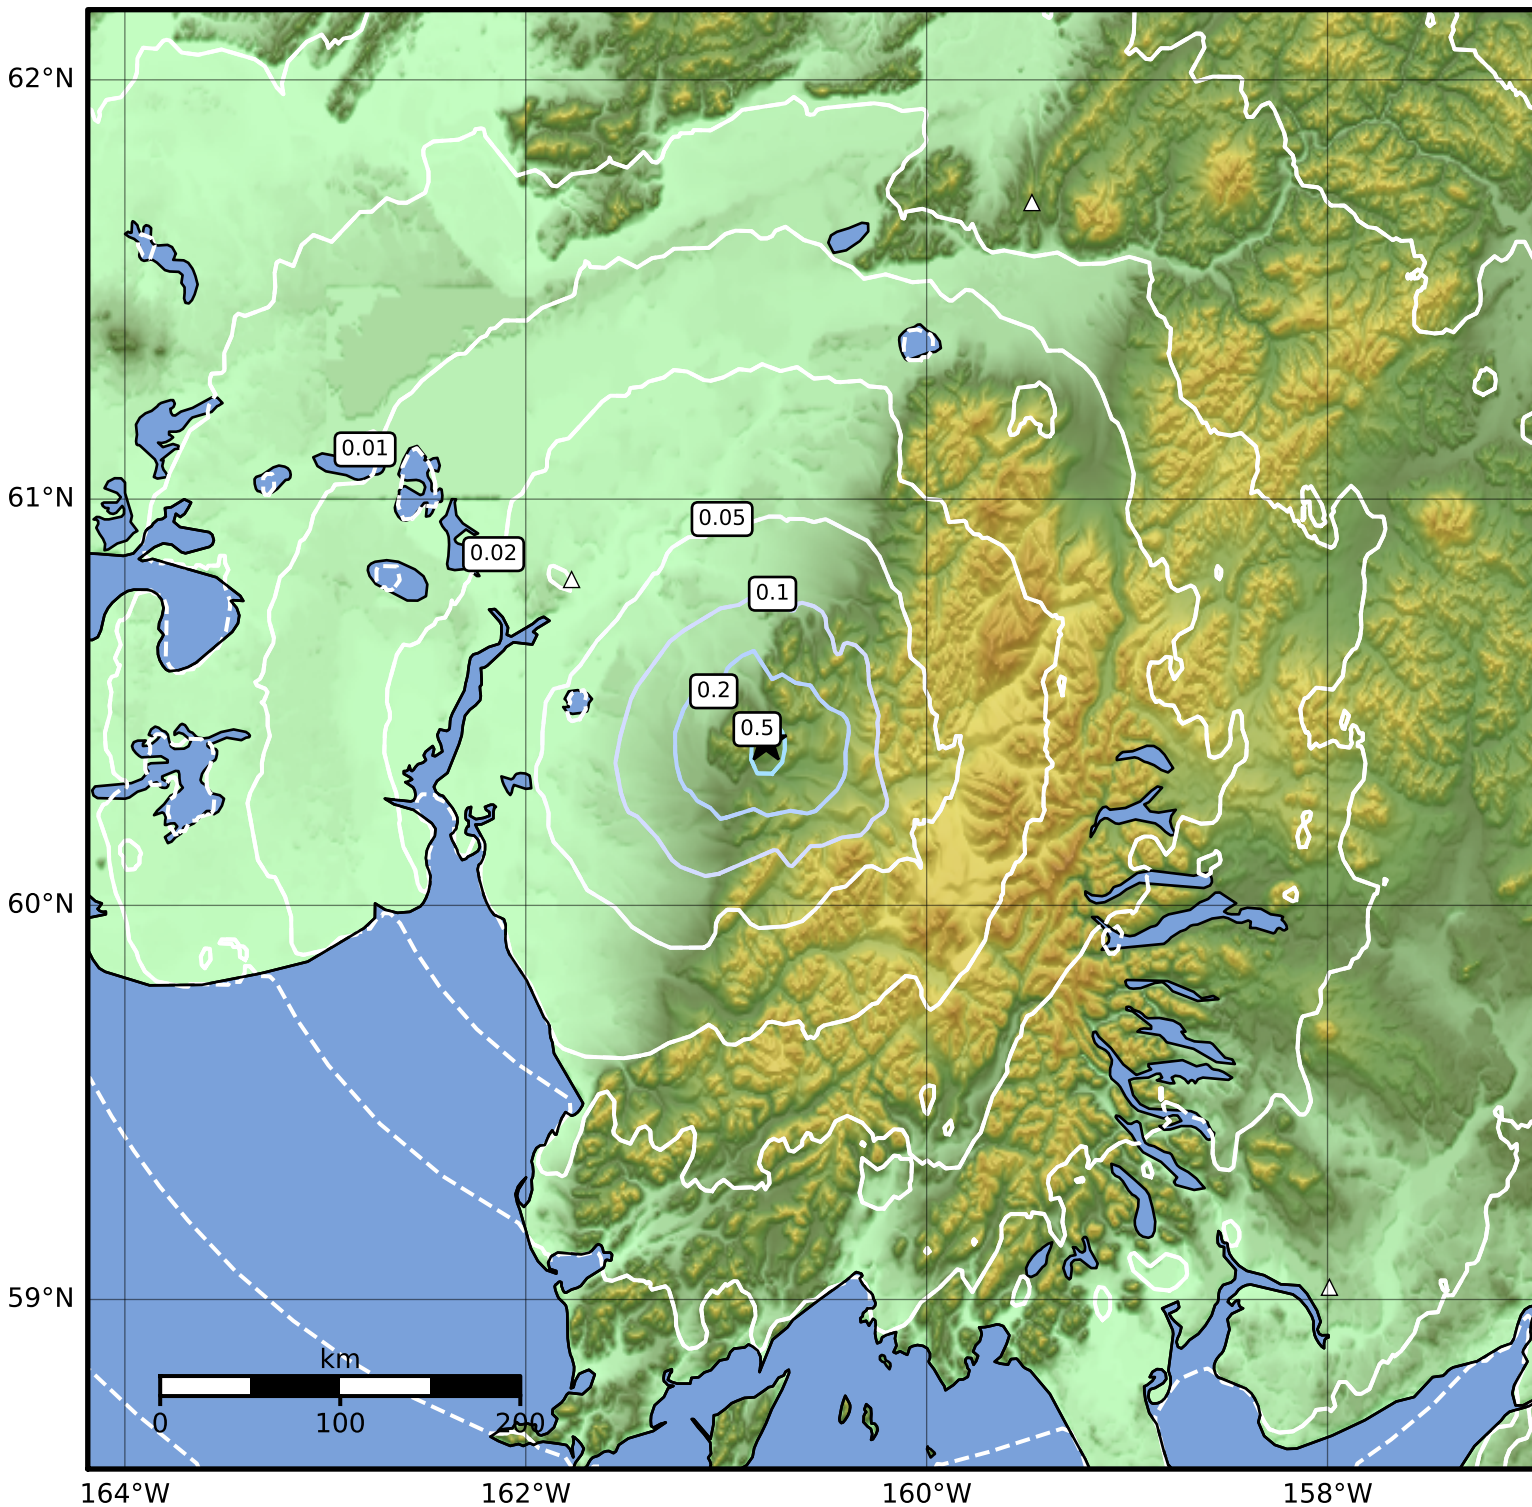

Peak Ground Acceleration Map Alaska Earthquake Center
ShakeMap: 57 km (35 miles) SE of Kwethluk
Mar 15, 2023 07:08:10 UTC M3.7 N60.41 W160.80 Depth: 15.0km ID:ak0233ehzhs1

PGA (%g)	0.1	0.2	0.5	1	2	5	10	20	50	100	200
----------	-----	-----	-----	---	---	---	----	----	----	-----	-----

Scale based on Worden et al. (2012)

△ Seismic Instrument ○ Reported Intensity

★ Epicenter

Version 1: Processed 2023-03-15T07:15:36Z