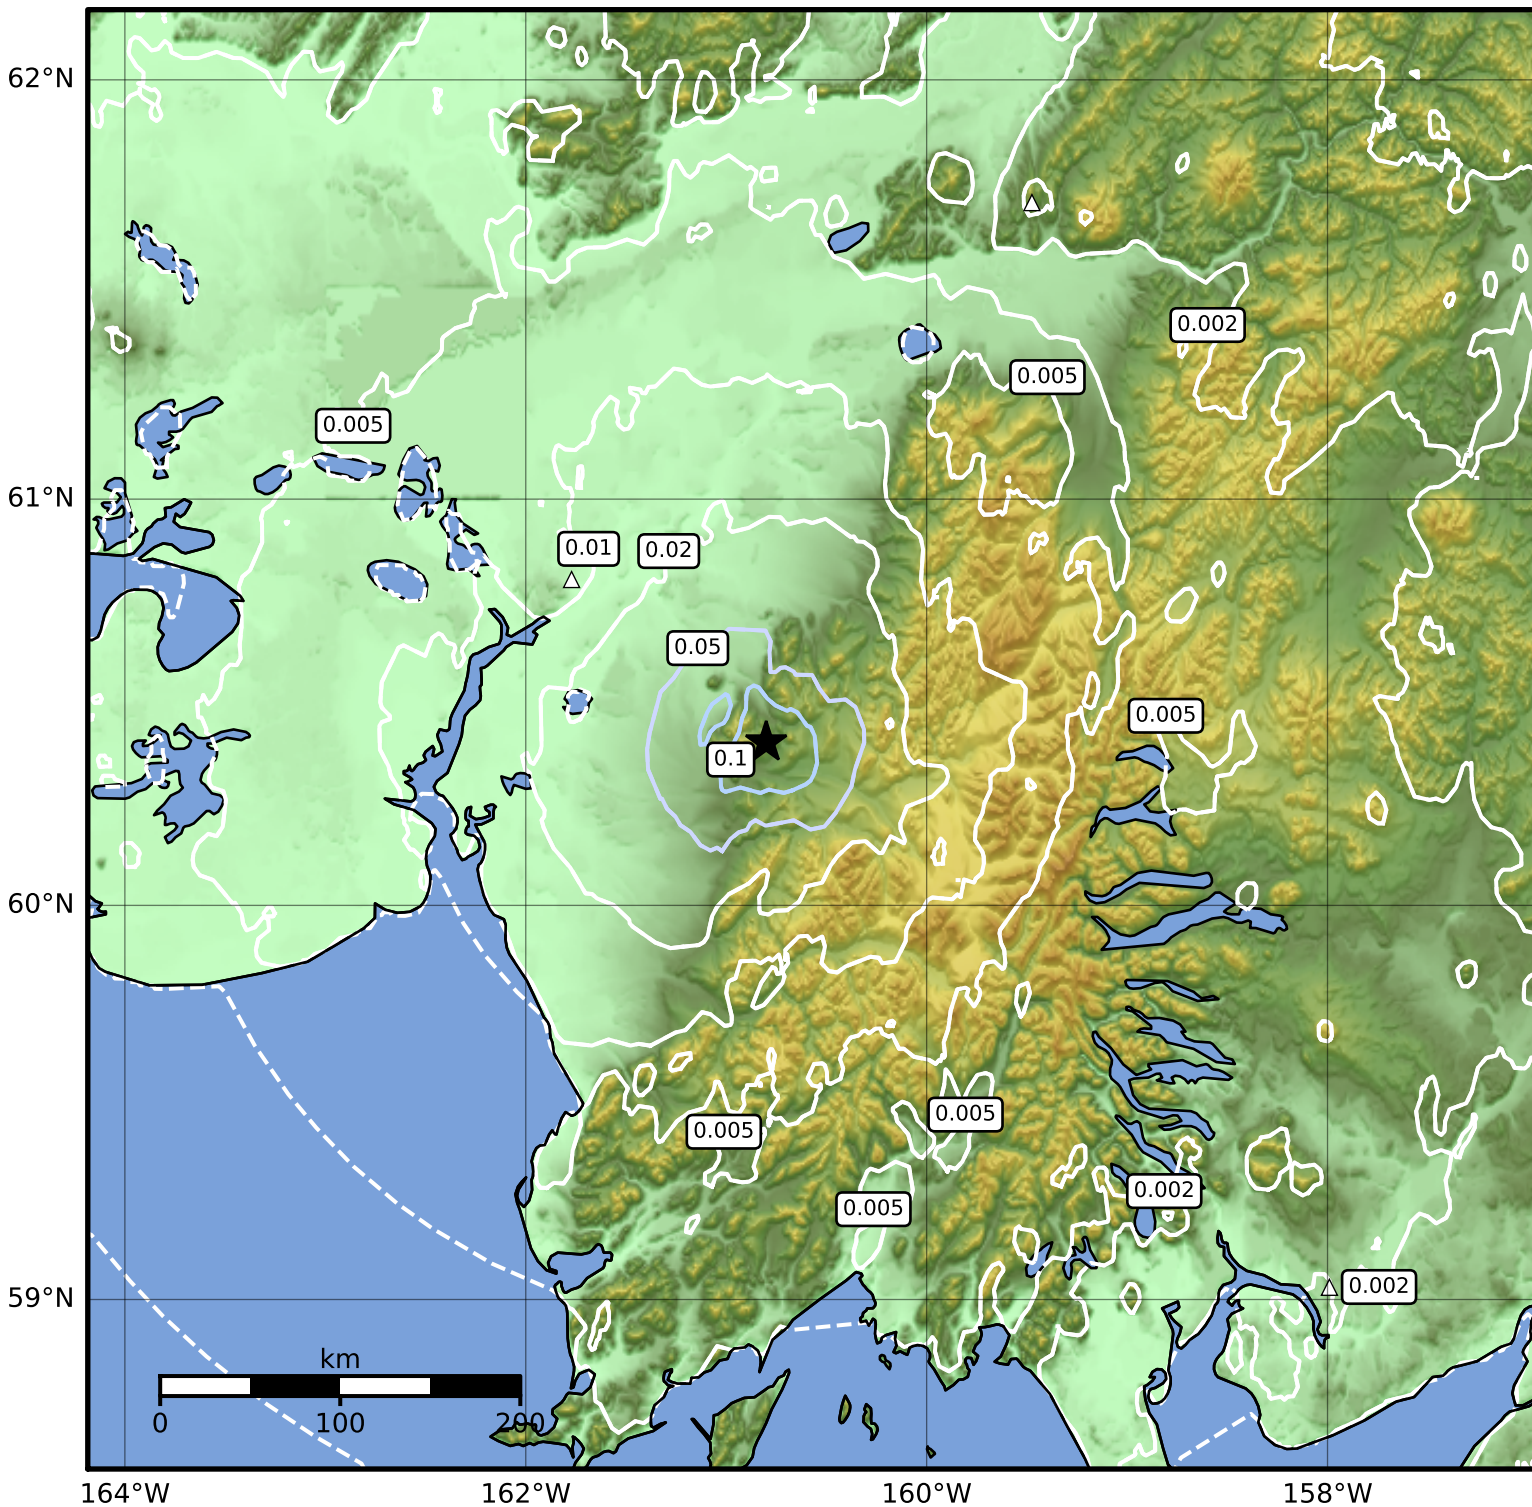

Peak Ground Velocity Map Alaska Earthquake Center
ShakeMap: 57 km (35 miles) SE of Kwethluk
Mar 15, 2023 07:08:10 UTC M3.7 N60.41 W160.80 Depth: 15.0km ID:ak0233ehzhs1

PGV (cm/s)	0.1	0.2	0.5	1	2	5	10	20	50	100	200
------------	-----	-----	-----	---	---	---	----	----	----	-----	-----

Scale based on Worden et al. (2012)

△ Seismic Instrument ○ Reported Intensity

★ Epicenter

Version 1: Processed 2023-03-15T07:15:36Z