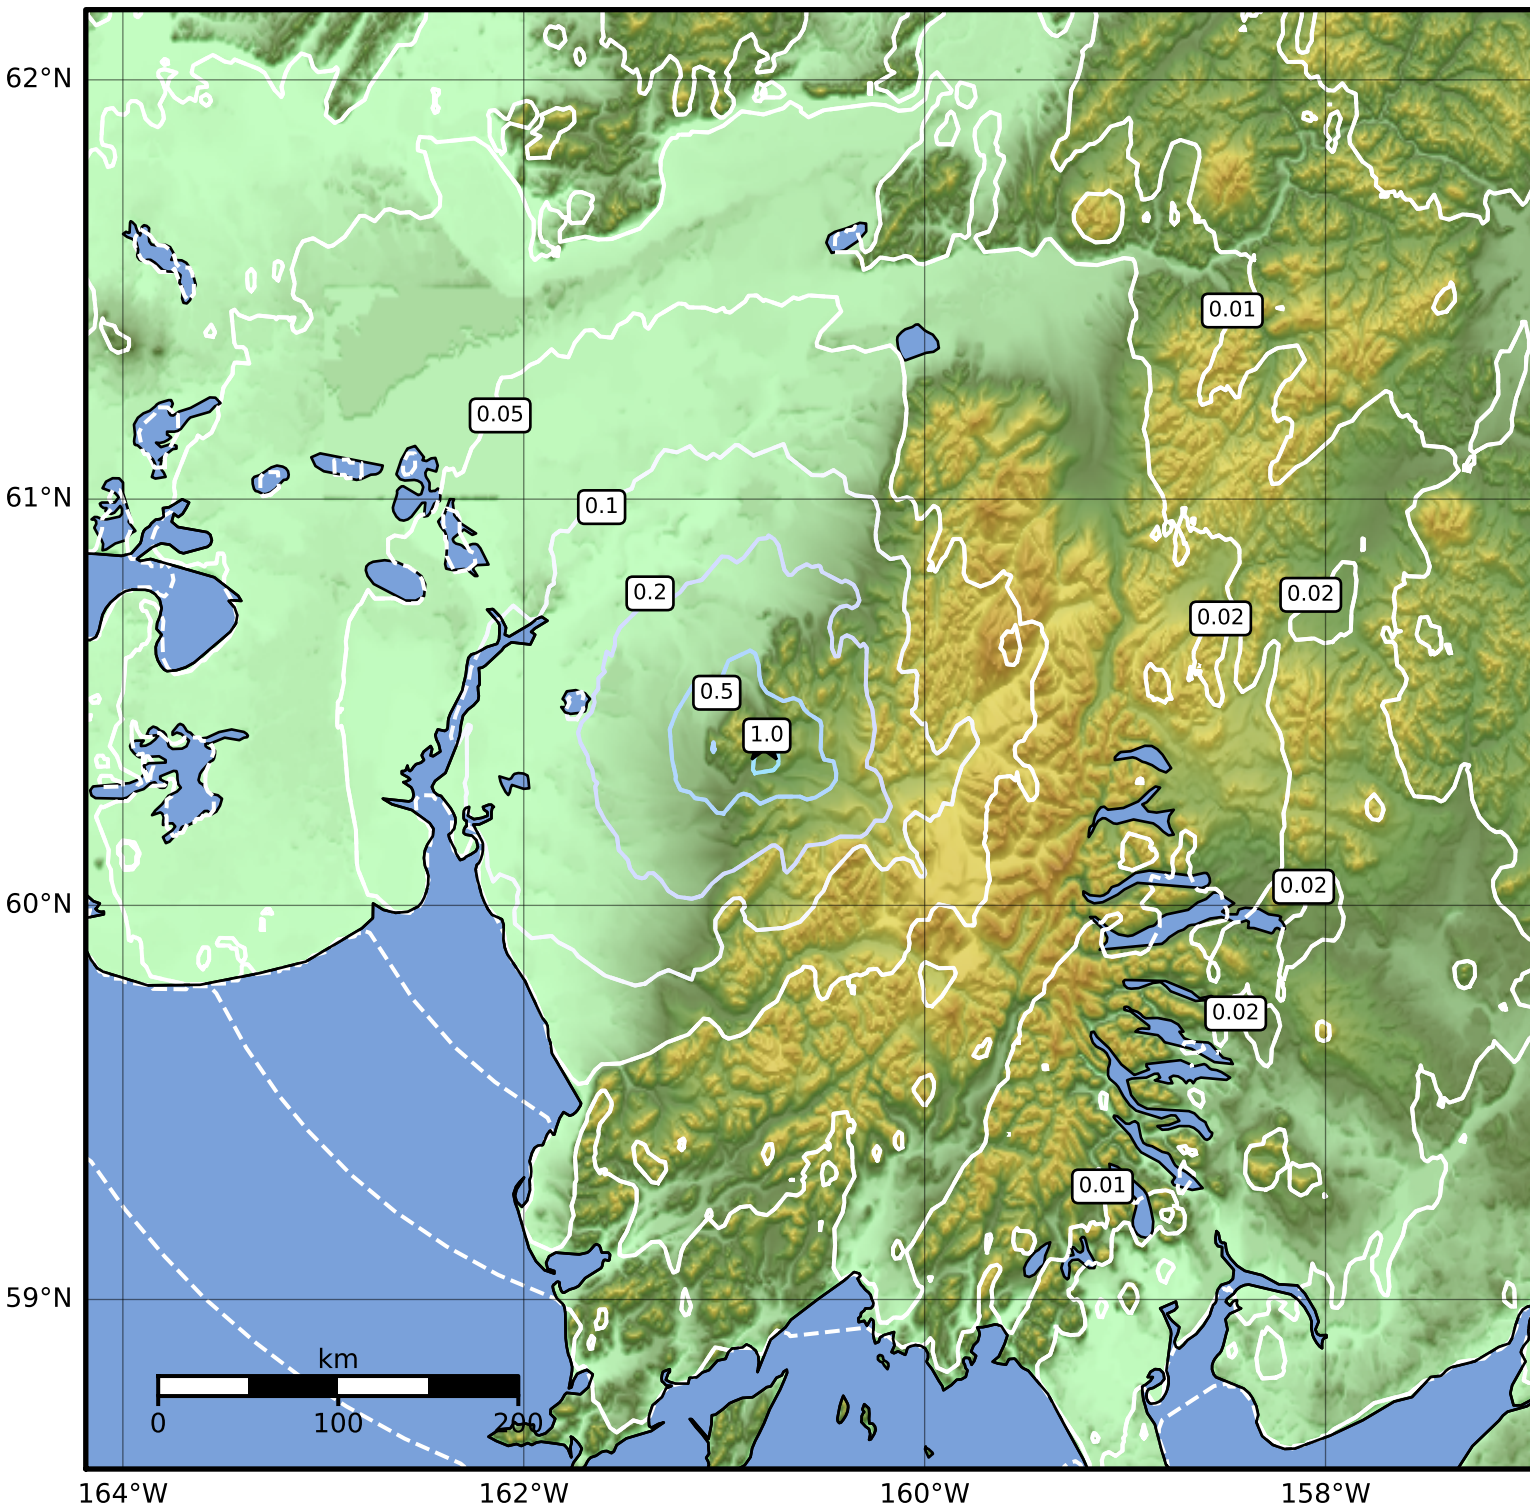

0.3 Second Peak Spectral Acceleration Map Alaska Earthquake Center
 ShakeMap: 57 km (35 miles) SE of Kwethluk
 Mar 15, 2023 07:08:10 UTC M3.7 N60.41 W160.80 Depth: 15.0km ID:ak0233ehzhs1

SA(0.3) (%g)	0.1	0.2	0.5	1	2	5	10	20	50	100	200
---------------------	------------	------------	------------	----------	----------	----------	-----------	-----------	-----------	------------	------------

Scale based on Worden et al. (2012)

△ Seismic Instrument ○ Reported Intensity

★ Epicenter

Version 1: Processed 2023-03-15T07:15:36Z