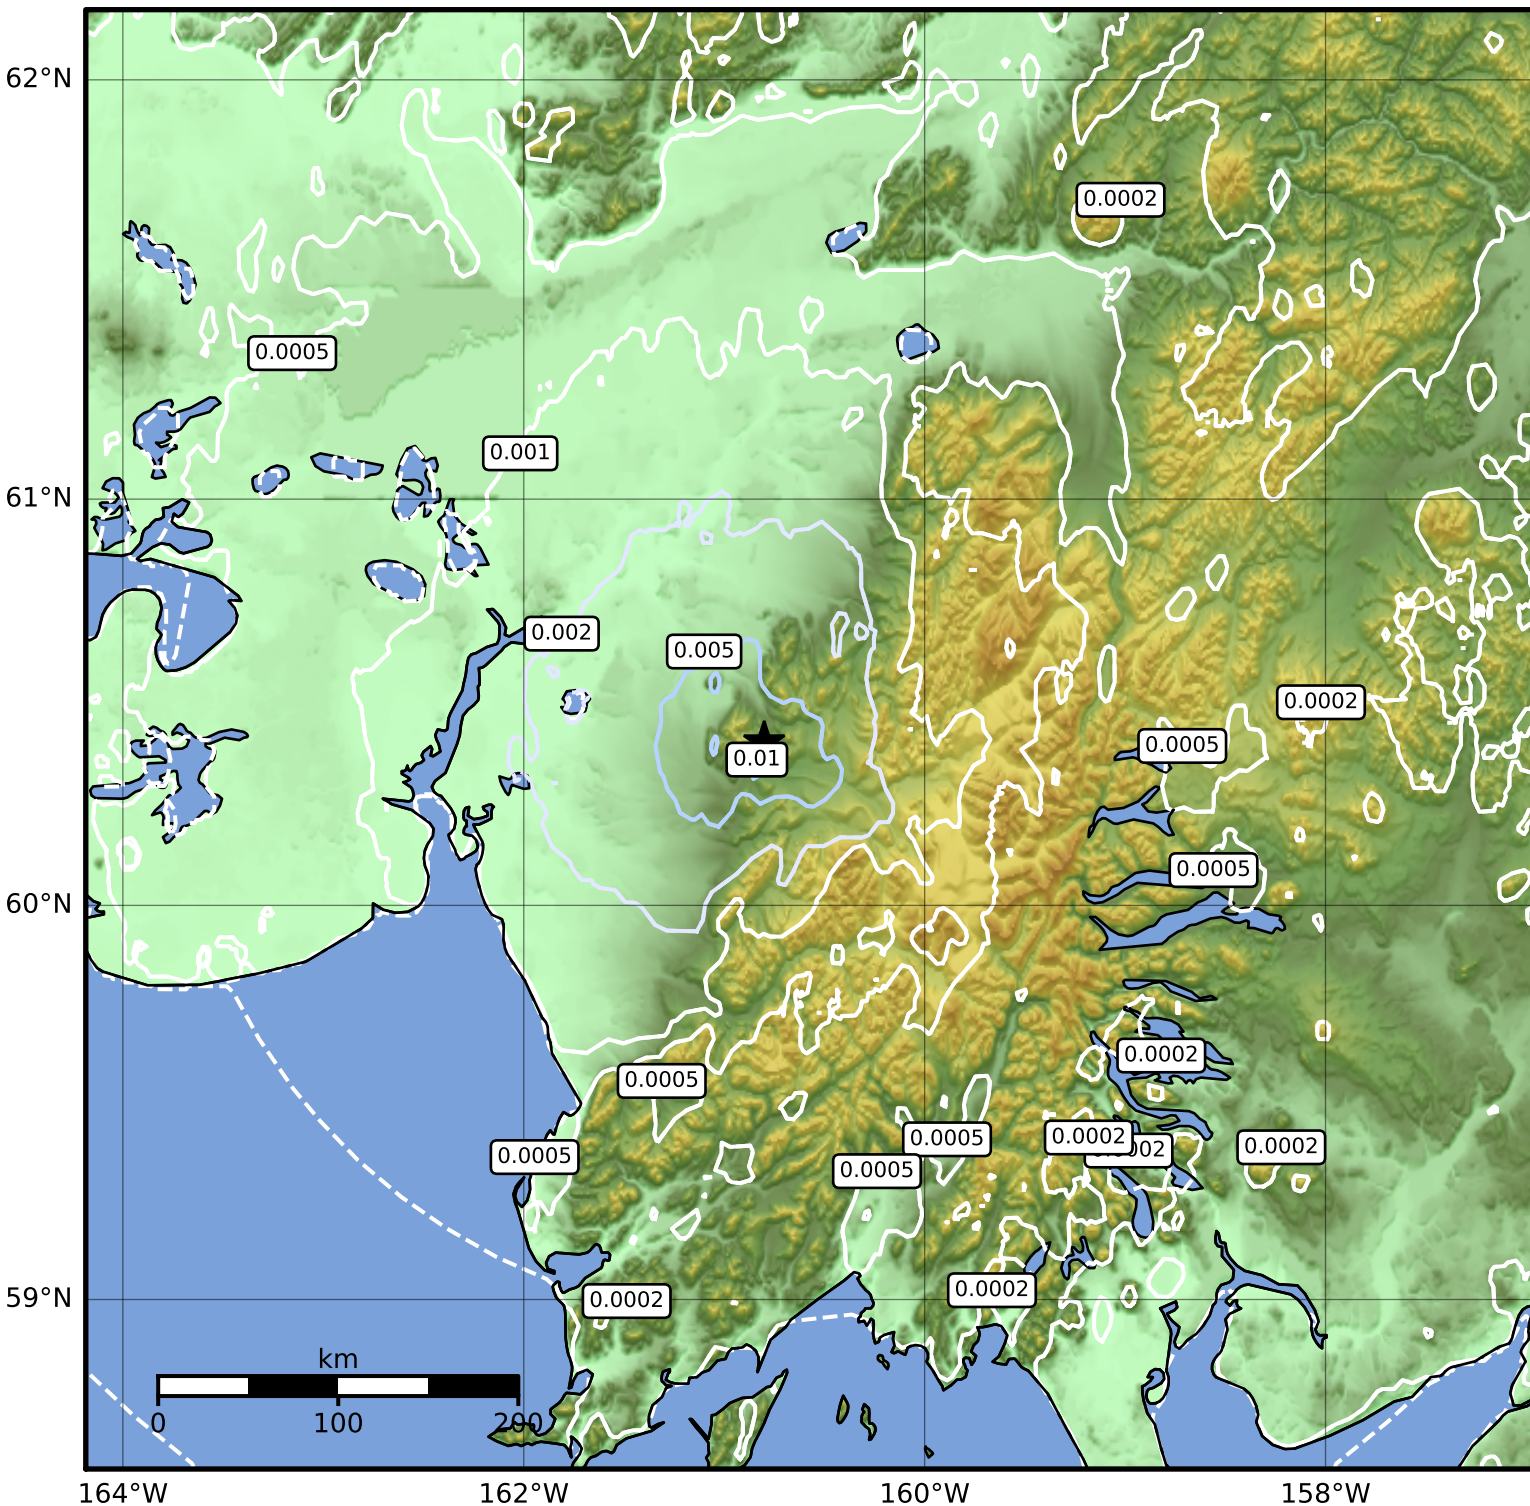

3.0 Second Peak Spectral Acceleration Map Alaska Earthquake Center  
 ShakeMap: 57 km (35 miles) SE of Kwethluk  
 Mar 15, 2023 07:08:10 UTC M3.7 N60.41 W160.80 Depth: 15.0km ID:ak0233ehzhs1

Scale based on Worden et al. (2012)

△ Seismic Instrument ○ Reported Intensity

★ Epicenter

Version 1: Processed 2023-03-15T07:15:36Z