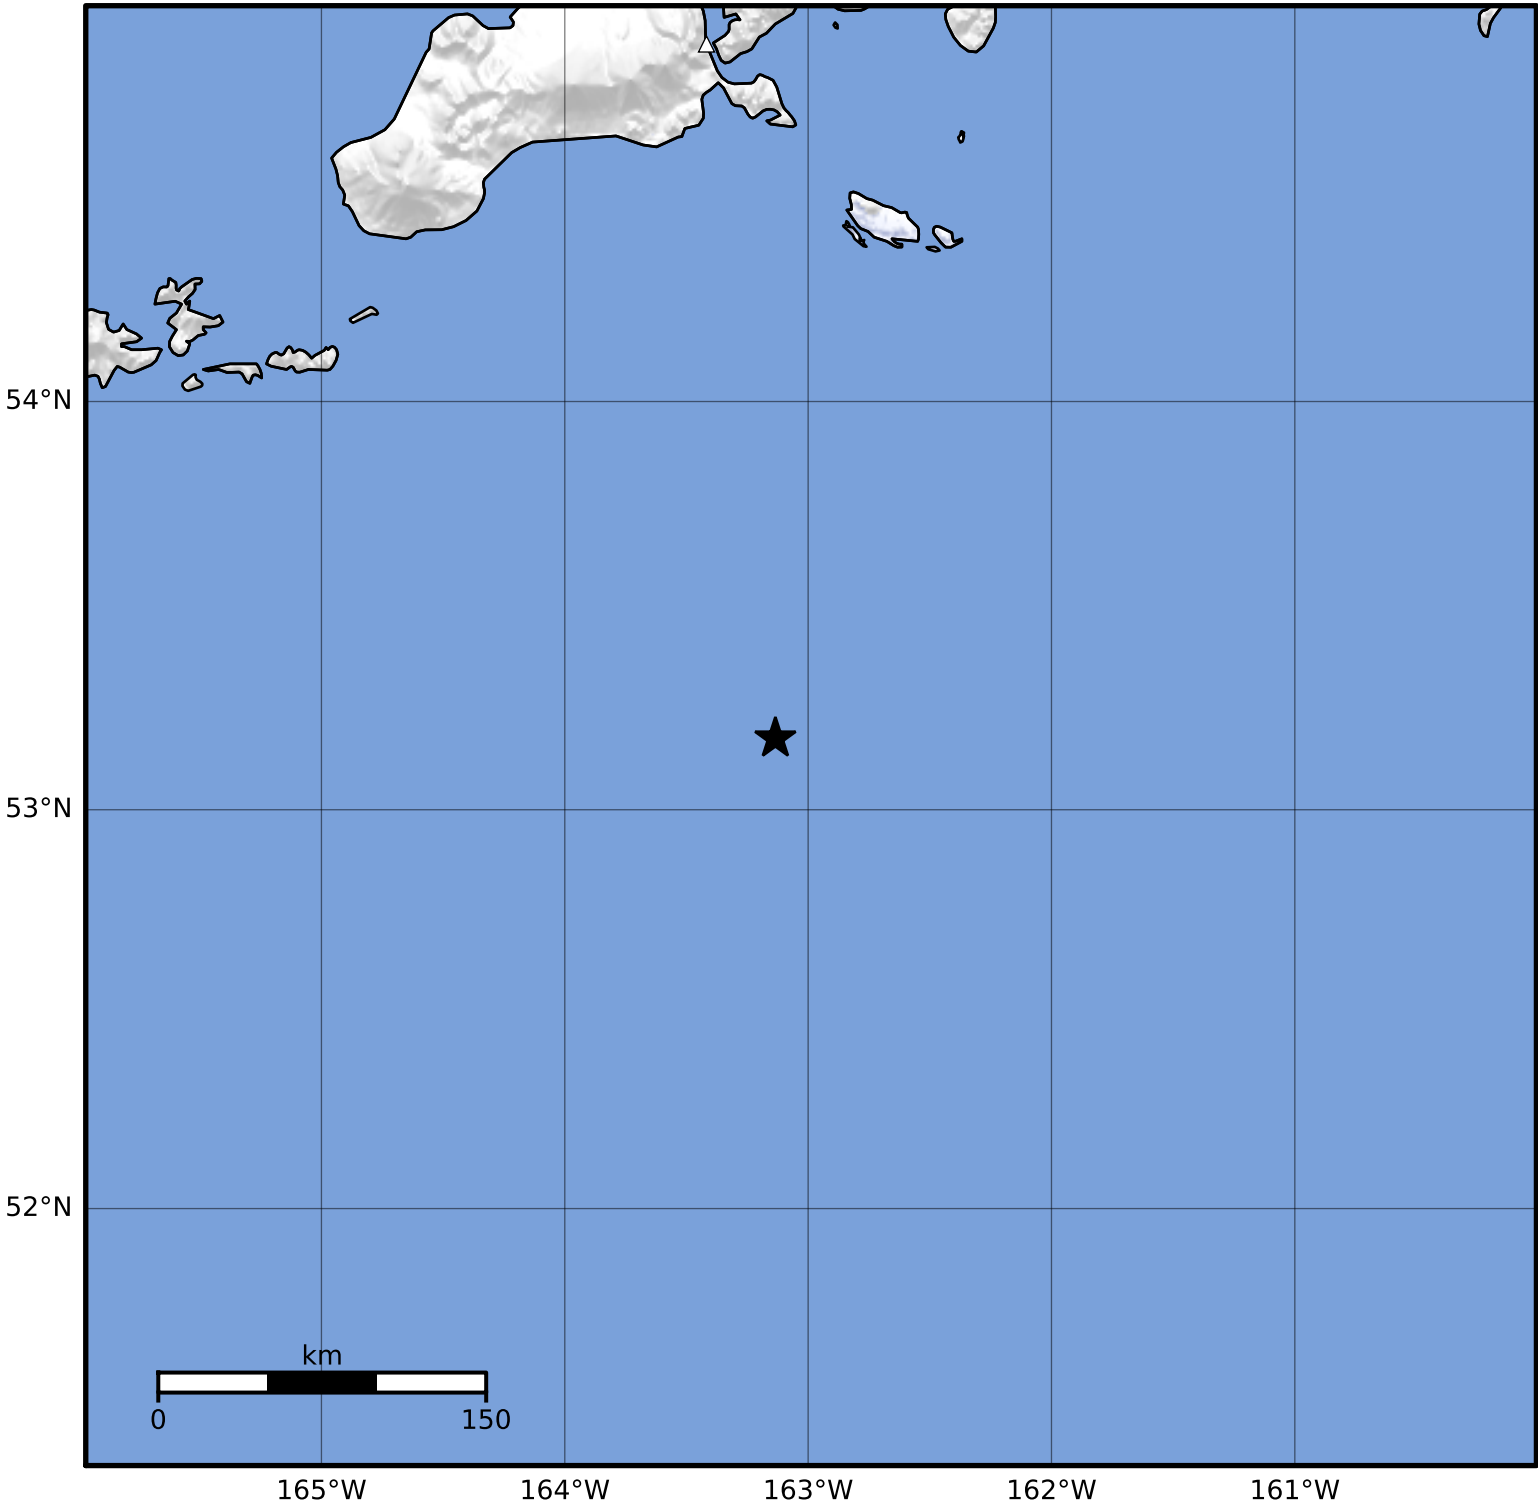

Macroseismic Intensity Map Alaska Earthquake Center
 ShakeMap: 187 km (116 miles) S of False Pass
 Mar 16, 2023 14:00:29 UTC M3.6 N53.18 W163.13 Depth: 93.5km ID:ak0233g9n5cp

SHAKING	Not felt	Weak	Light	Moderate	Strong	Very strong	Severe	Violent	Extreme
DAMAGE	None	None	None	Very light	Light	Moderate	Moderate/heavy	Heavy	Very heavy
PGA(%g)	<0.0464	0.297	2.76	6.2	11.5	21.5	40.1	74.7	>139
PGV(cm/s)	<0.0215	0.135	1.41	4.65	9.64	20	41.4	85.8	>178
INTENSITY	I	II-III	IV	V	VI	VII	VIII	IX	X+

Scale based on Worden et al. (2012)

Version 1: Processed 2023-03-16T14:04:08Z

△ Seismic Instrument ○ Reported Intensity

★ Epicenter