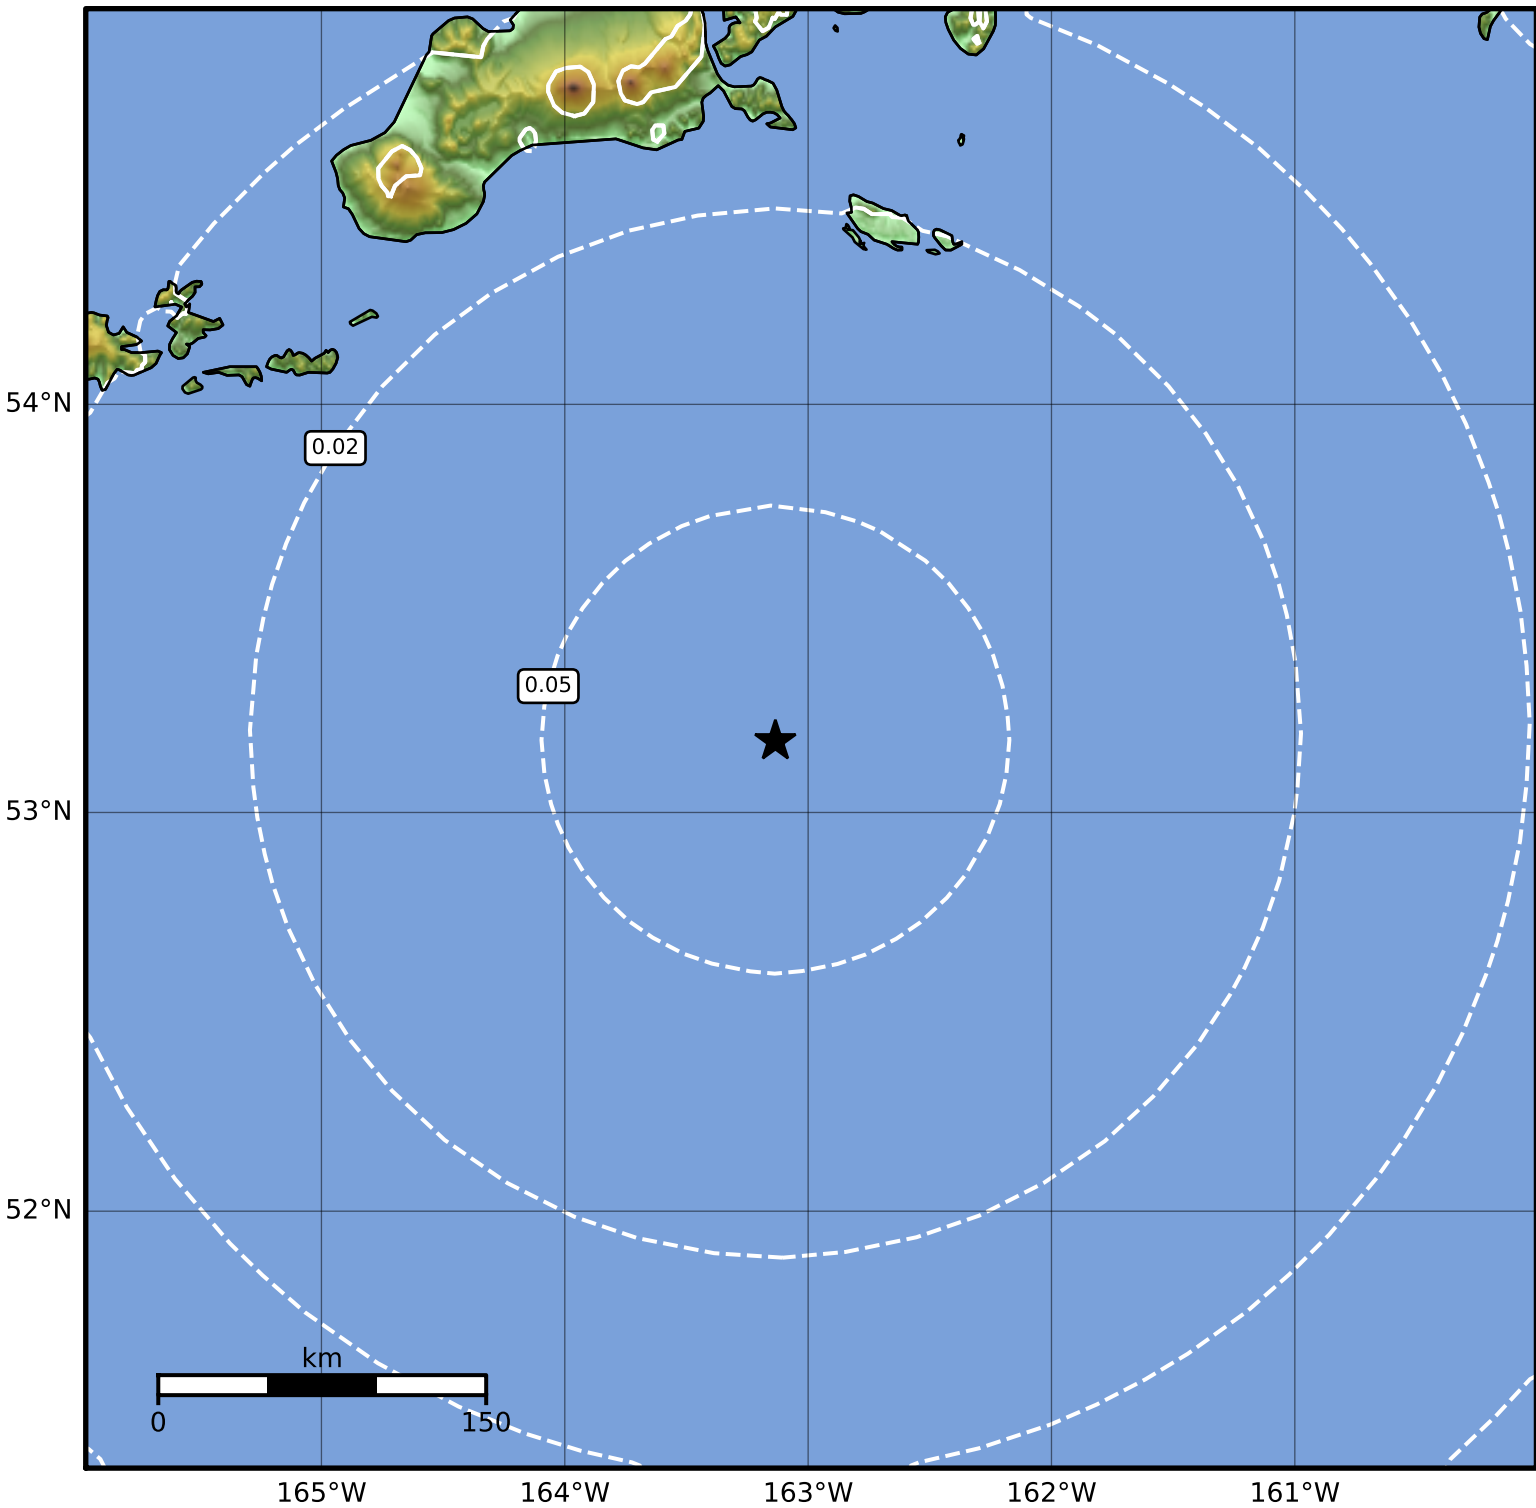

0.3 Second Peak Spectral Acceleration Map Alaska Earthquake Center
 ShakeMap: 187 km (116 miles) S of False Pass
 Mar 16, 2023 14:00:29 UTC M3.6 N53.18 W163.13 Depth: 93.5km ID:ak0233g9n5cp

SA(0.3) (%g)	0.1	0.2	0.5	1	2	5	10	20	50	100	200
---------------------	------------	------------	------------	----------	----------	----------	-----------	-----------	-----------	------------	------------

Scale based on Worden et al. (2012)

Version 1: Processed 2023-03-16T14:04:08Z

△ Seismic Instrument ○ Reported Intensity

★ Epicenter