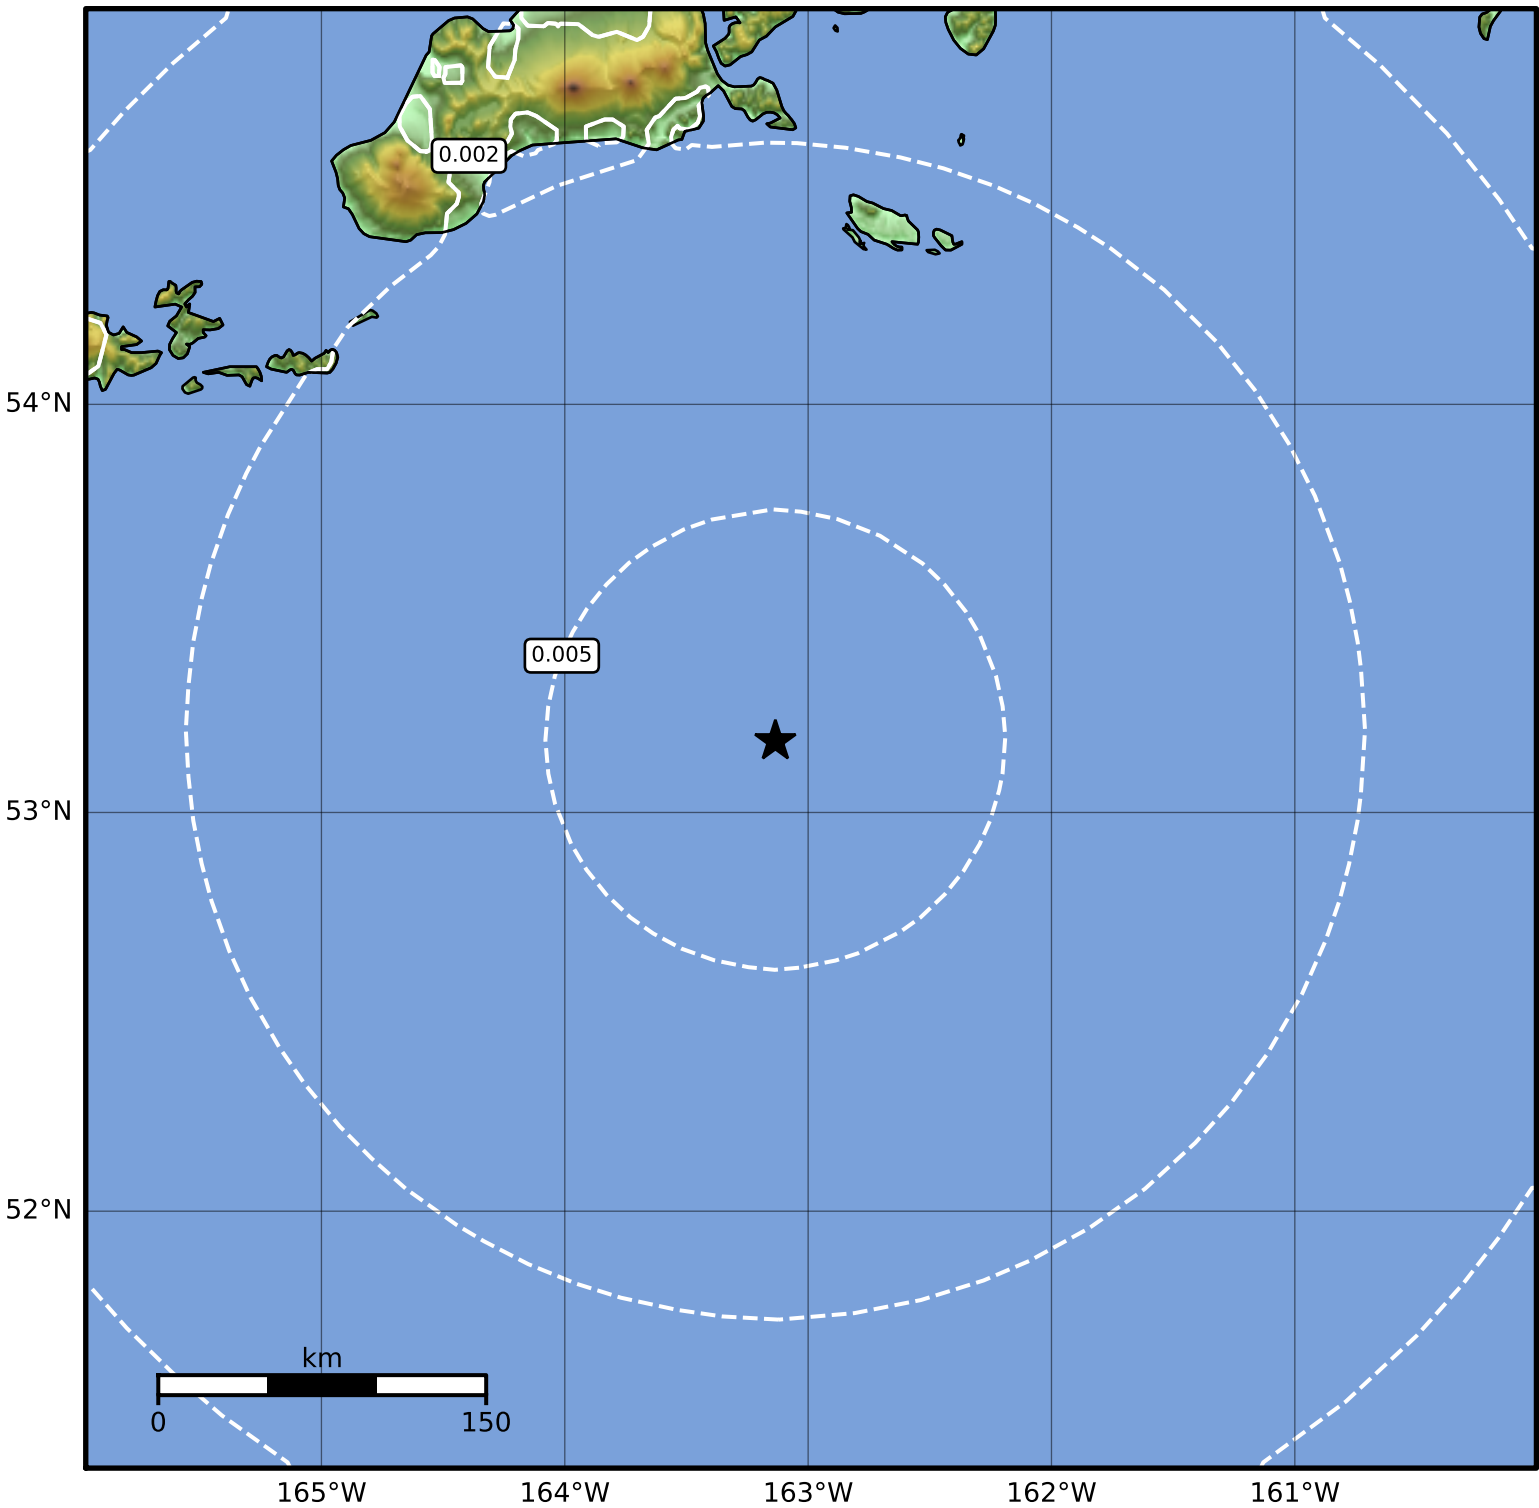

1.0 Second Peak Spectral Acceleration Map Alaska Earthquake Center
 ShakeMap: 187 km (116 miles) S of False Pass
 Mar 16, 2023 14:00:29 UTC M3.6 N53.18 W163.13 Depth: 93.5km ID:ak0233g9n5cp

SA(1.0) (%g)	0.1	0.2	0.5	1	2	5	10	20	50	100	200
--------------	-----	-----	-----	---	---	---	----	----	----	-----	-----

Scale based on Worden et al. (2012)

Version 1: Processed 2023-03-16T14:04:08Z

△ Seismic Instrument ○ Reported Intensity

★ Epicenter