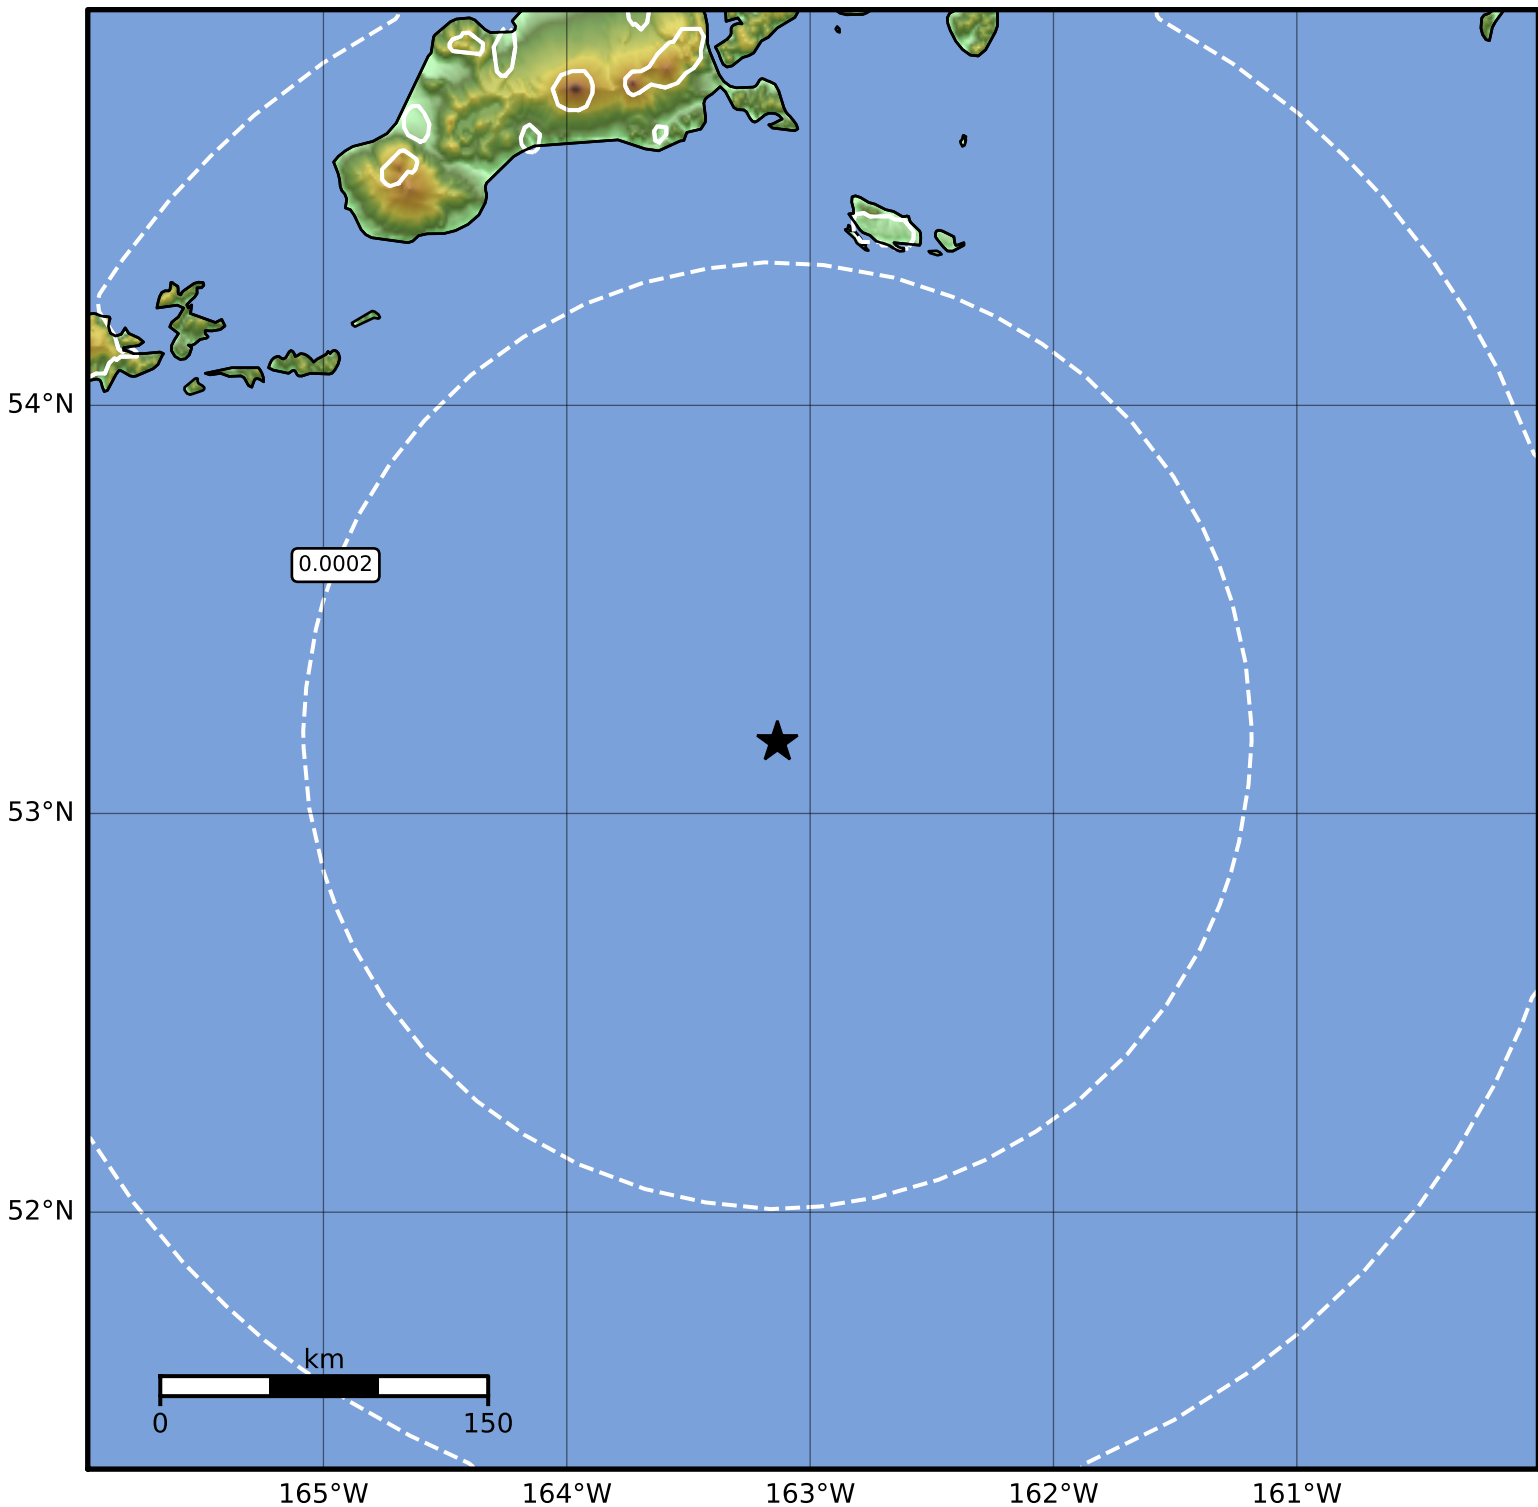

3.0 Second Peak Spectral Acceleration Map Alaska Earthquake Center  
ShakeMap: 187 km (116 miles) S of False Pass  
Mar 16, 2023 14:00:29 UTC M3.6 N53.18 W163.13 Depth: 93.5km ID:ak0233g9n5cp

Scale based on Worden et al. (2012)

△ Seismic Instrument ○ Reported Intensity

★ Epicenter

Version 1: Processed 2023-03-16T14:04:08Z