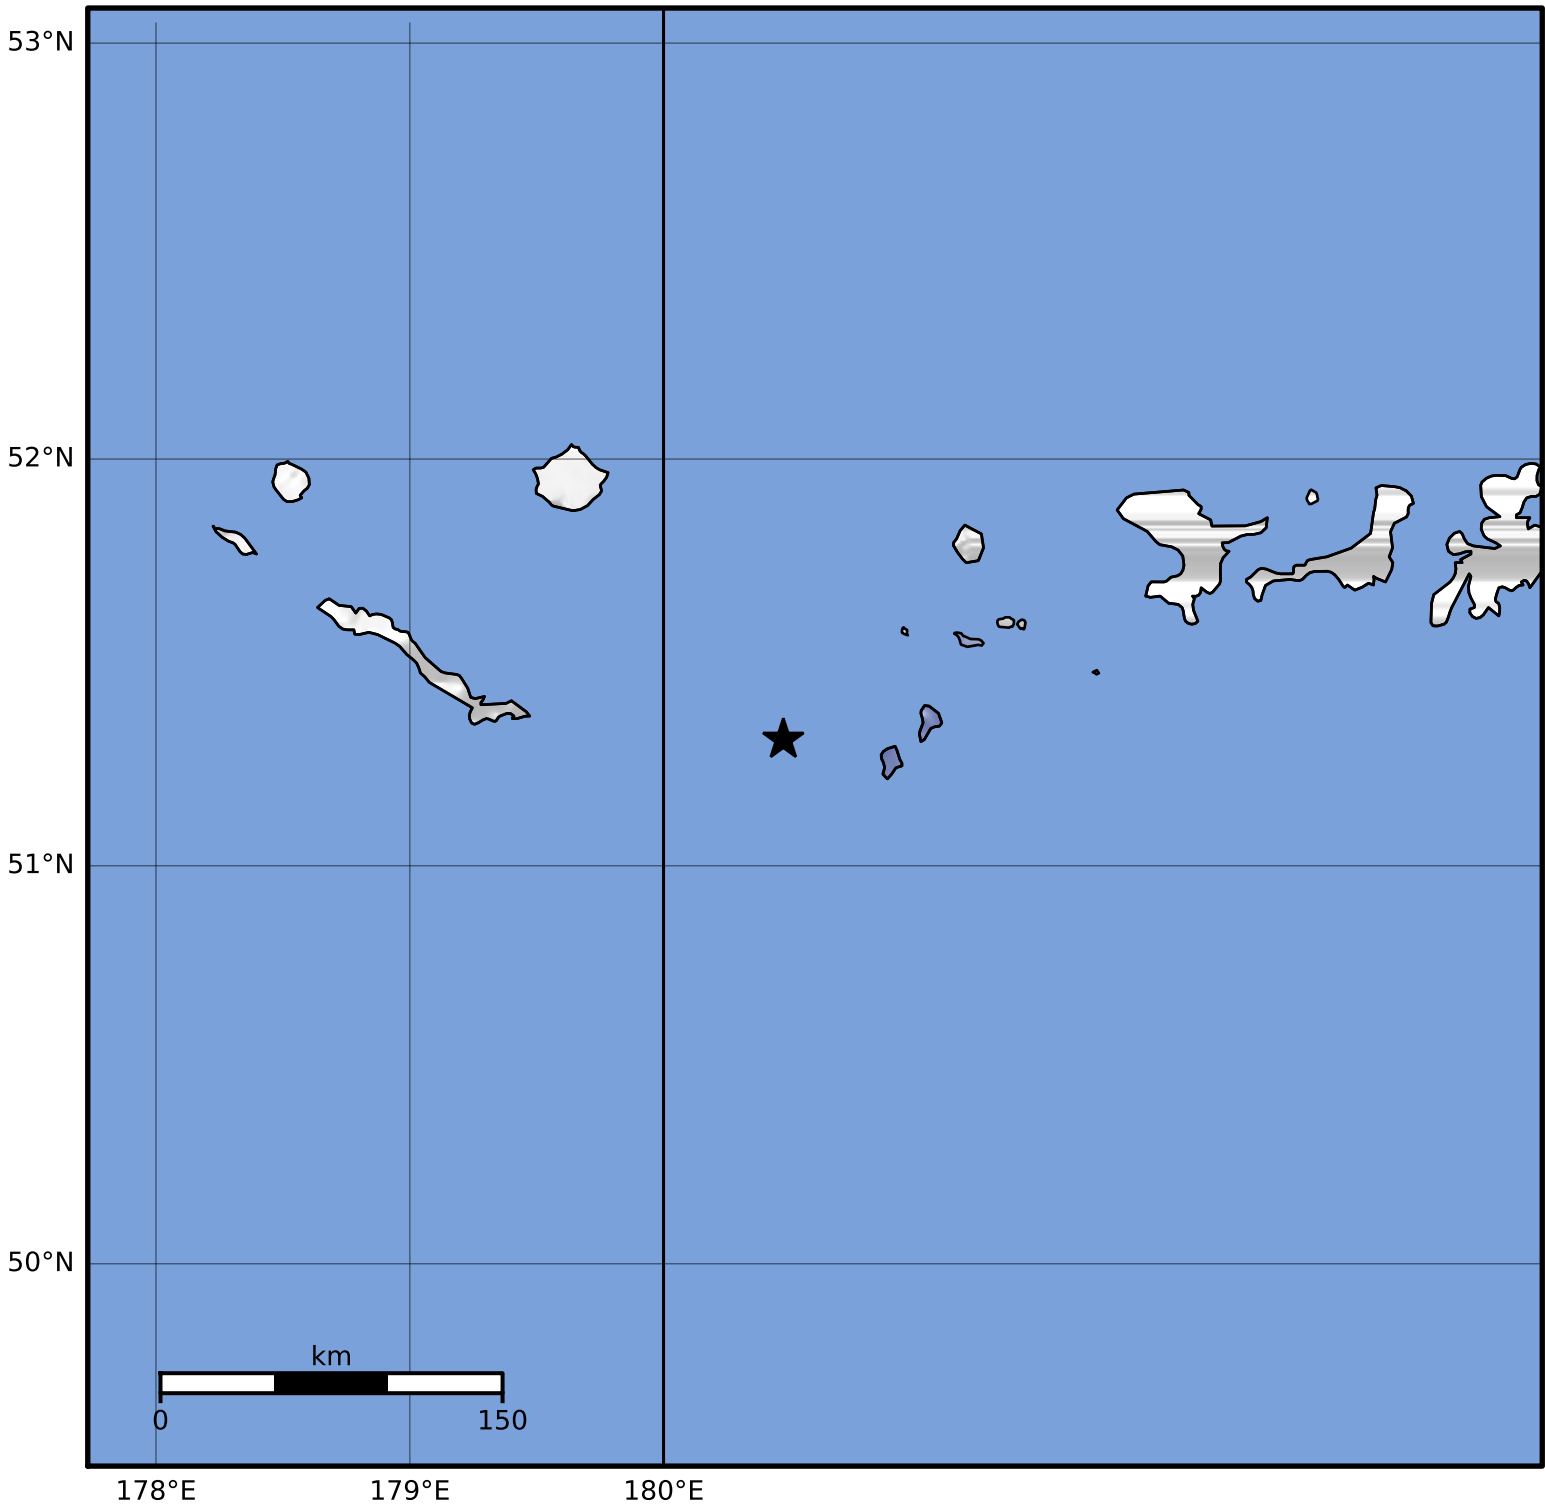

Macroseismic Intensity Map Alaska Earthquake Center  
 ShakeMap: 105 km (65 miles) ESE of Amchitka  
 Jan 02, 2023 13:07:45 UTC M3.7 N51.31 W179.53 Depth: 39.4km ID:ak0233iuxe0

SHAKING	Not felt	Weak	Light	Moderate	Strong	Very strong	Severe	Violent	Extreme
DAMAGE	None	None	None	Very light	Light	Moderate	Moderate/heavy	Heavy	Very heavy
PGA(%g)	<0.0464	0.297	2.76	6.2	11.5	21.5	40.1	74.7	>139
PGV(cm/s)	<0.0215	0.135	1.41	4.65	9.64	20	41.4	85.8	>178
INTENSITY	<b>I</b>	<b>II-III</b>	<b>IV</b>	<b>V</b>	<b>VI</b>	<b>VII</b>	<b>VIII</b>	<b>IX</b>	<b>X+</b>

Scale based on Worden et al. (2012)

Version 2: Processed 2023-01-02T19:28:08Z

△ Seismic Instrument ○ Reported Intensity

★ Epicenter