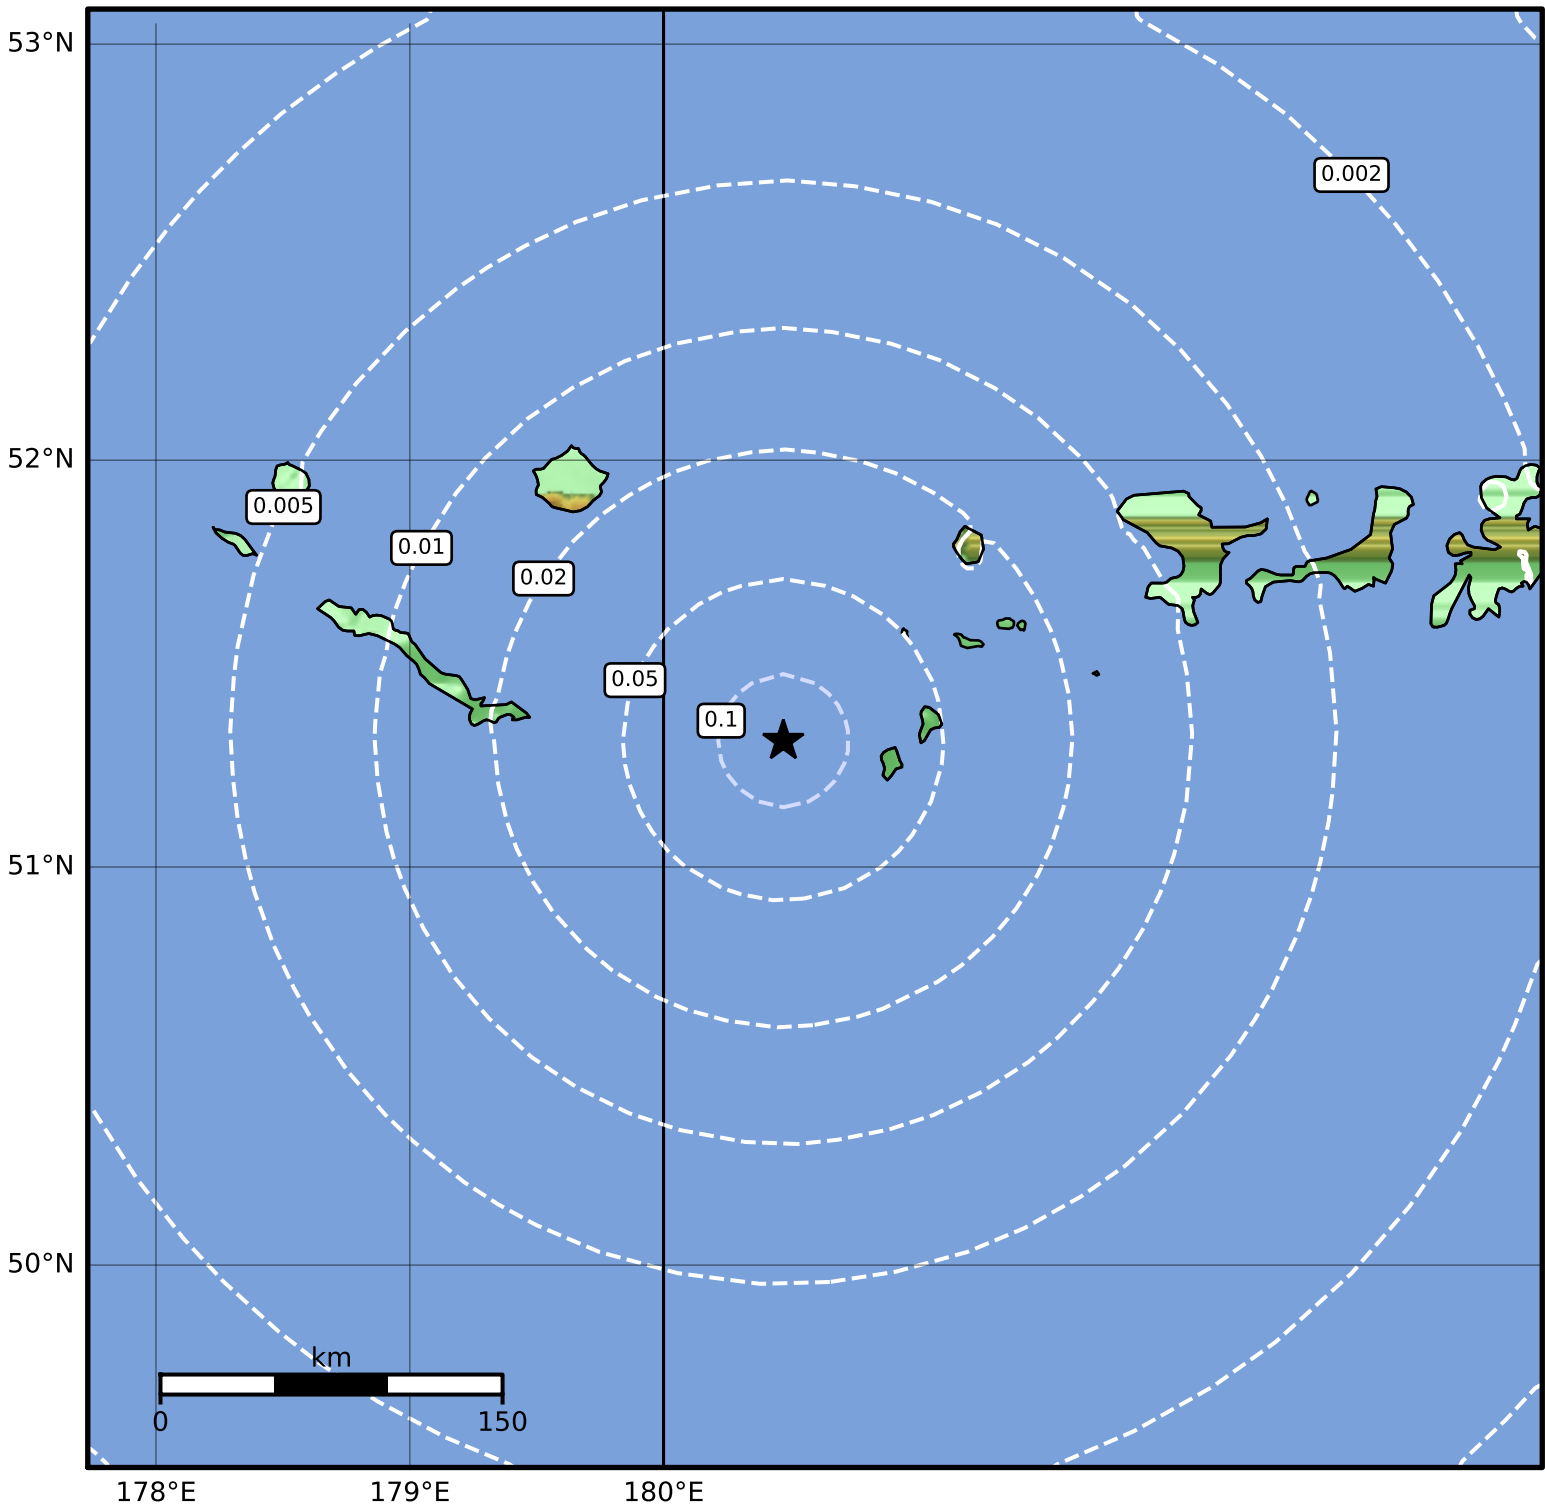

Peak Ground Acceleration Map Alaska Earthquake Center
 ShakeMap: 105 km (65 miles) ESE of Amchitka
 Jan 02, 2023 13:07:45 UTC M3.7 N51.31 W179.53 Depth: 39.4km ID:ak0233iuxe0

PGA (%g)	0.1	0.2	0.5	1	2	5	10	20	50	100	200
----------	-----	-----	-----	---	---	---	----	----	----	-----	-----

Scale based on Worden et al. (2012)

Version 2: Processed 2023-01-02T19:28:08Z

△ Seismic Instrument ○ Reported Intensity

★ Epicenter