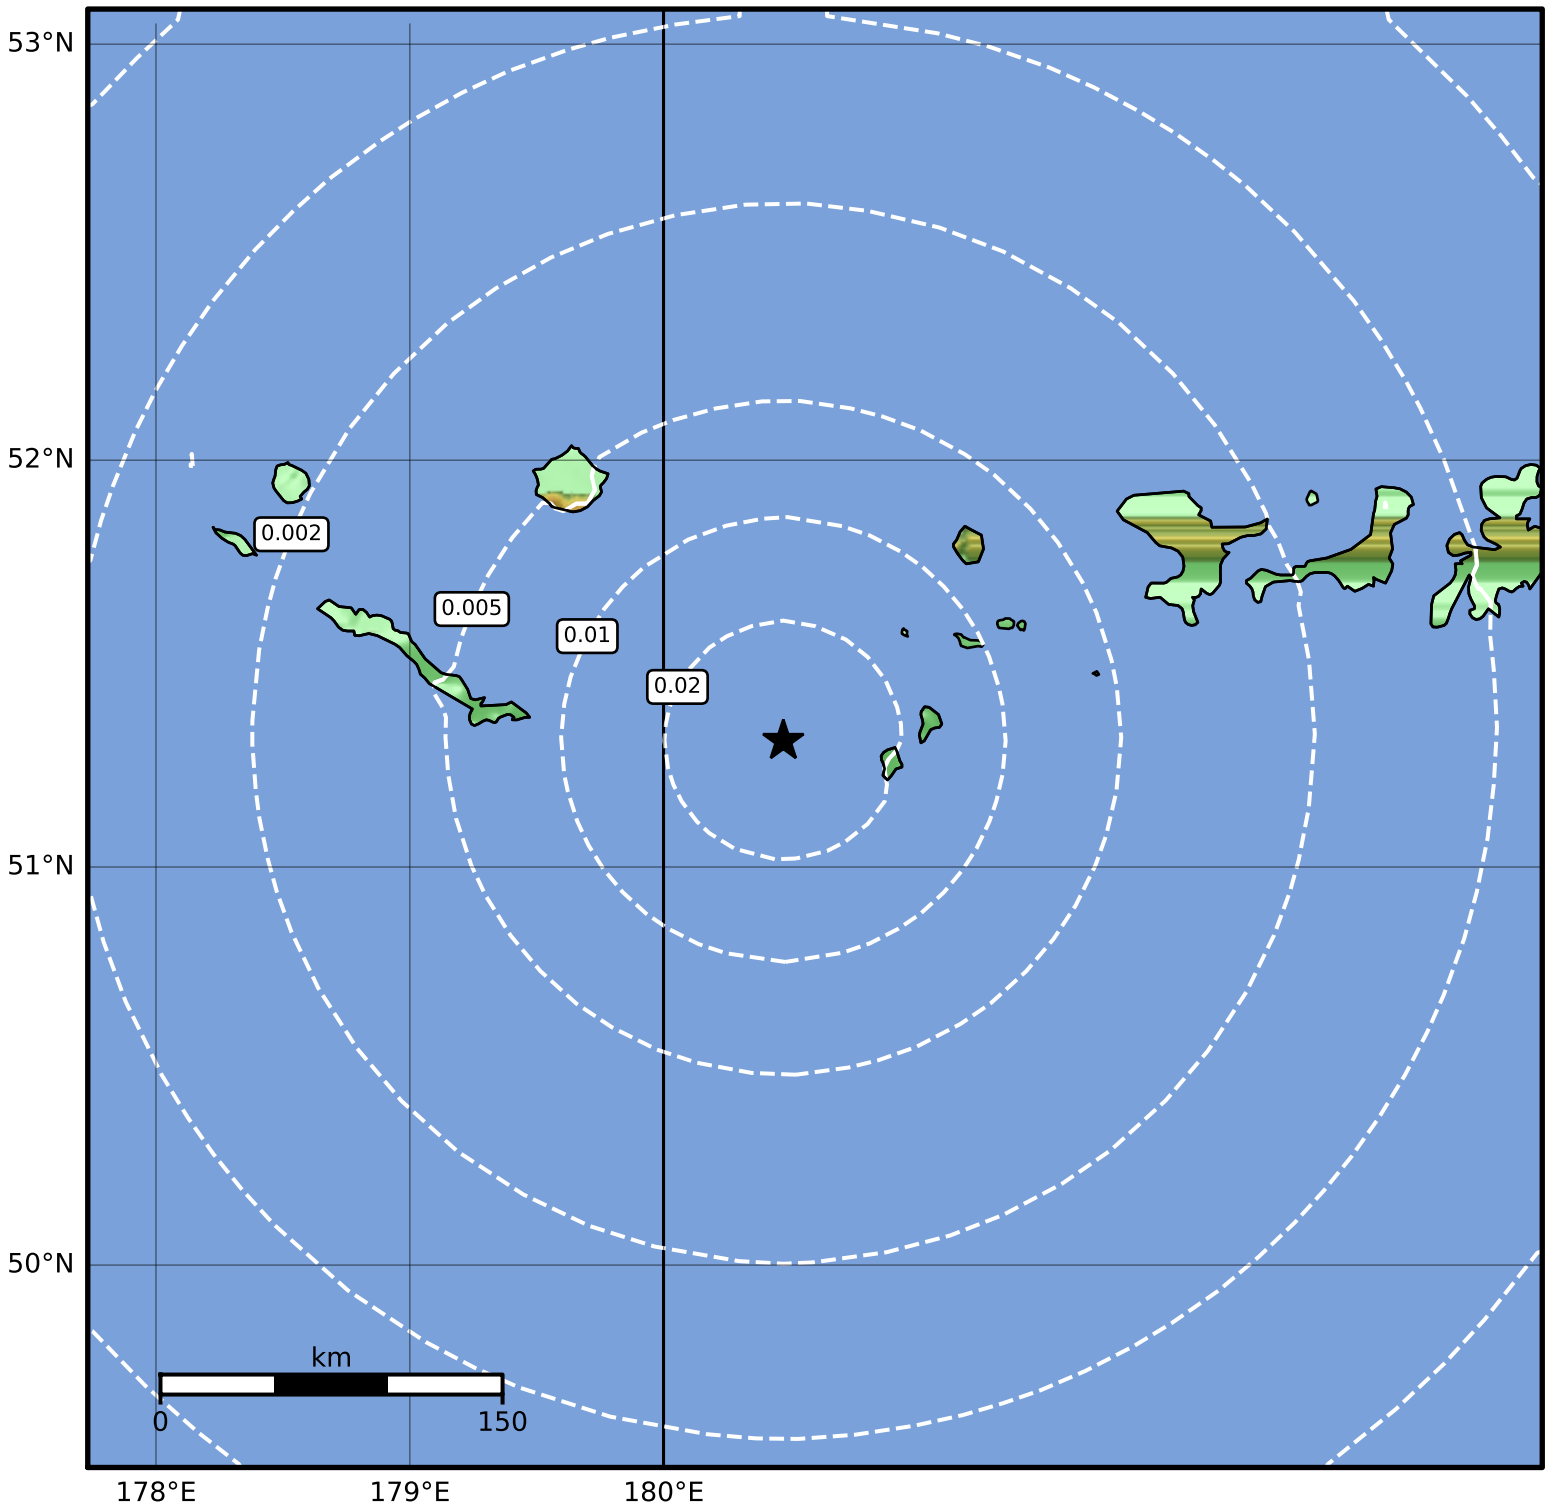

Peak Ground Velocity Map Alaska Earthquake Center  
 ShakeMap: 105 km (65 miles) ESE of Amchitka  
 Jan 02, 2023 13:07:45 UTC M3.7 N51.31 W179.53 Depth: 39.4km ID:ak0233iuxe0

PGV (cm/s)	0.1	0.2	0.5	1	2	5	10	20	50	100	200
------------	-----	-----	-----	---	---	---	----	----	----	-----	-----

Scale based on Worden et al. (2012)

Version 2: Processed 2023-01-02T19:28:08Z

△ Seismic Instrument ○ Reported Intensity

★ Epicenter