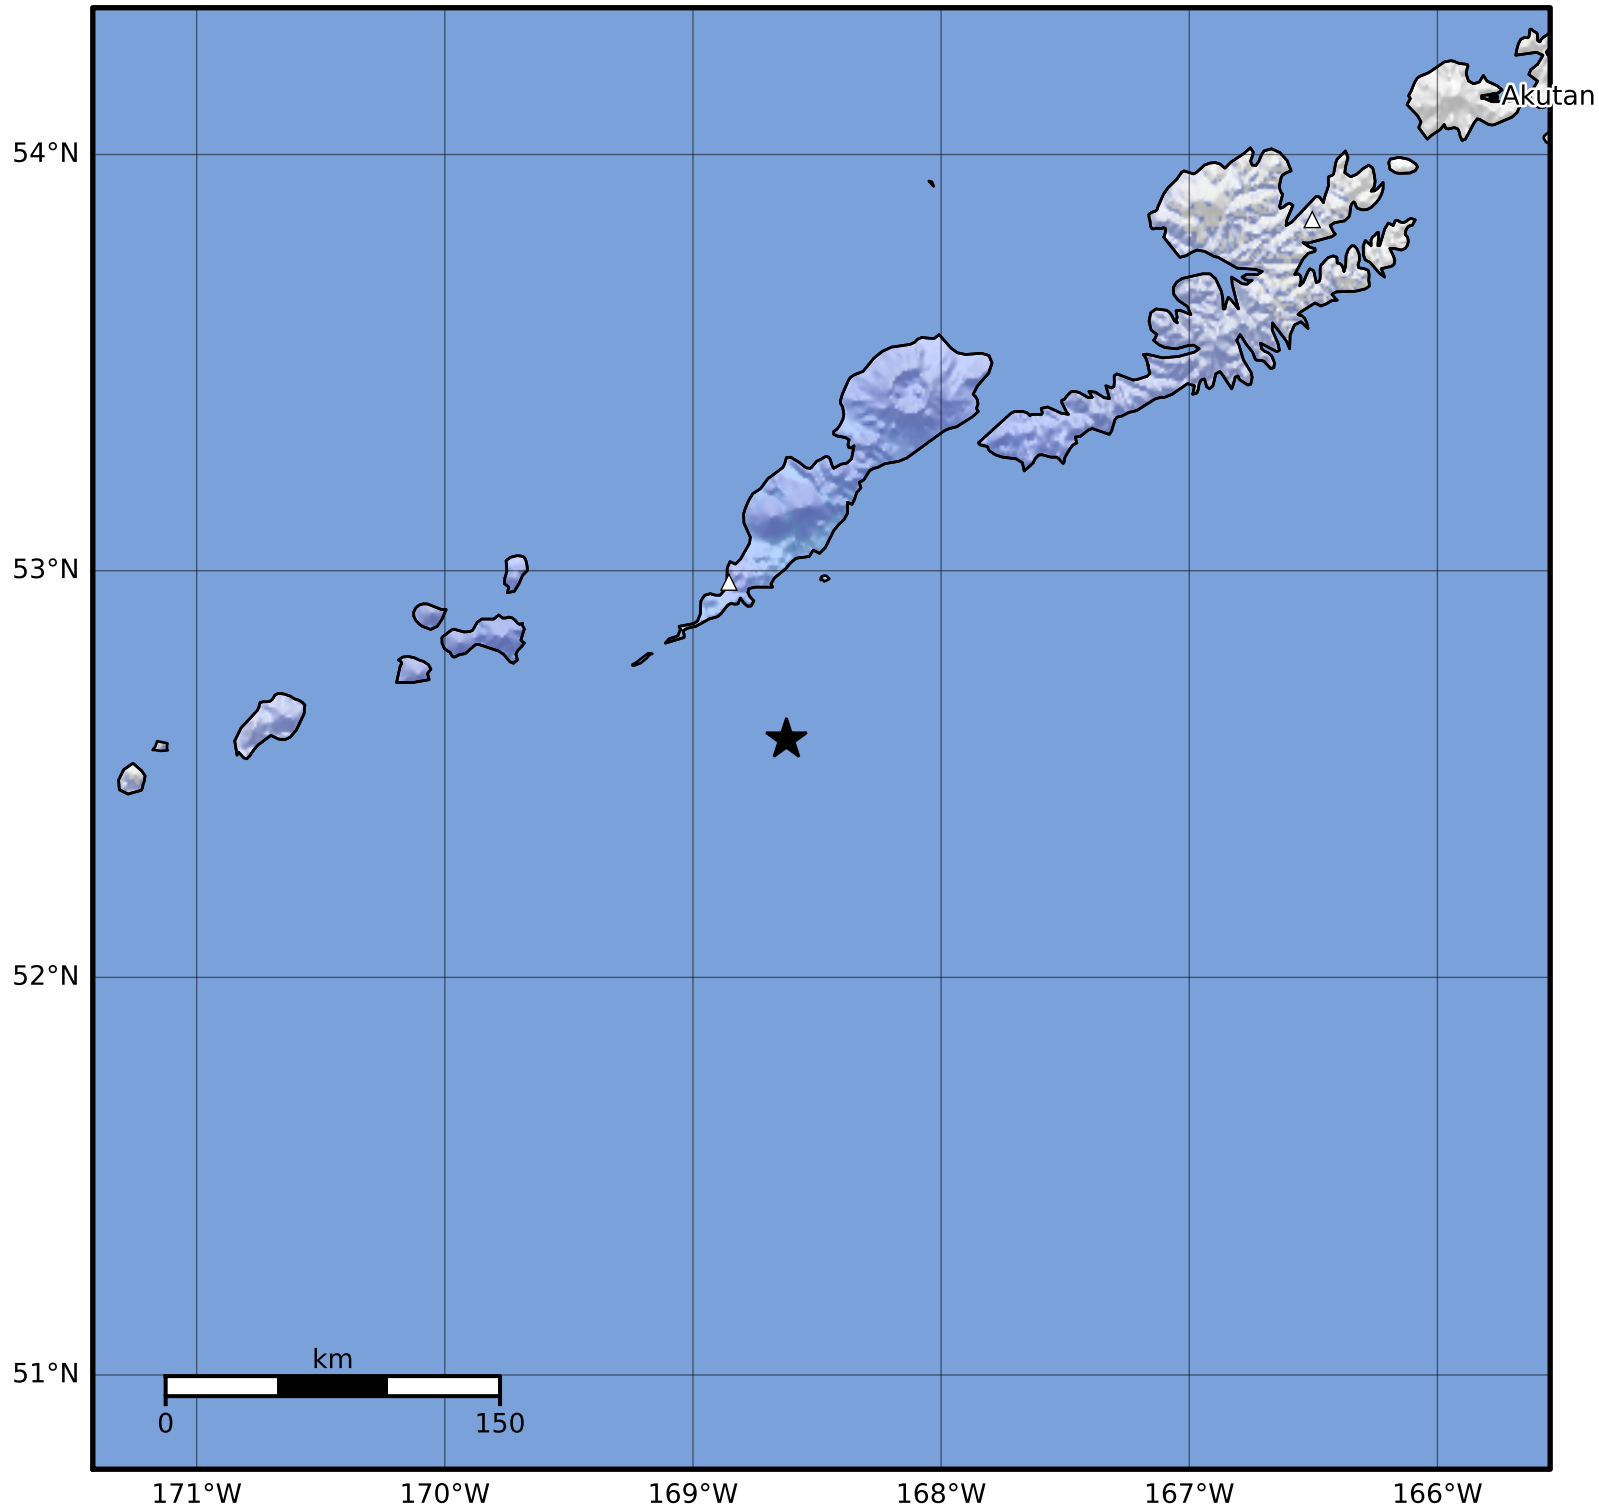

Macroseismic Intensity Map Alaska Earthquake Center  
 ShakeMap: 42 km (26 miles) SSE of Nikolski  
 Jan 02, 2023 17:58:15 UTC M3.6 N52.59 W168.62 Depth: 64.4km ID:ak0233ljiz1

SHAKING	Not felt	Weak	Light	Moderate	Strong	Very strong	Severe	Violent	Extreme
DAMAGE	None	None	None	Very light	Light	Moderate	Moderate/heavy	Heavy	Very heavy
PGA(%g)	<0.0464	0.297	2.76	6.2	11.5	21.5	40.1	74.7	>139
PGV(cm/s)	<0.0215	0.135	1.41	4.65	9.64	20	41.4	85.8	>178
INTENSITY	<b>I</b>	<b>II-III</b>	<b>IV</b>	<b>V</b>	<b>VI</b>	<b>VII</b>	<b>VIII</b>	<b>IX</b>	<b>X+</b>

Scale based on Worden et al. (2012)

Version 1: Processed 2023-01-02T18:03:12Z

△ Seismic Instrument ○ Reported Intensity

★ Epicenter