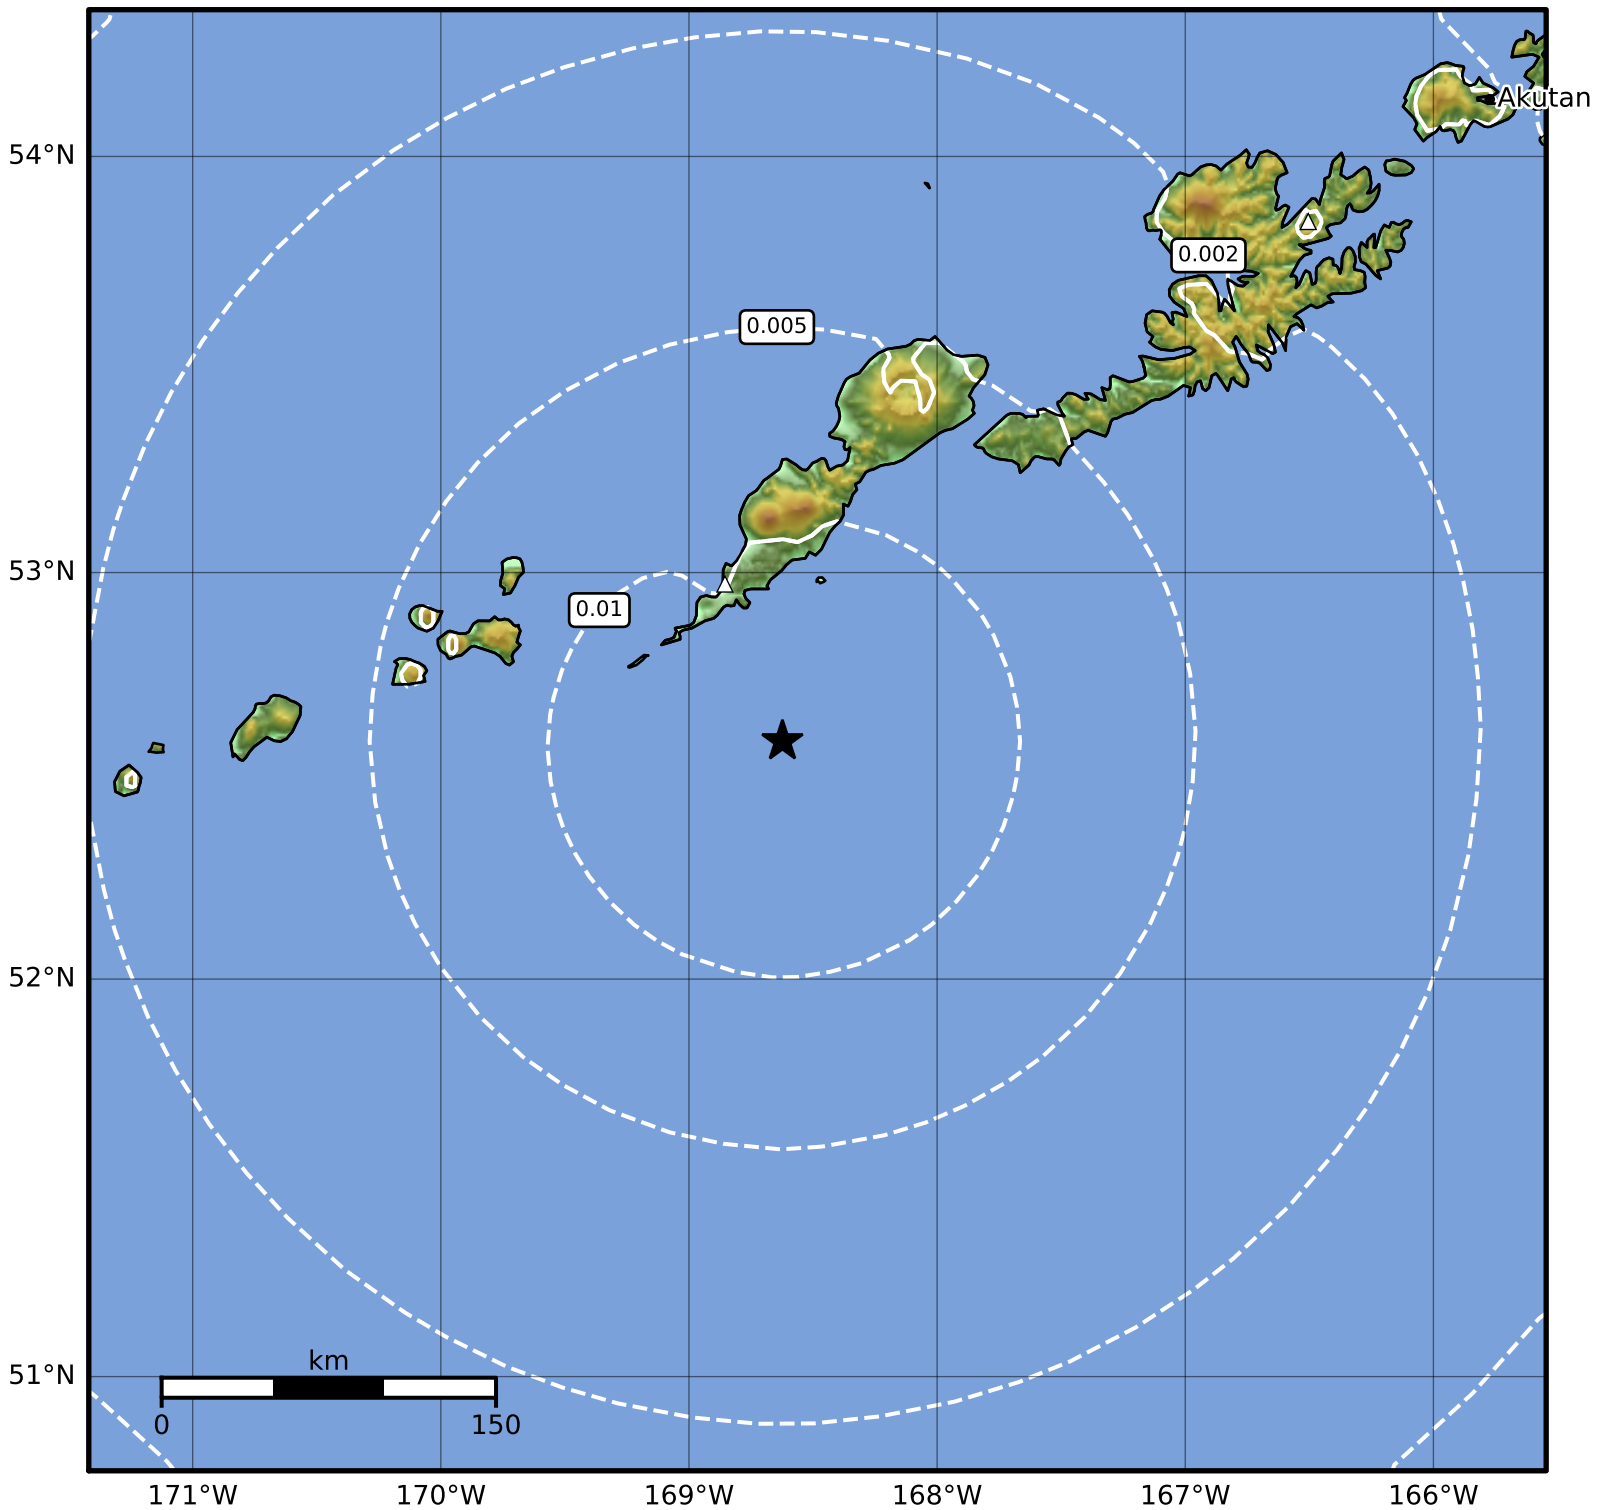

Peak Ground Velocity Map Alaska Earthquake Center
ShakeMap: 42 km (26 miles) SSE of Nikolski
Jan 02, 2023 17:58:15 UTC M3.6 N52.59 W168.62 Depth: 64.4km ID:ak0233ljiz1

Scale based on Worden et al. (2012)

Version 1: Processed 2023-01-02T18:03:12Z

△ Seismic Instrument ○ Reported Intensity

★ Epicenter