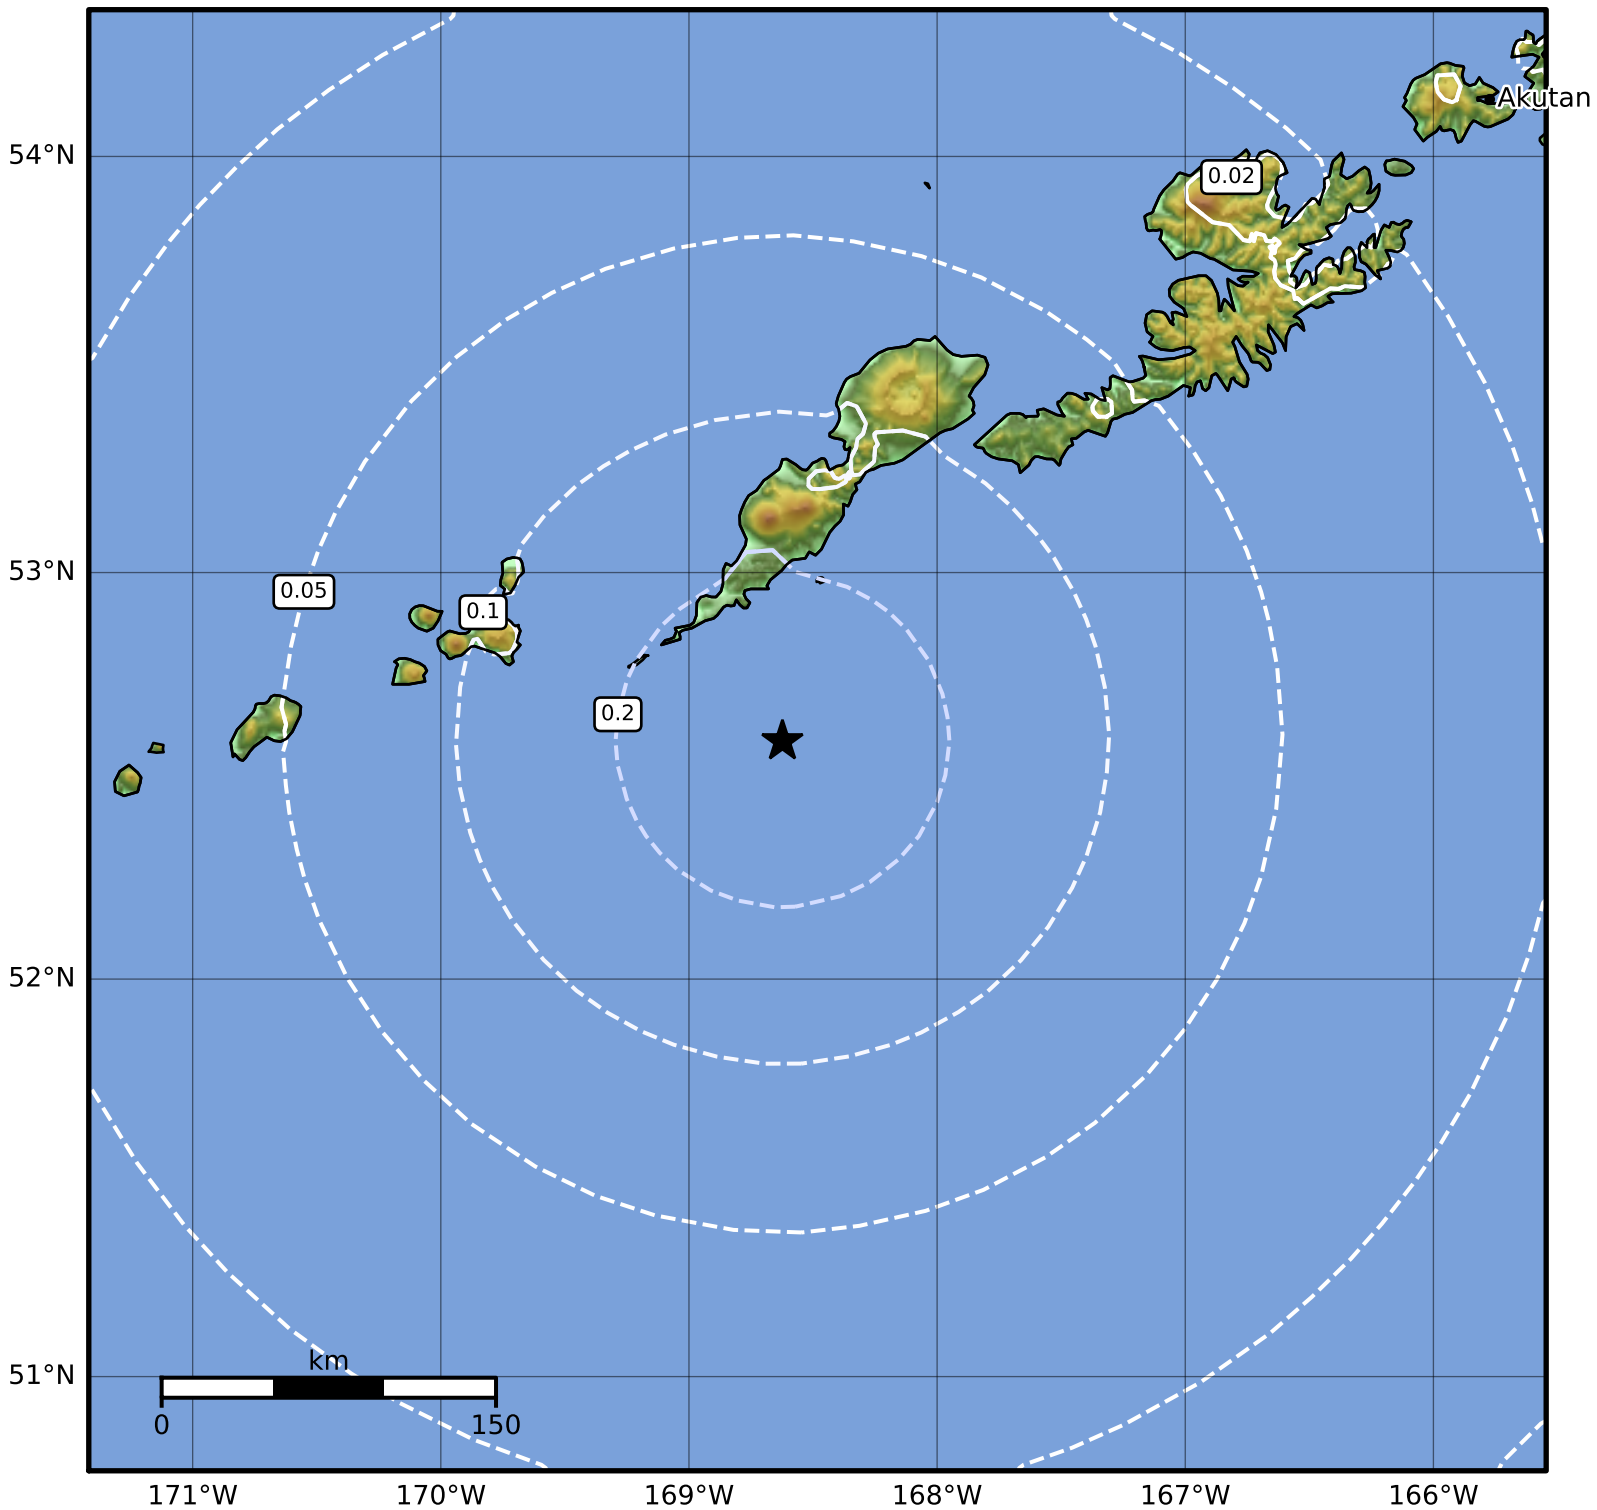

0.3 Second Peak Spectral Acceleration Map Alaska Earthquake Center
 ShakeMap: 42 km (26 miles) SSE of Nikolski
 Jan 02, 2023 17:58:15 UTC M3.6 N52.59 W168.62 Depth: 64.4km ID:ak0233ljiz1

SA(0.3) (%g)	0.1	0.2	0.5	1	2	5	10	20	50	100	200

Scale based on Worden et al. (2012)

Version 1: Processed 2023-01-02T18:03:12Z

△ Seismic Instrument ○ Reported Intensity

★ Epicenter