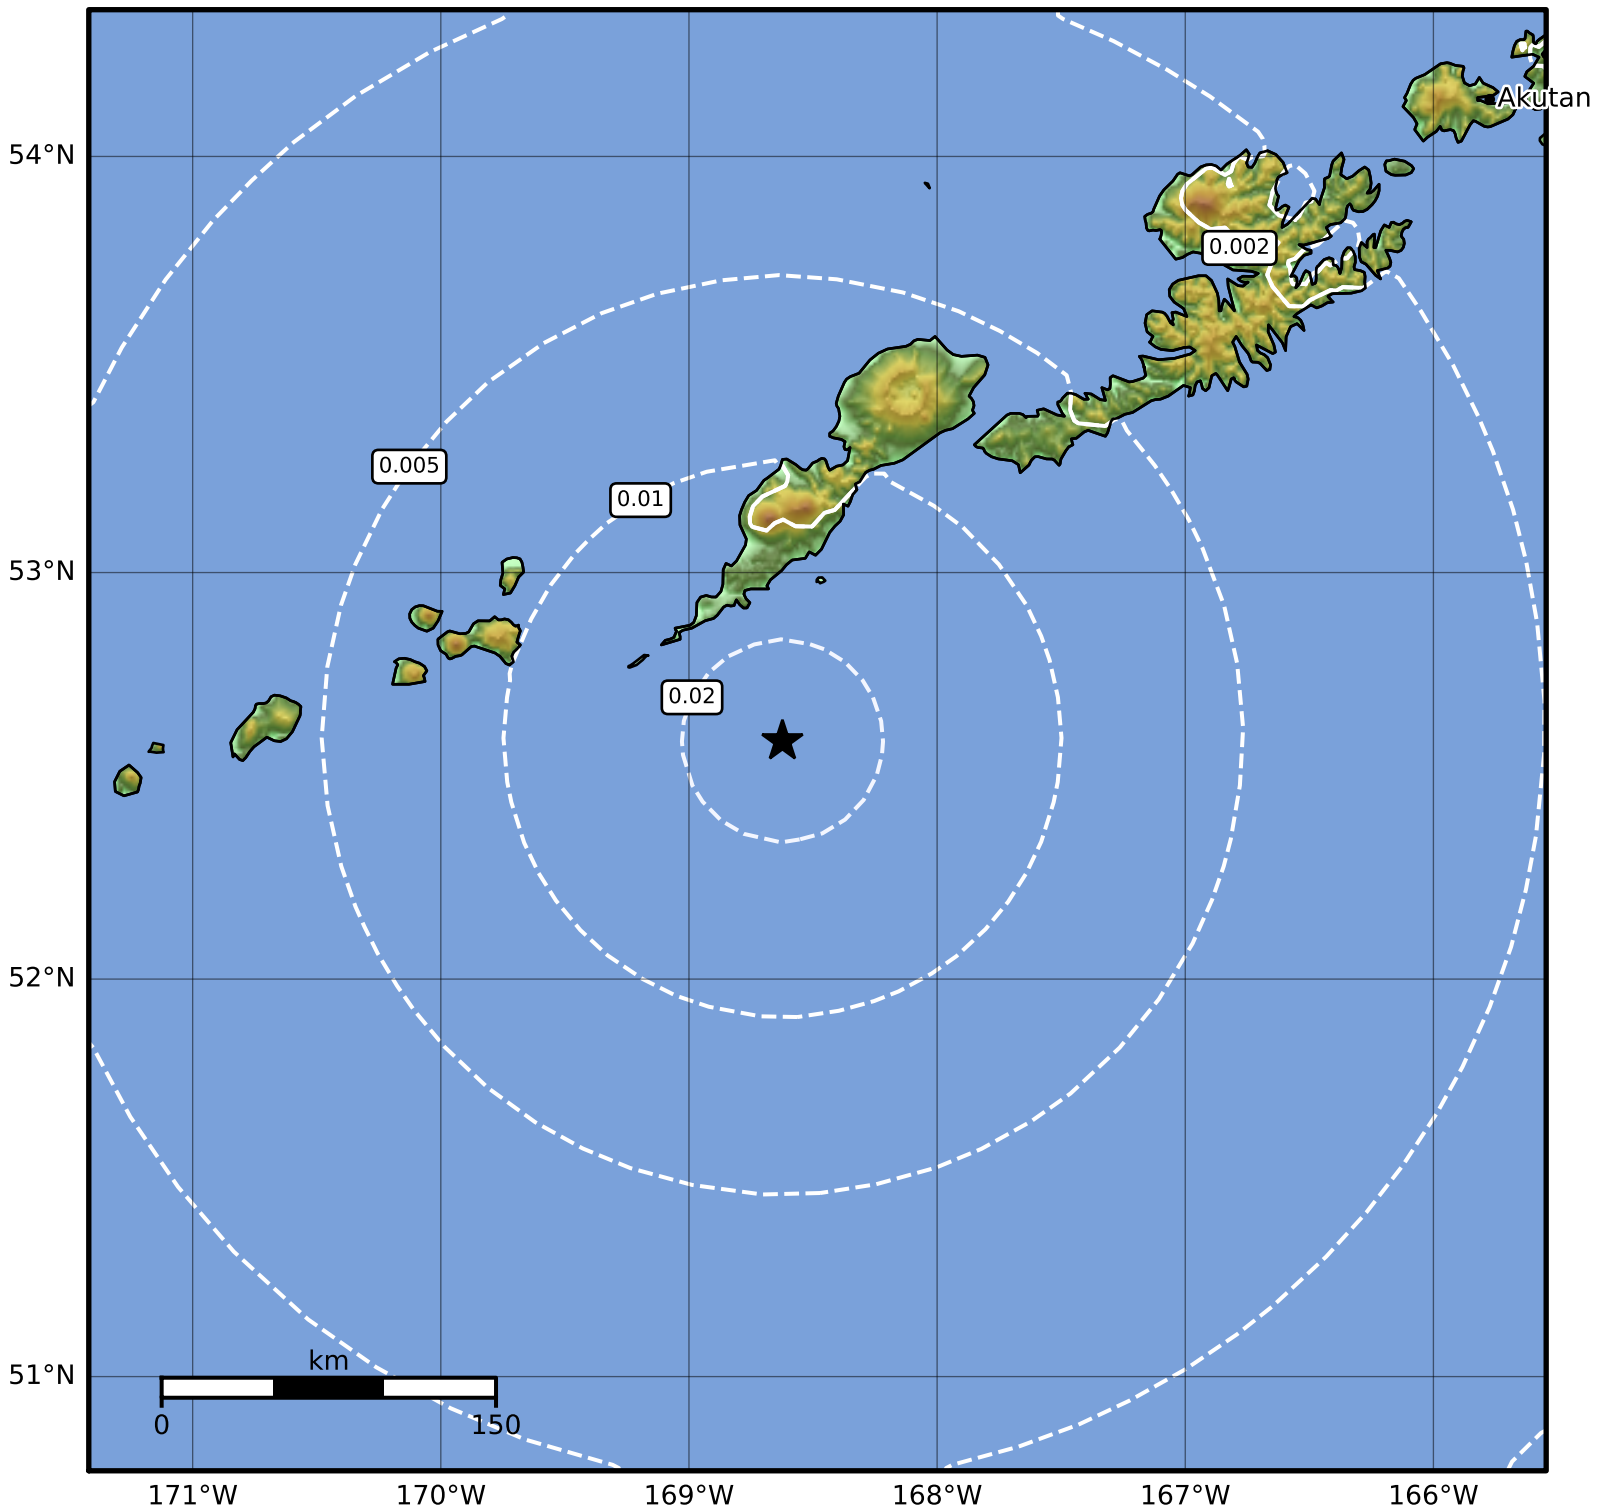

1.0 Second Peak Spectral Acceleration Map Alaska Earthquake Center  
 ShakeMap: 42 km (26 miles) SSE of Nikolski  
 Jan 02, 2023 17:58:15 UTC M3.6 N52.59 W168.62 Depth: 64.4km ID:ak0233ljiz1

Scale based on Worden et al. (2012)

Version 1: Processed 2023-01-02T18:03:12Z

△ Seismic Instrument ○ Reported Intensity

★ Epicenter