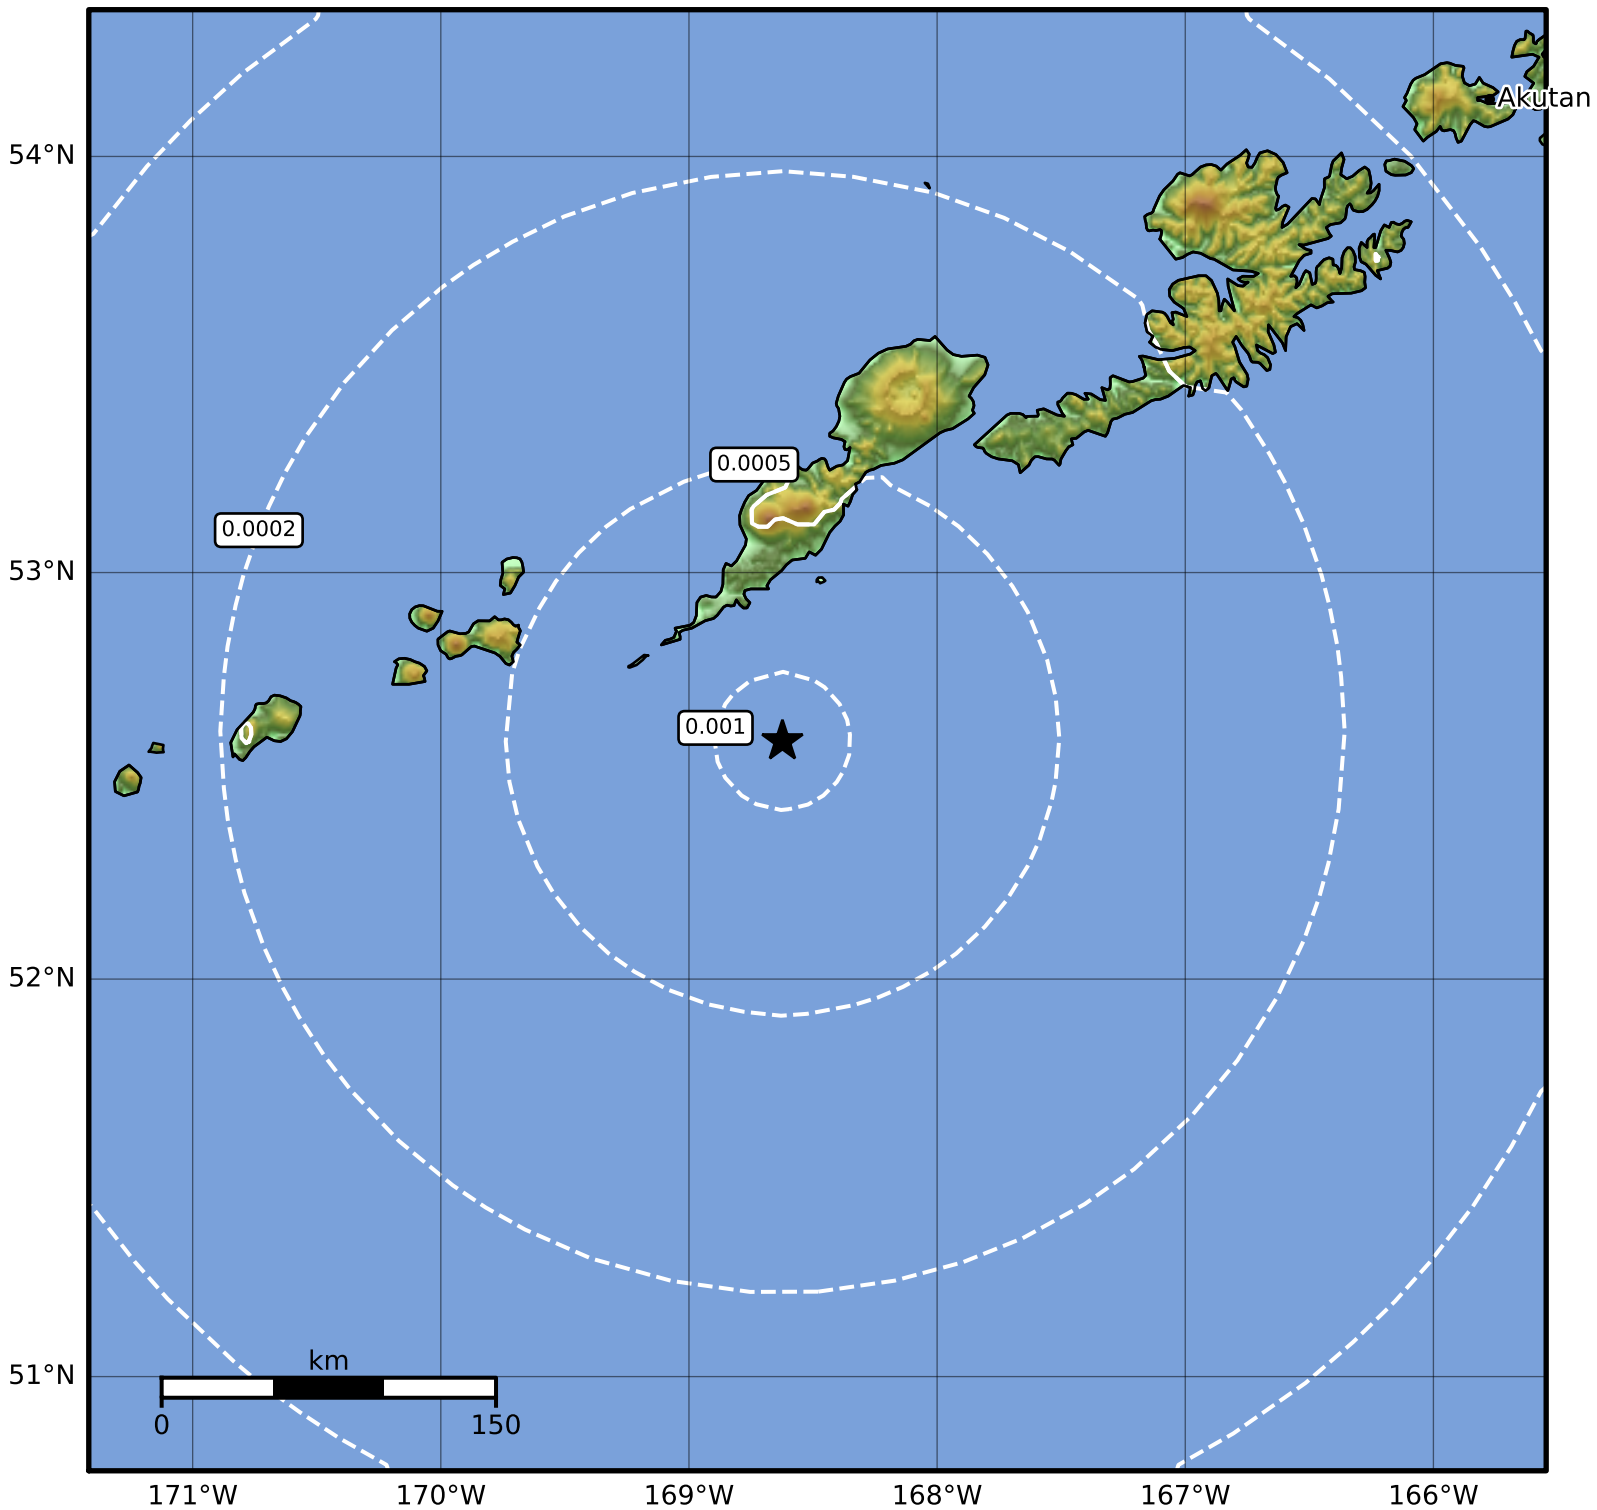

3.0 Second Peak Spectral Acceleration Map Alaska Earthquake Center
ShakeMap: 42 km (26 miles) SSE of Nikolski
Jan 02, 2023 17:58:15 UTC M3.6 N52.59 W168.62 Depth: 64.4km ID:ak0233ljiz1

Scale based on Worden et al. (2012)

Version 1: Processed 2023-01-02T18:03:12Z

△ Seismic Instrument ○ Reported Intensity

★ Epicenter