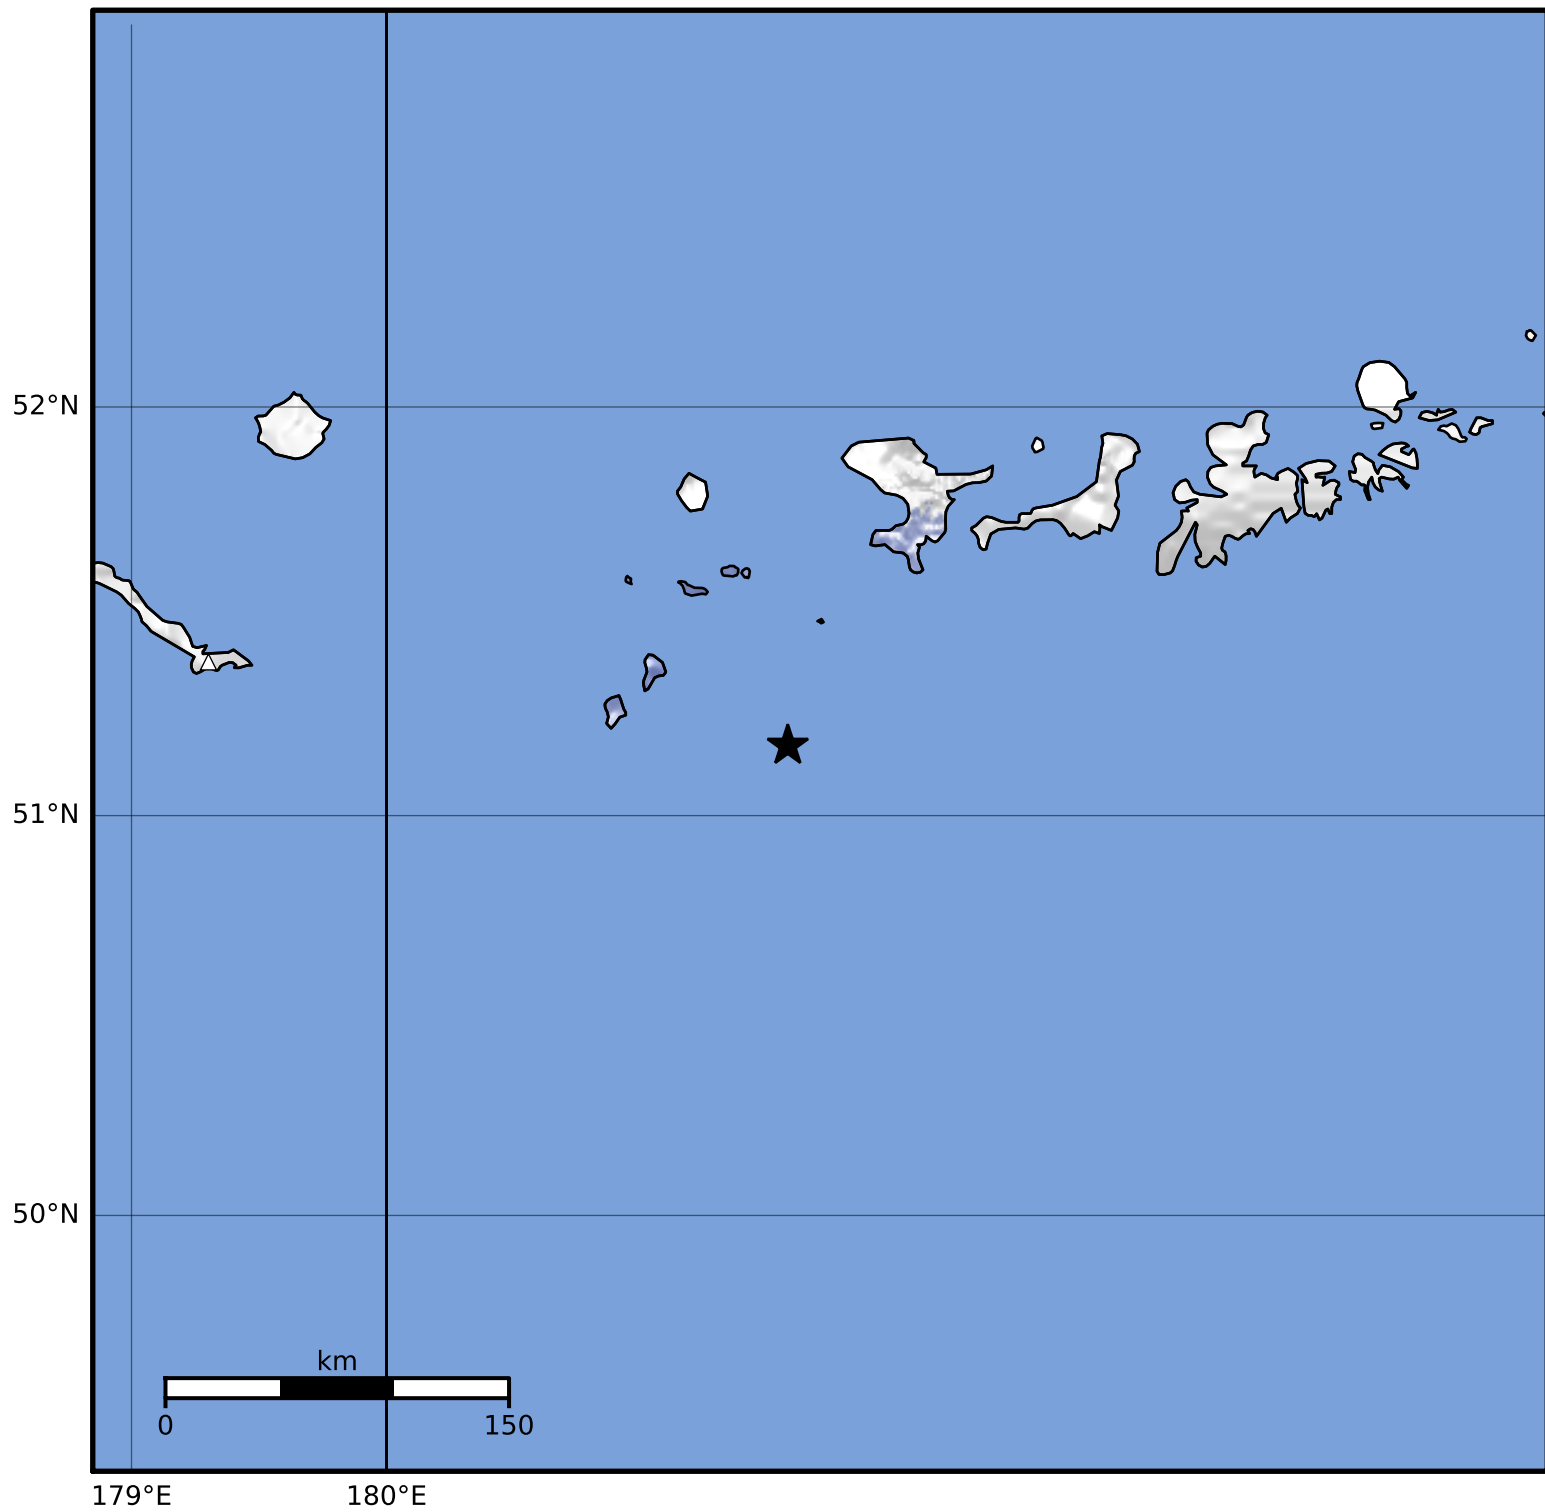

Macroseismic Intensity Map Alaska Earthquake Center
 ShakeMap: 145 km (90 miles) WSW of Adak
 Apr 06, 2023 19:36:35 UTC M3.8 N51.17 W178.43 Depth: 25.8km ID:ak0234f34c66

SHAKING	Not felt	Weak	Light	Moderate	Strong	Very strong	Severe	Violent	Extreme
DAMAGE	None	None	None	Very light	Light	Moderate	Moderate/heavy	Heavy	Very heavy
PGA(%g)	<0.0464	0.297	2.76	6.2	11.5	21.5	40.1	74.7	>139
PGV(cm/s)	<0.0215	0.135	1.41	4.65	9.64	20	41.4	85.8	>178
INTENSITY	I	II-III	IV	V	VI	VII	VIII	IX	X+

Scale based on Worden et al. (2012)

Version 2: Processed 2023-04-06T20:21:48Z

△ Seismic Instrument ○ Reported Intensity

★ Epicenter