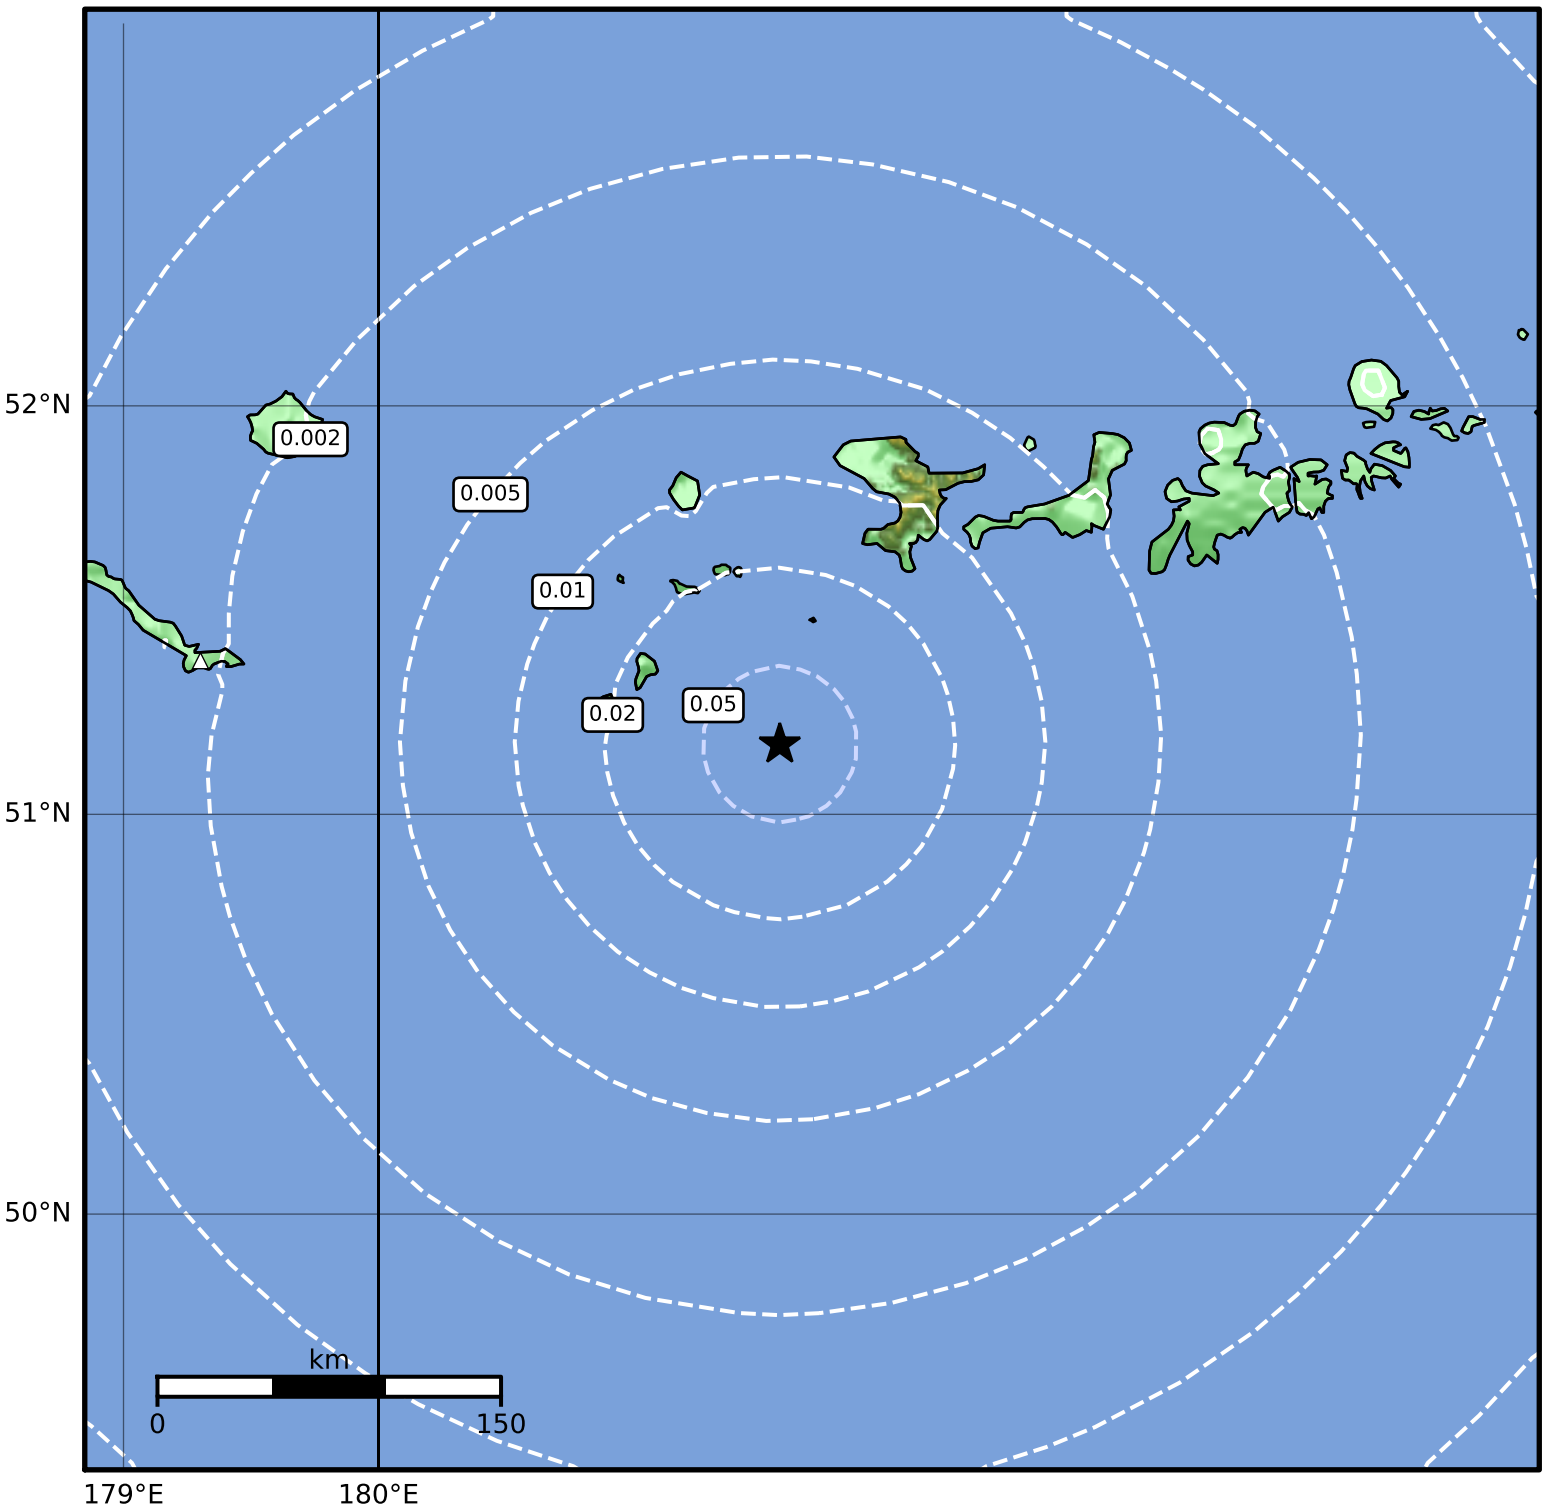

Peak Ground Velocity Map Alaska Earthquake Center  
 ShakeMap: 145 km (90 miles) WSW of Adak  
 Apr 06, 2023 19:36:35 UTC M3.8 N51.17 W178.43 Depth: 25.8km ID:ak0234f34c66

<b>PGV (cm/s)</b>	<b>0.1</b>	<b>0.2</b>	<b>0.5</b>	<b>1</b>	<b>2</b>	<b>5</b>	<b>10</b>	<b>20</b>	<b>50</b>	<b>100</b>	<b>200</b>
-------------------	------------	------------	------------	----------	----------	----------	-----------	-----------	-----------	------------	------------

Scale based on Worden et al. (2012)

Version 2: Processed 2023-04-06T20:21:48Z

△ Seismic Instrument    ○ Reported Intensity

★ Epicenter