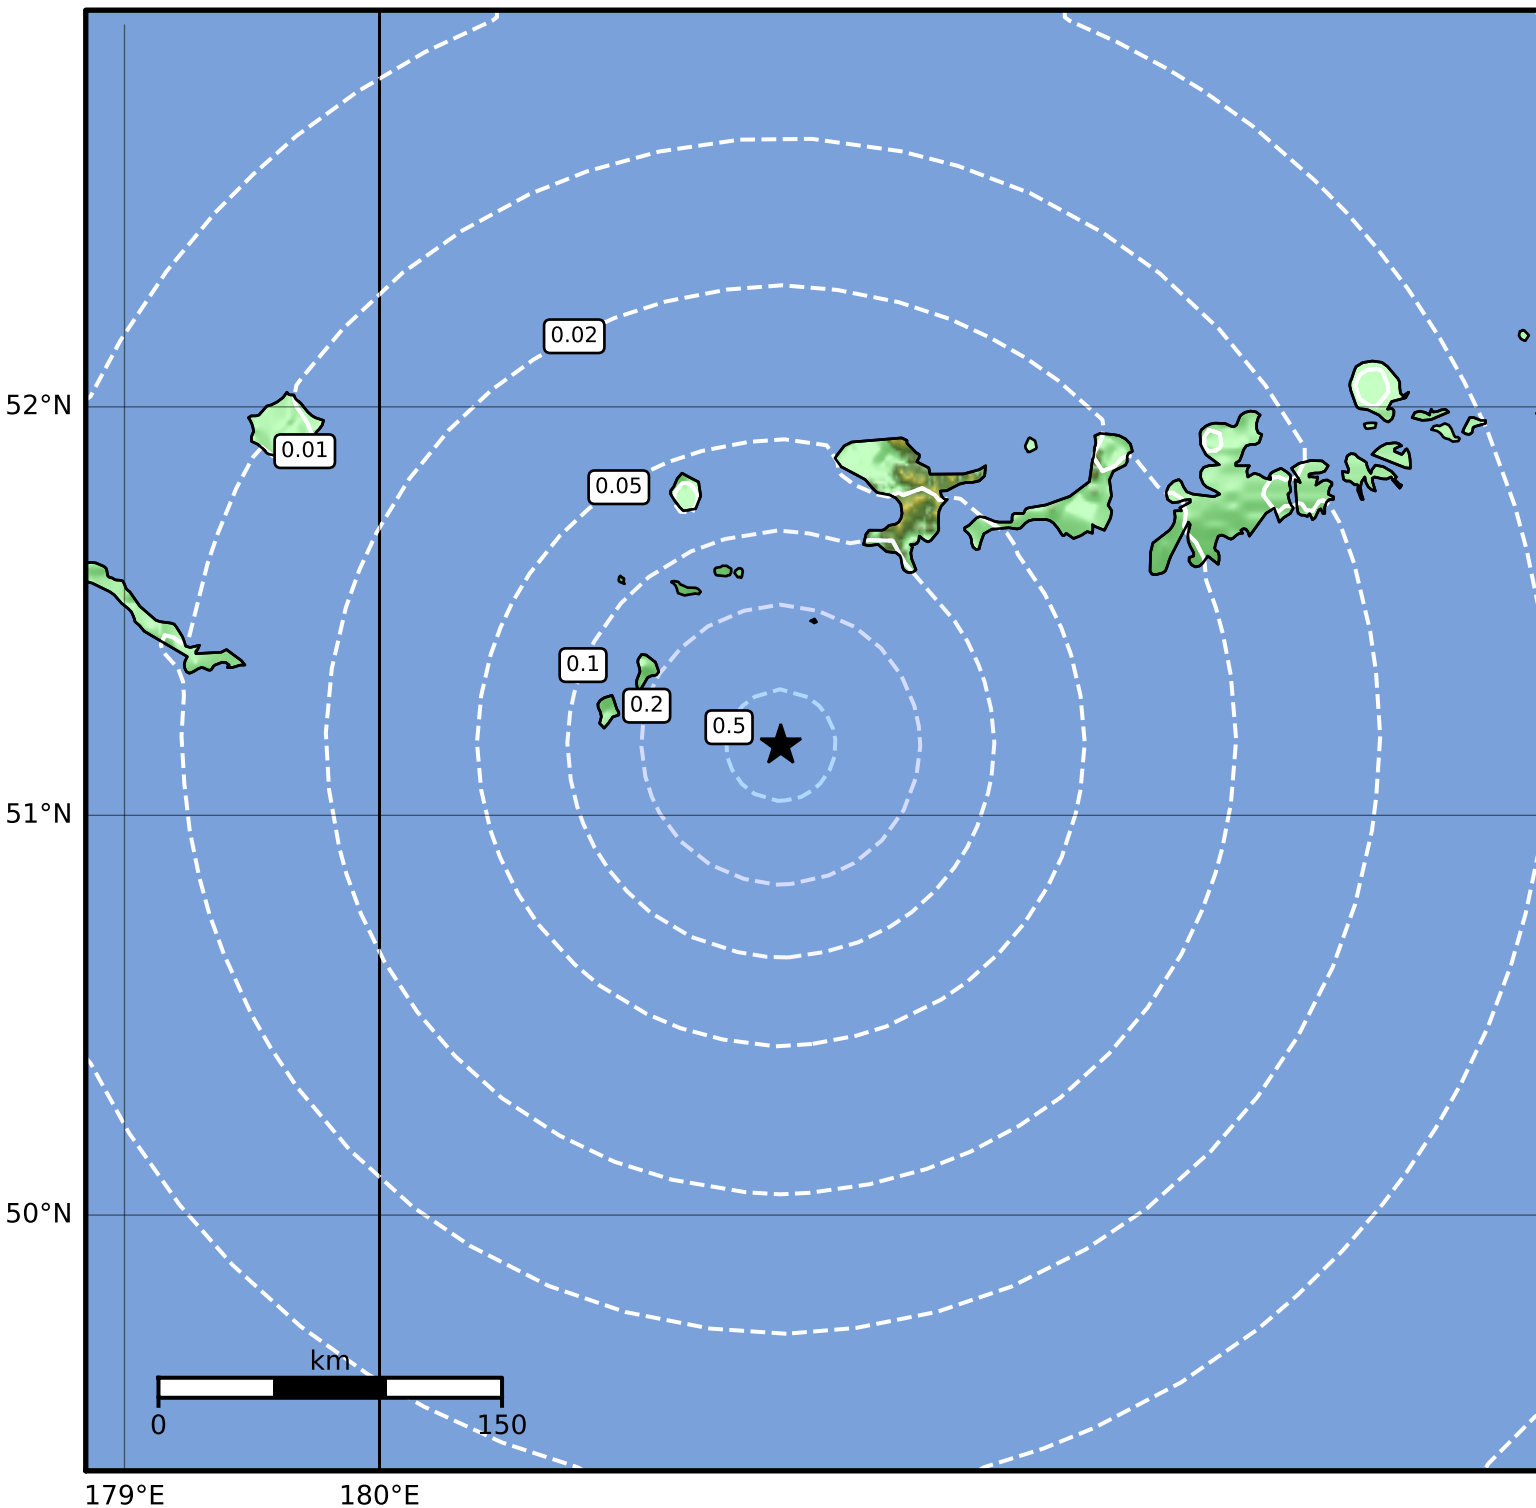

0.3 Second Peak Spectral Acceleration Map Alaska Earthquake Center  
 ShakeMap: 145 km (90 miles) WSW of Adak  
 Apr 06, 2023 19:36:35 UTC M3.8 N51.17 W178.43 Depth: 25.8km ID:ak0234f34c66

SA(0.3) (%g)	0.1	0.2	0.5	1	2	5	10	20	50	100	200
--------------	-----	-----	-----	---	---	---	----	----	----	-----	-----

Scale based on Worden et al. (2012)

Version 2: Processed 2023-04-06T20:21:48Z

△ Seismic Instrument ○ Reported Intensity

★ Epicenter