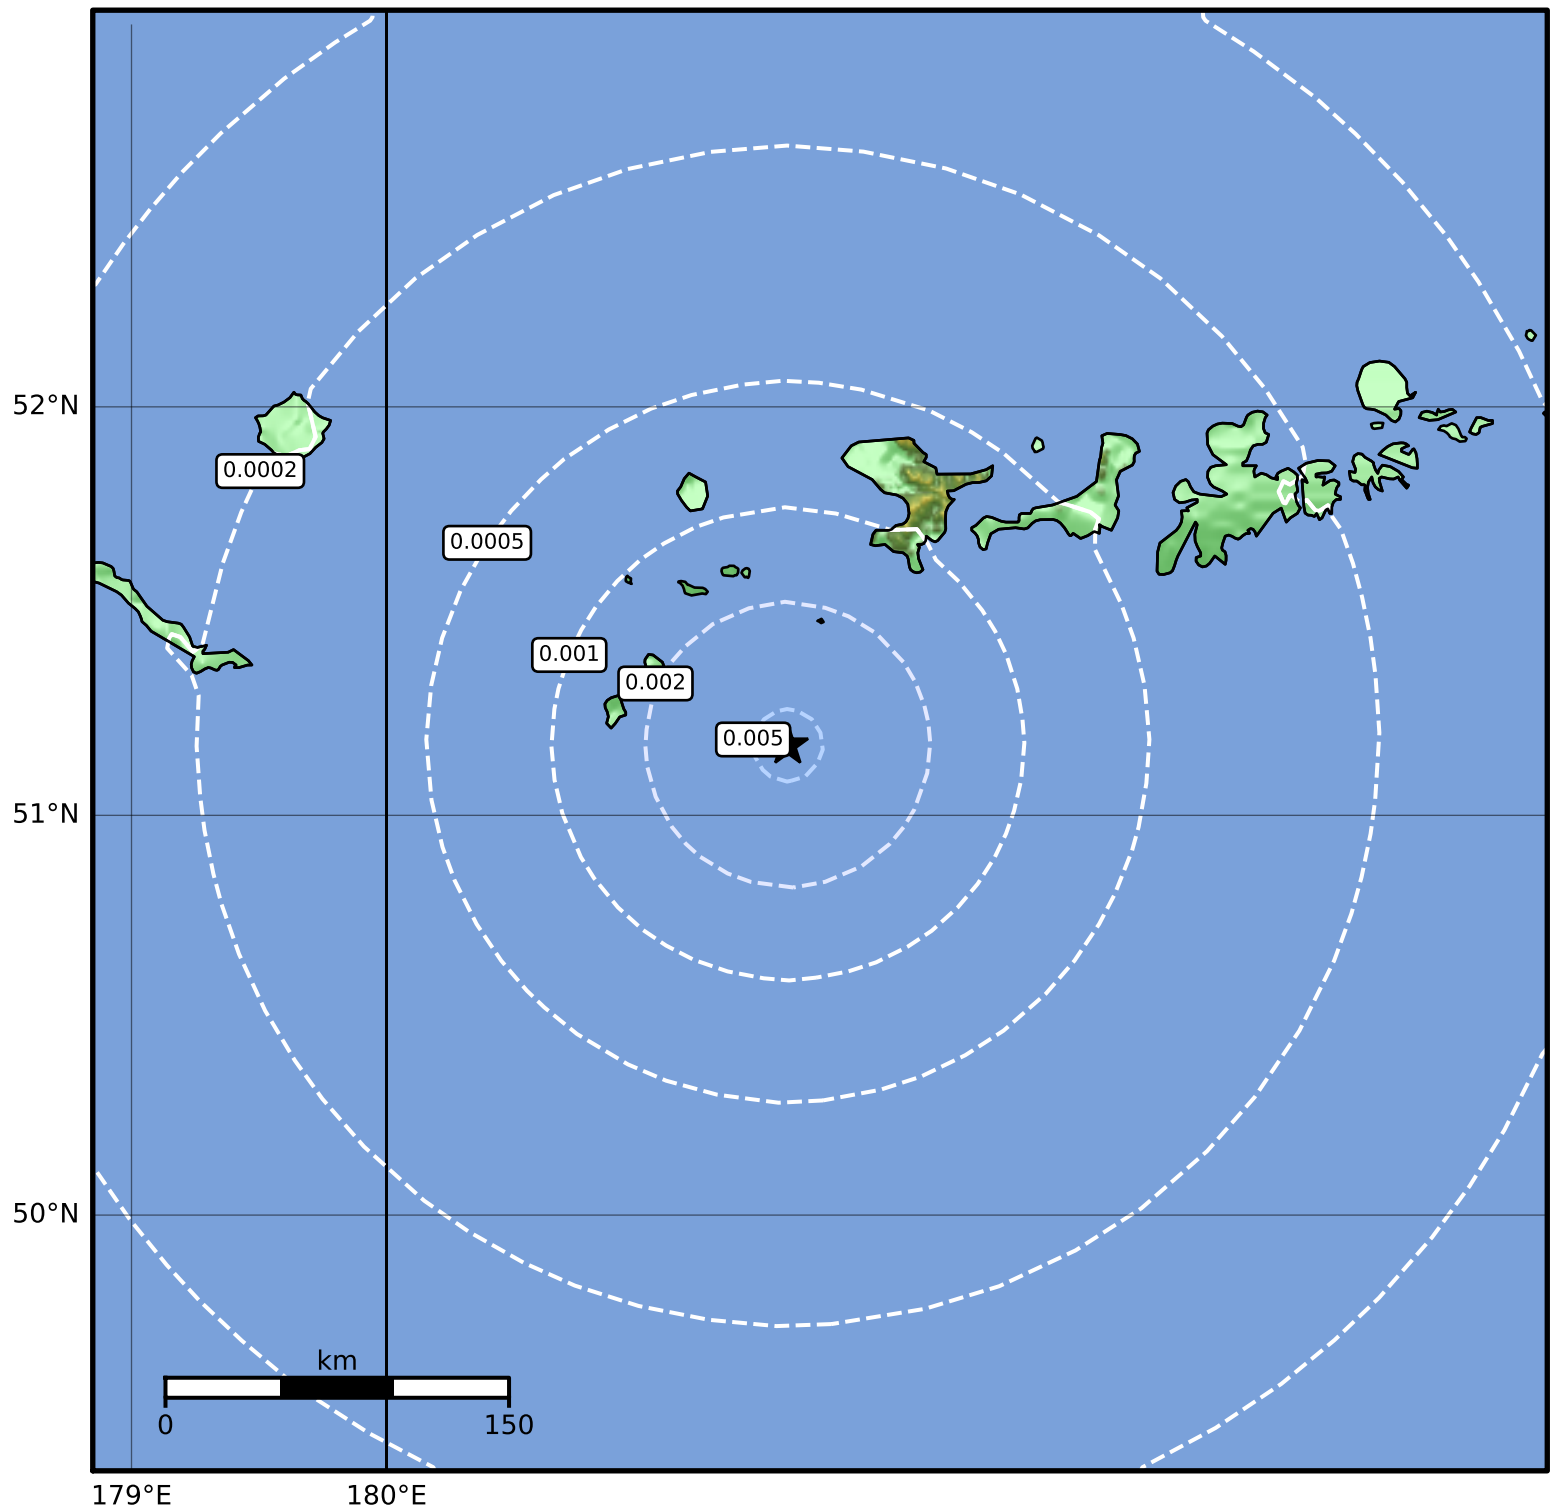

3.0 Second Peak Spectral Acceleration Map Alaska Earthquake Center  
 ShakeMap: 145 km (90 miles) WSW of Adak  
 Apr 06, 2023 19:36:35 UTC M3.8 N51.17 W178.43 Depth: 25.8km ID:ak0234f34c66

SA(3.0) (%g)	0.1	0.2	0.5	1	2	5	10	20	50
--------------	-----	-----	-----	---	---	---	----	----	----

Scale based on Worden et al. (2012)

Version 2: Processed 2023-04-06T20:21:48Z

△ Seismic Instrument    ○ Reported Intensity

★ Epicenter