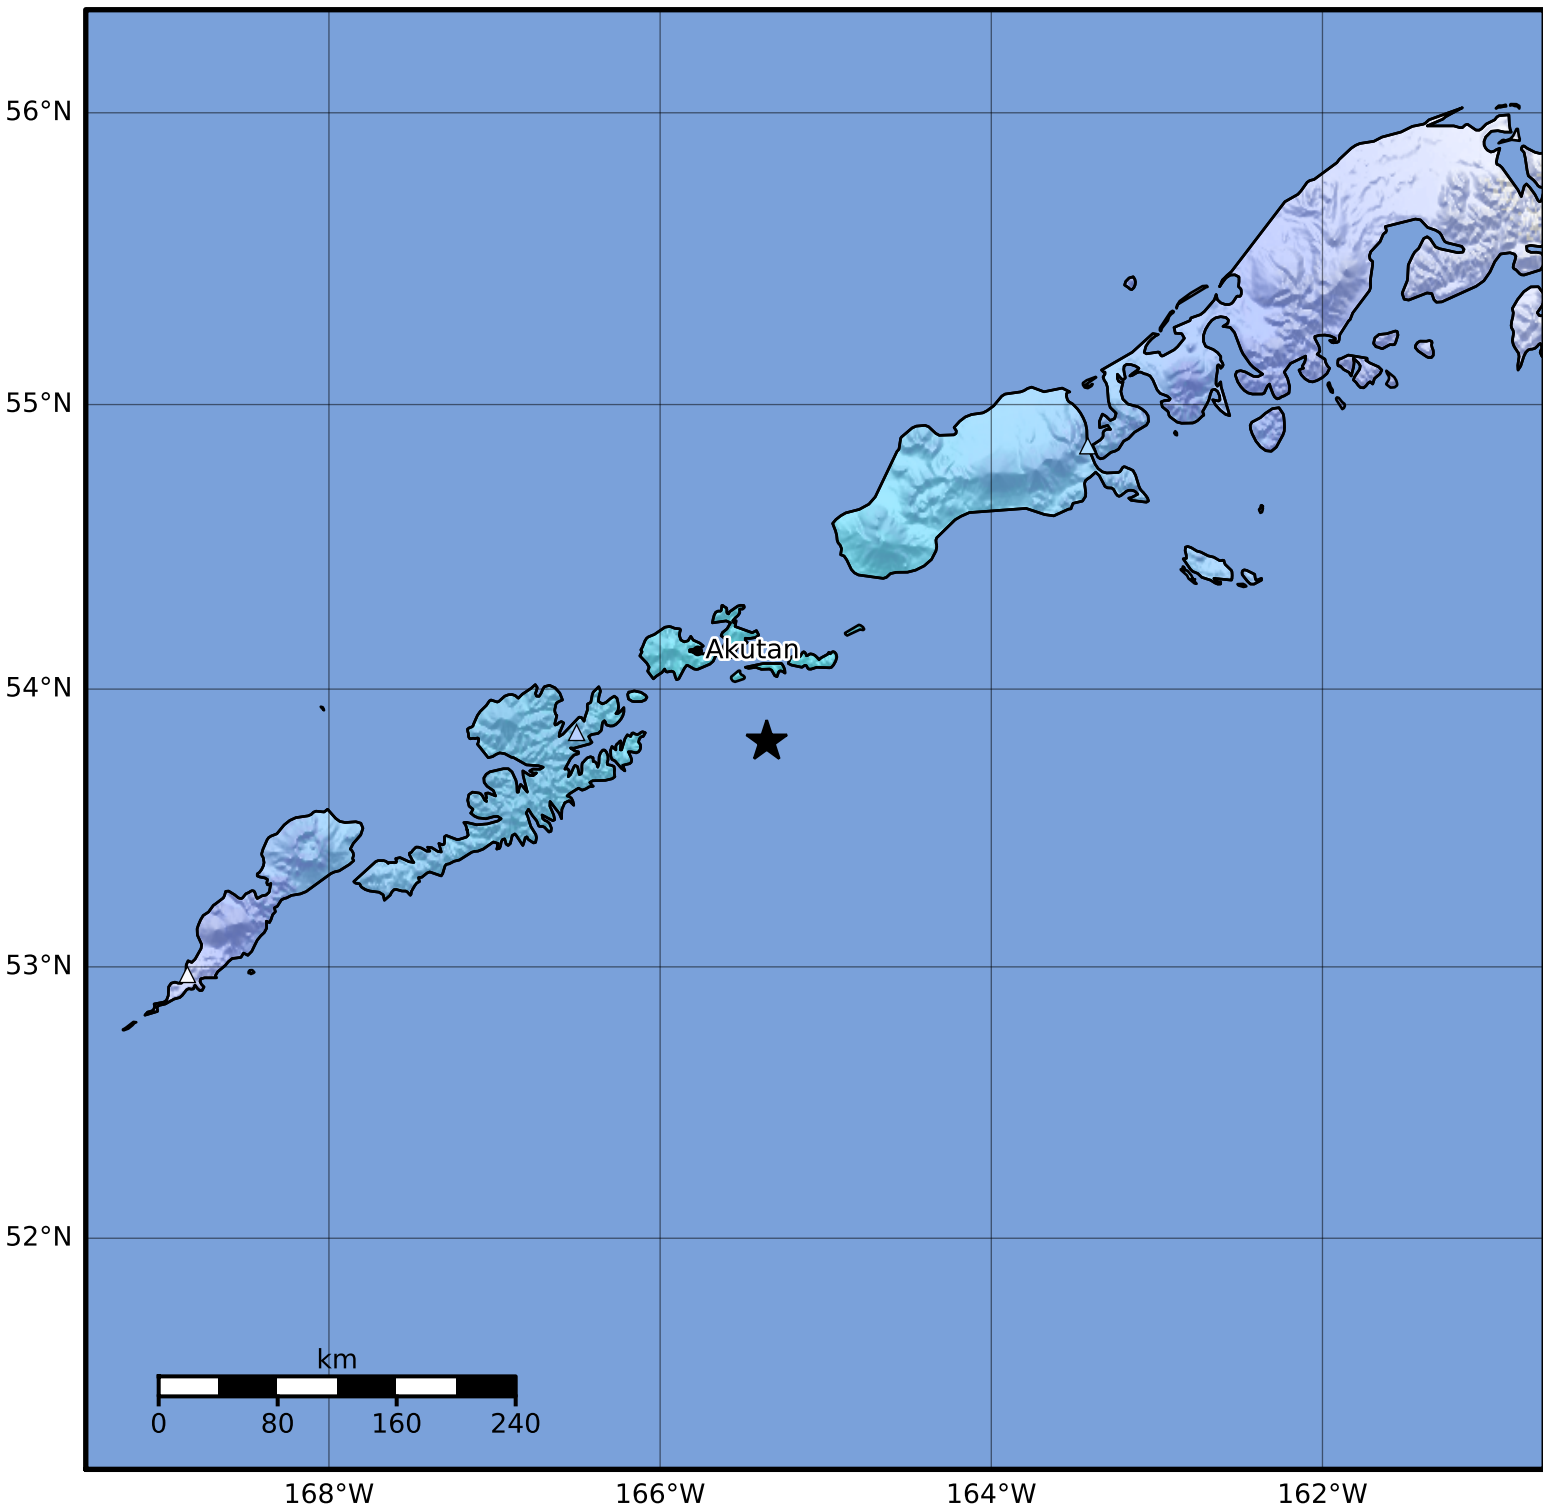

Macroseismic Intensity Map Alaska Earthquake Center
 ShakeMap: 45 km (28 miles) SE of Akutan
 Apr 08, 2023 20:25:11 UTC M5.1 N53.81 W165.36 Depth: 56.2km ID:ak0234ieq296

SHAKING	Not felt	Weak	Light	Moderate	Strong	Very strong	Severe	Violent	Extreme
DAMAGE	None	None	None	Very light	Light	Moderate	Moderate/heavy	Heavy	Very heavy
PGA(%g)	<0.0464	0.297	2.76	6.2	11.5	21.5	40.1	74.7	>139
PGV(cm/s)	<0.0215	0.135	1.41	4.65	9.64	20	41.4	85.8	>178
INTENSITY	I	II-III	IV	V	VI	VII	VIII	IX	X+

Scale based on Worden et al. (2012)

Version 1: Processed 2023-04-14T02:04:02Z

△ Seismic Instrument ○ Reported Intensity

★ Epicenter