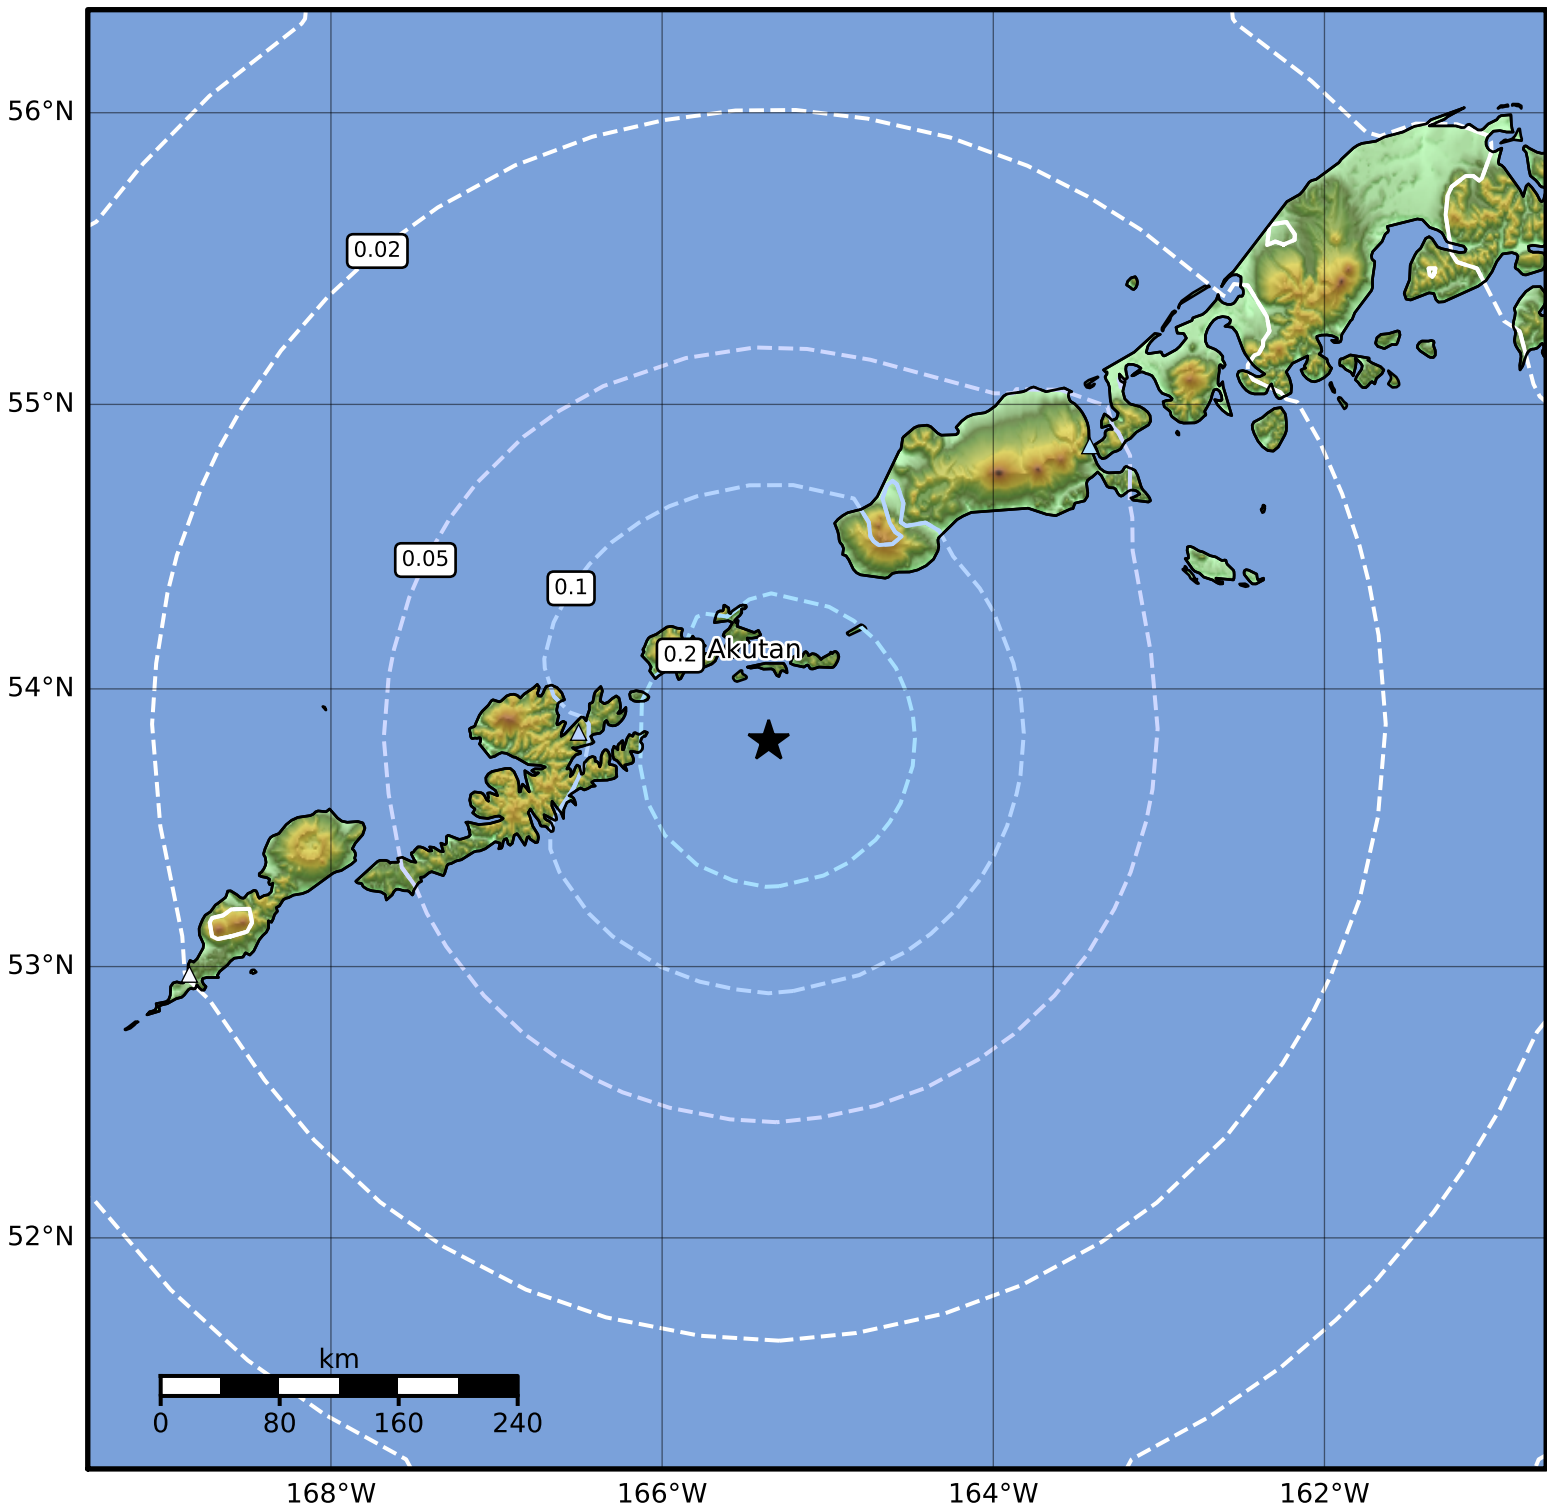

Peak Ground Velocity Map Alaska Earthquake Center  
ShakeMap: 45 km (28 miles) SE of Akutan  
Apr 08, 2023 20:25:11 UTC M5.1 N53.81 W165.36 Depth: 56.2km ID:ak0234ieq296

PGV (cm/s)	0.1	0.2	0.5	1	2	5	10	20	50	100	200
------------	-----	-----	-----	---	---	---	----	----	----	-----	-----

Scale based on Worden et al. (2012)

Version 1: Processed 2023-04-14T02:04:02Z

△ Seismic Instrument ○ Reported Intensity

★ Epicenter