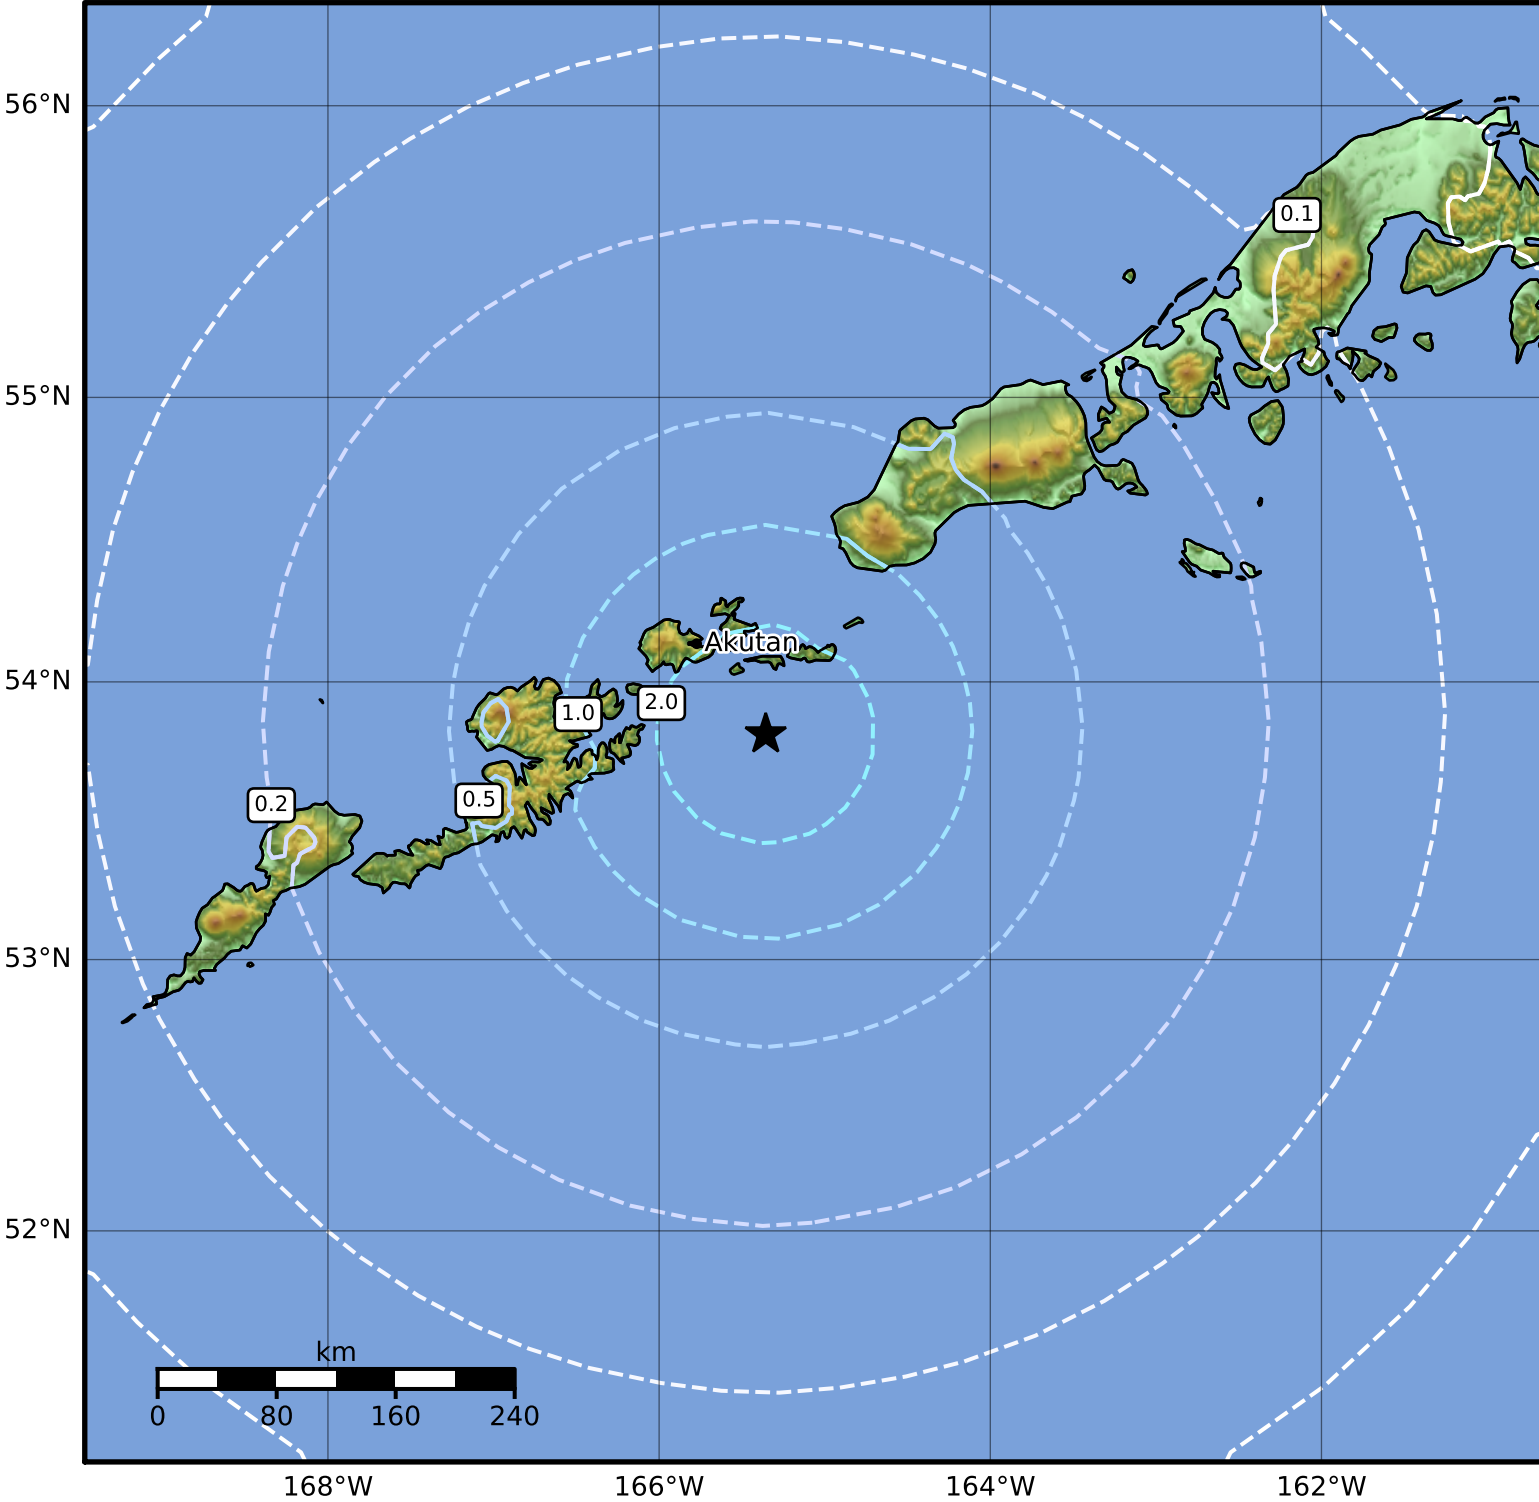

0.3 Second Peak Spectral Acceleration Map Alaska Earthquake Center
 ShakeMap: 45 km (28 miles) SE of Akutan
 Apr 08, 2023 20:25:11 UTC M5.1 N53.81 W165.36 Depth: 56.2km ID:ak0234ieq296

SA(0.3) (%g)	0.1	0.2	0.5	1	2	5	10	20	50	100	200
--------------	-----	-----	-----	---	---	---	----	----	----	-----	-----

Scale based on Worden et al. (2012)

Version 1: Processed 2023-04-14T02:04:02Z

△ Seismic Instrument ○ Reported Intensity

★ Epicenter