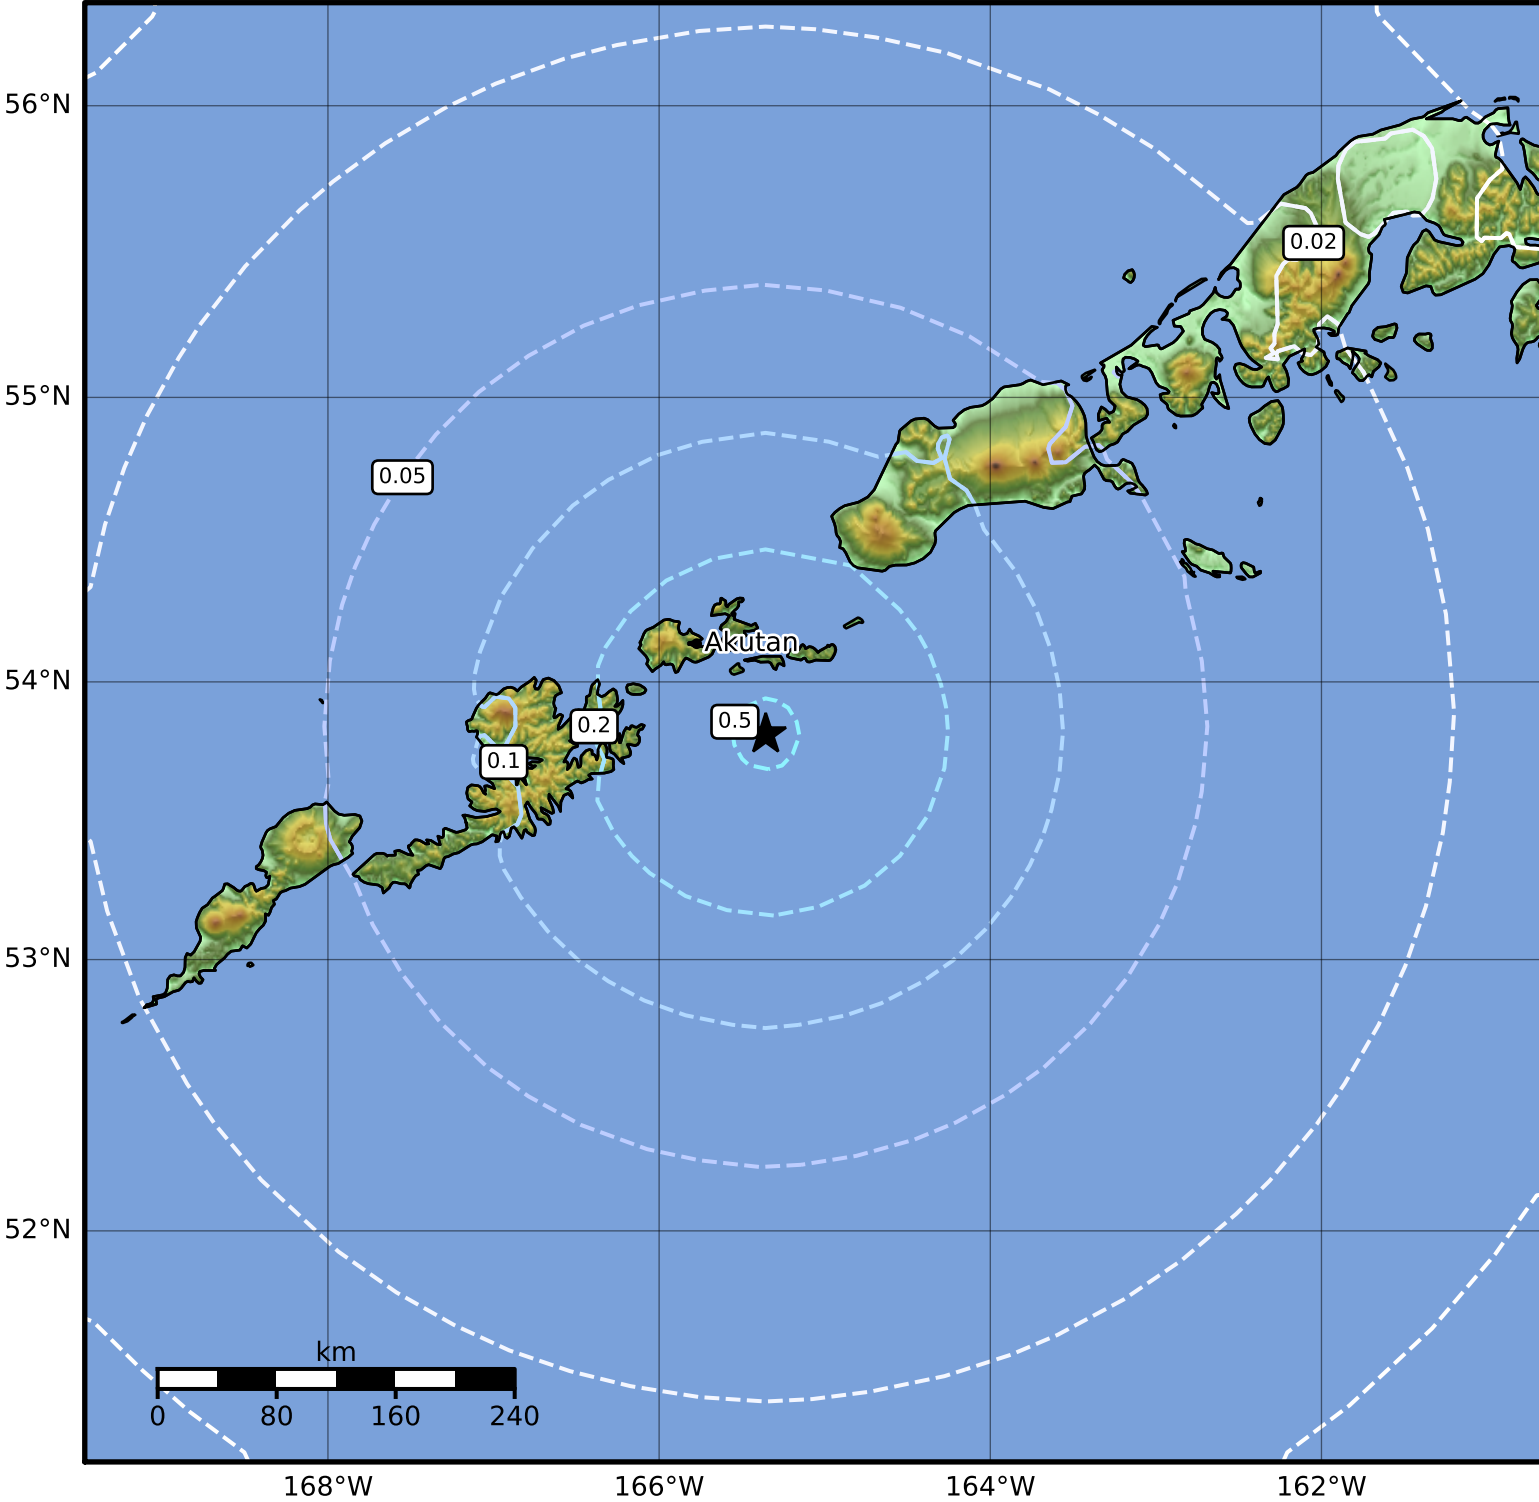

1.0 Second Peak Spectral Acceleration Map Alaska Earthquake Center
 ShakeMap: 45 km (28 miles) SE of Akutan
 Apr 08, 2023 20:25:11 UTC M5.1 N53.81 W165.36 Depth: 56.2km ID:ak0234ieq296

SA(1.0) (%g)	0.1	0.2	0.5	1	2	5	10	20	50	100	200
--------------	-----	-----	-----	---	---	---	----	----	----	-----	-----

Scale based on Worden et al. (2012)

Version 1: Processed 2023-04-14T02:04:02Z

△ Seismic Instrument ○ Reported Intensity

★ Epicenter