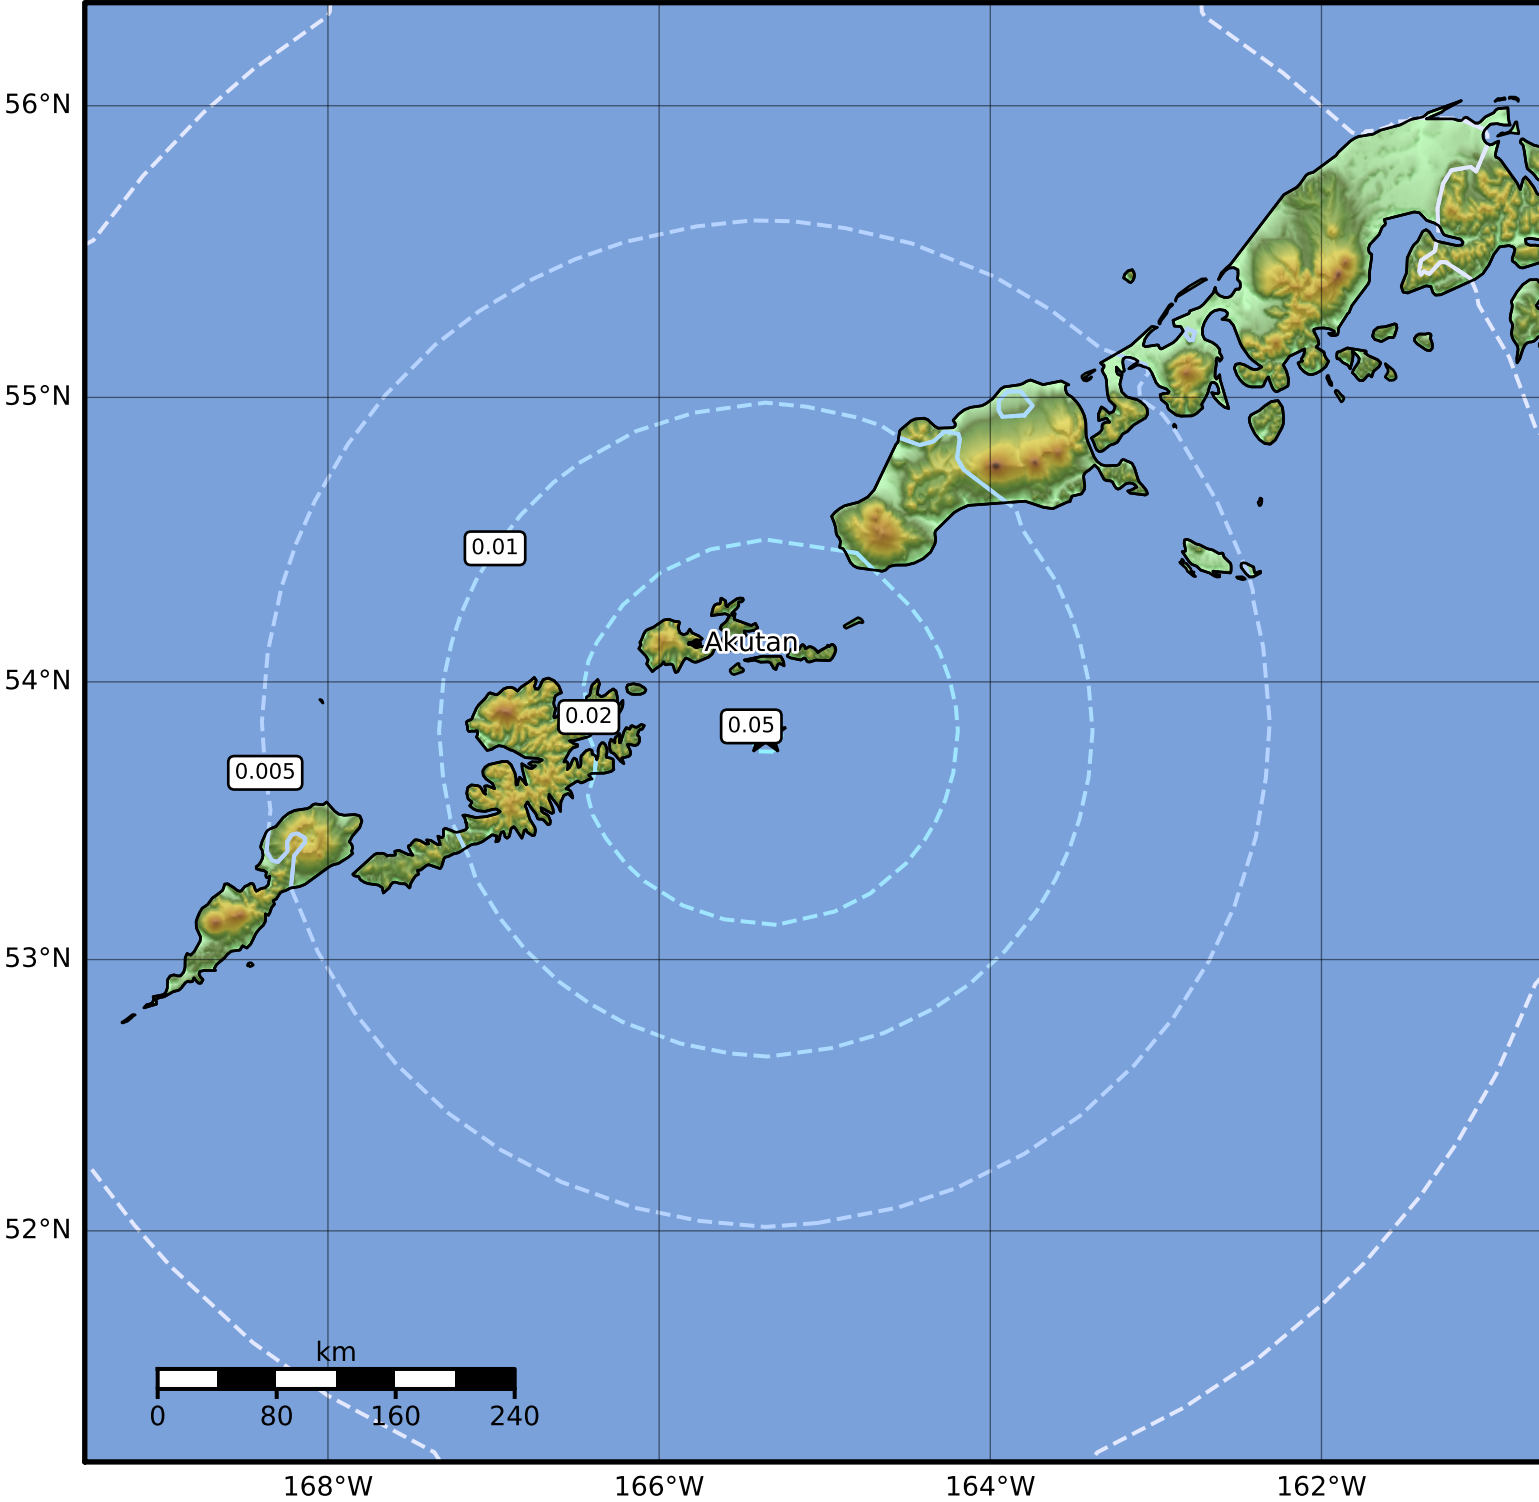

3.0 Second Peak Spectral Acceleration Map Alaska Earthquake Center
 ShakeMap: 45 km (28 miles) SE of Akutan
 Apr 08, 2023 20:25:11 UTC M5.1 N53.81 W165.36 Depth: 56.2km ID:ak0234ieq296

SA(3.0) (%g)	0.1	0.2	0.5	1	2	5	10	20	50

Scale based on Worden et al. (2012)

Version 1: Processed 2023-04-14T02:04:02Z

△ Seismic Instrument ○ Reported Intensity

★ Epicenter