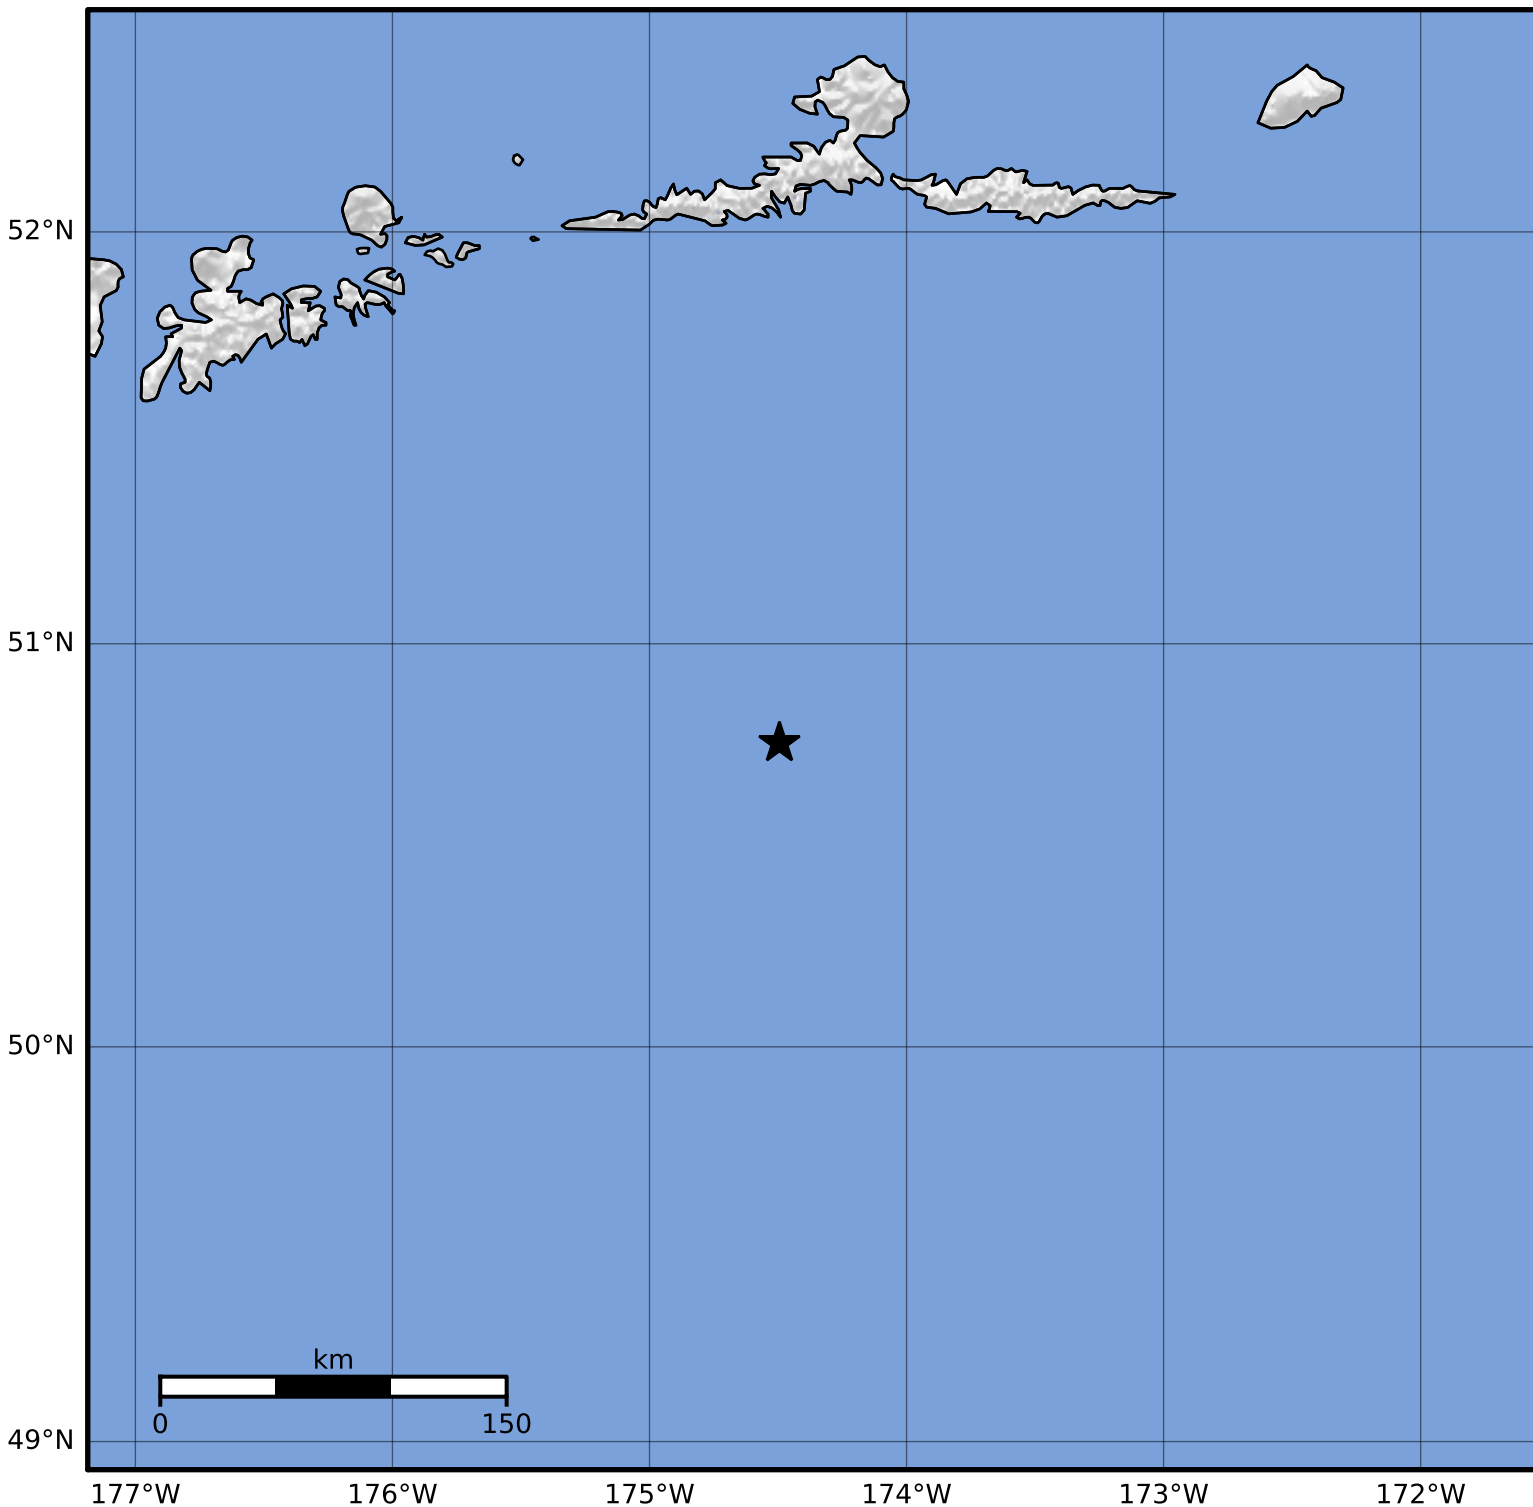

Macroseismic Intensity Map Alaska Earthquake Center  
 ShakeMap: 161 km (100 miles) S of Atka  
 Apr 22, 2023 12:54:53 UTC M4.2 N50.76 W174.49 Depth: 27.0km ID:ak02355fn356

SHAKING	Not felt	Weak	Light	Moderate	Strong	Very strong	Severe	Violent	Extreme
DAMAGE	None	None	None	Very light	Light	Moderate	Moderate/heavy	Heavy	Very heavy
PGA(%g)	<0.0464	0.297	2.76	6.2	11.5	21.5	40.1	74.7	>139
PGV(cm/s)	<0.0215	0.135	1.41	4.65	9.64	20	41.4	85.8	>178
INTENSITY	<b>I</b>	<b>II-III</b>	<b>IV</b>	<b>V</b>	<b>VI</b>	<b>VII</b>	<b>VIII</b>	<b>IX</b>	<b>X+</b>

Scale based on Worden et al. (2012)

Version 2: Processed 2023-04-22T16:22:23Z

△ Seismic Instrument ○ Reported Intensity

★ Epicenter