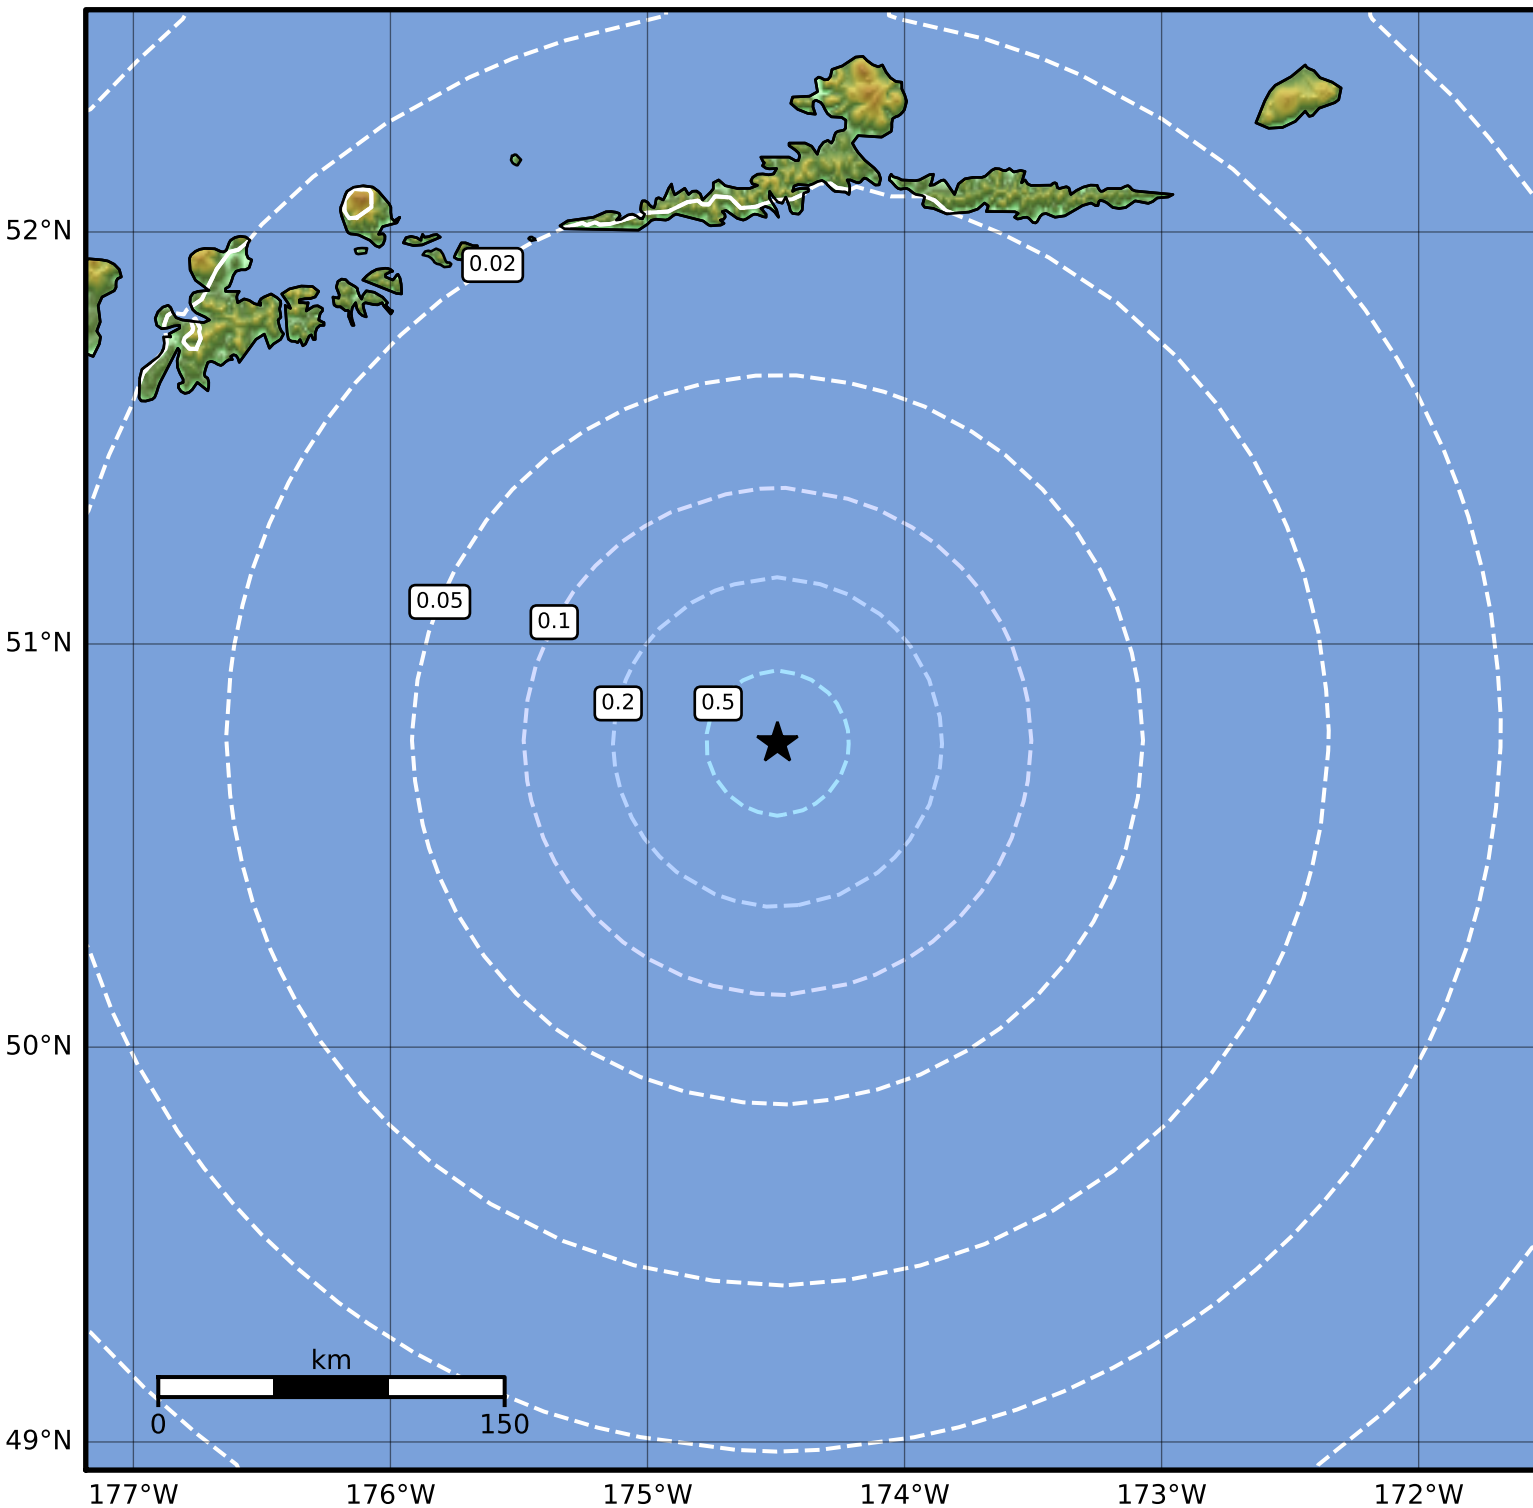

Peak Ground Acceleration Map Alaska Earthquake Center
 ShakeMap: 161 km (100 miles) S of Atka
 Apr 22, 2023 12:54:53 UTC M4.2 N50.76 W174.49 Depth: 27.0km ID:ak02355fn356

PGA (%g)	0.1	0.2	0.5	1	2	5	10	20	50	100	200
----------	-----	-----	-----	---	---	---	----	----	----	-----	-----

Scale based on Worden et al. (2012)

Version 2: Processed 2023-04-22T16:22:23Z

△ Seismic Instrument ○ Reported Intensity

★ Epicenter