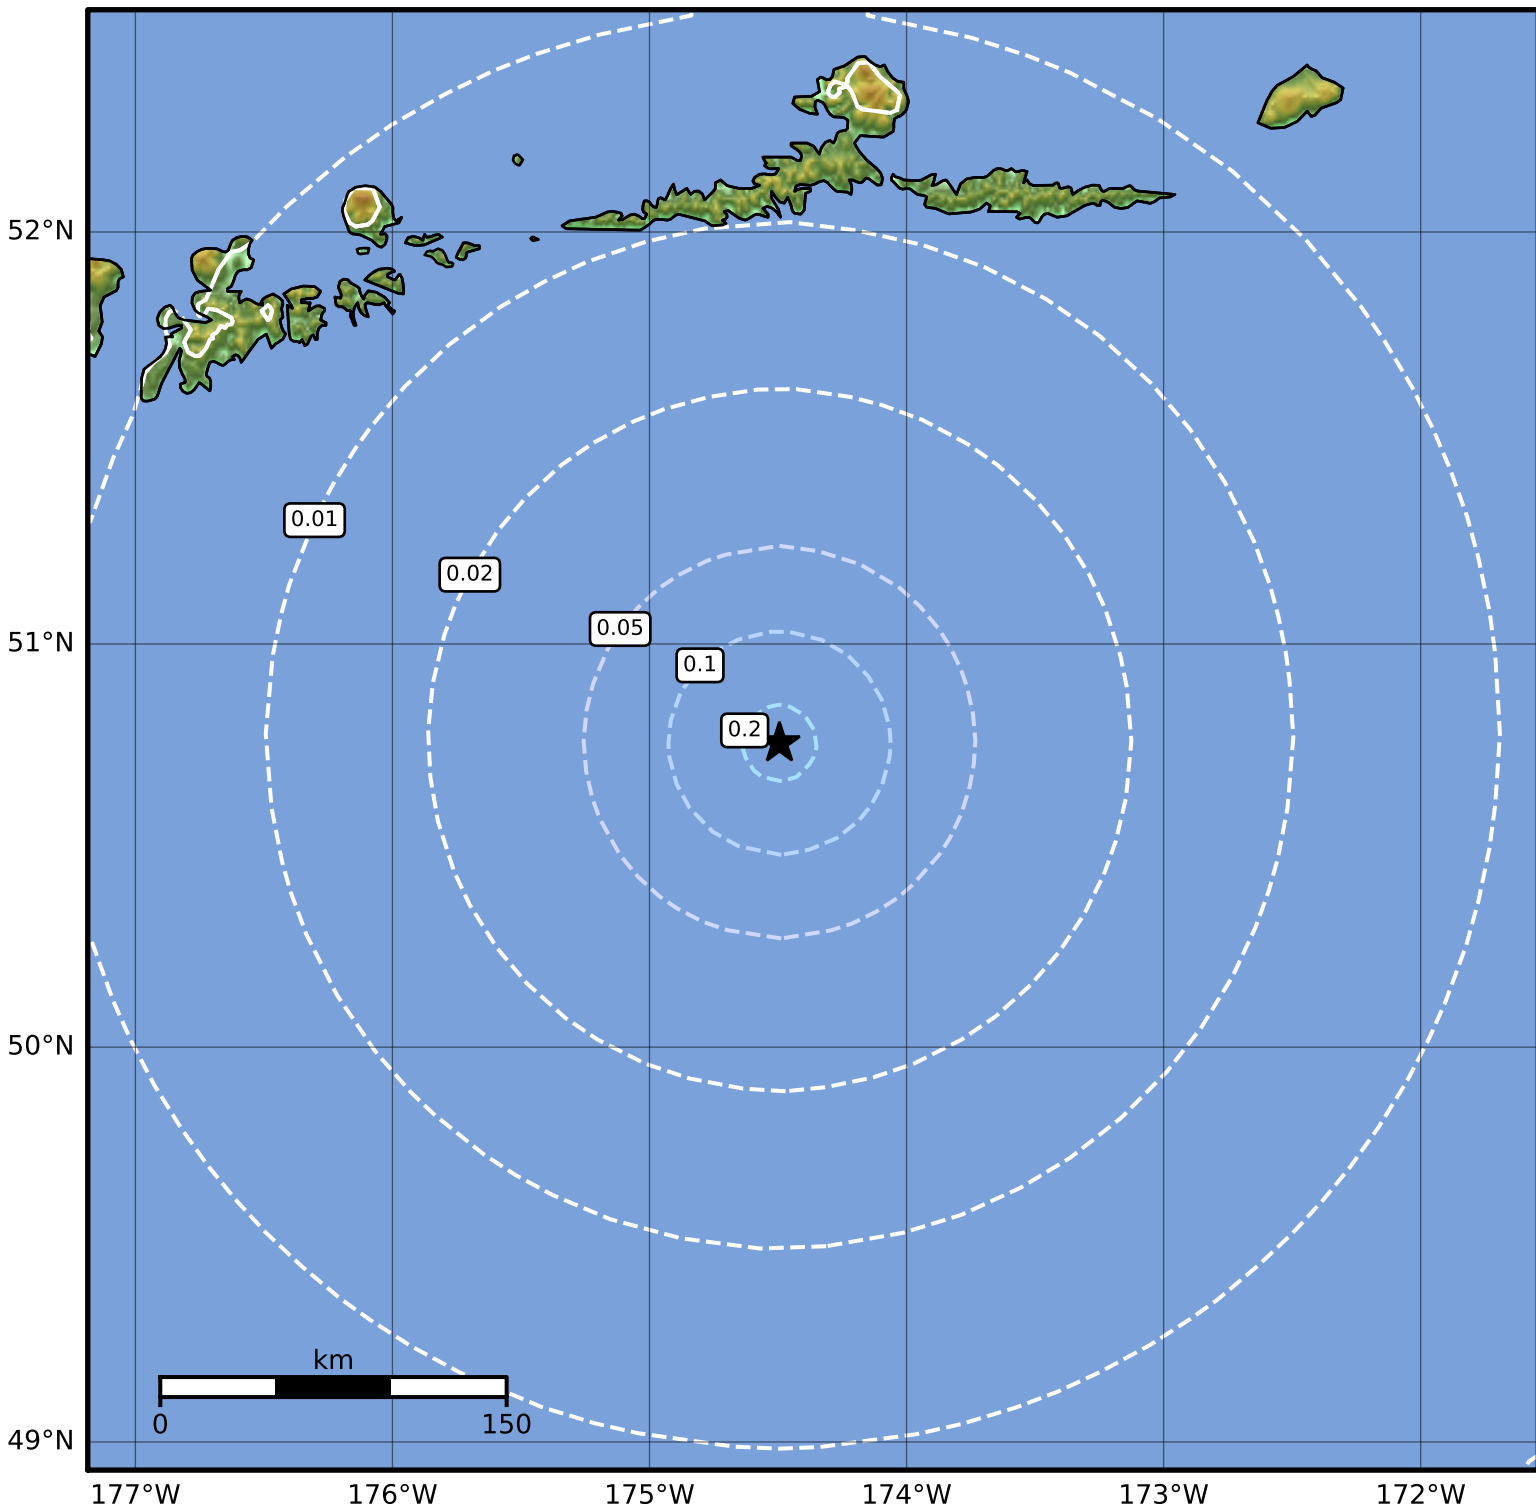

Peak Ground Velocity Map Alaska Earthquake Center
ShakeMap: 161 km (100 miles) S of Atka
Apr 22, 2023 12:54:53 UTC M4.2 N50.76 W174.49 Depth: 27.0km ID:ak02355fn356

PGV (cm/s)	0.1	0.2	0.5	1	2	5	10	20	50	100	200
------------	-----	-----	-----	---	---	---	----	----	----	-----	-----

Scale based on Worden et al. (2012)

△ Seismic Instrument ○ Reported Intensity

★ Epicenter

Version 2: Processed 2023-04-22T16:22:23Z