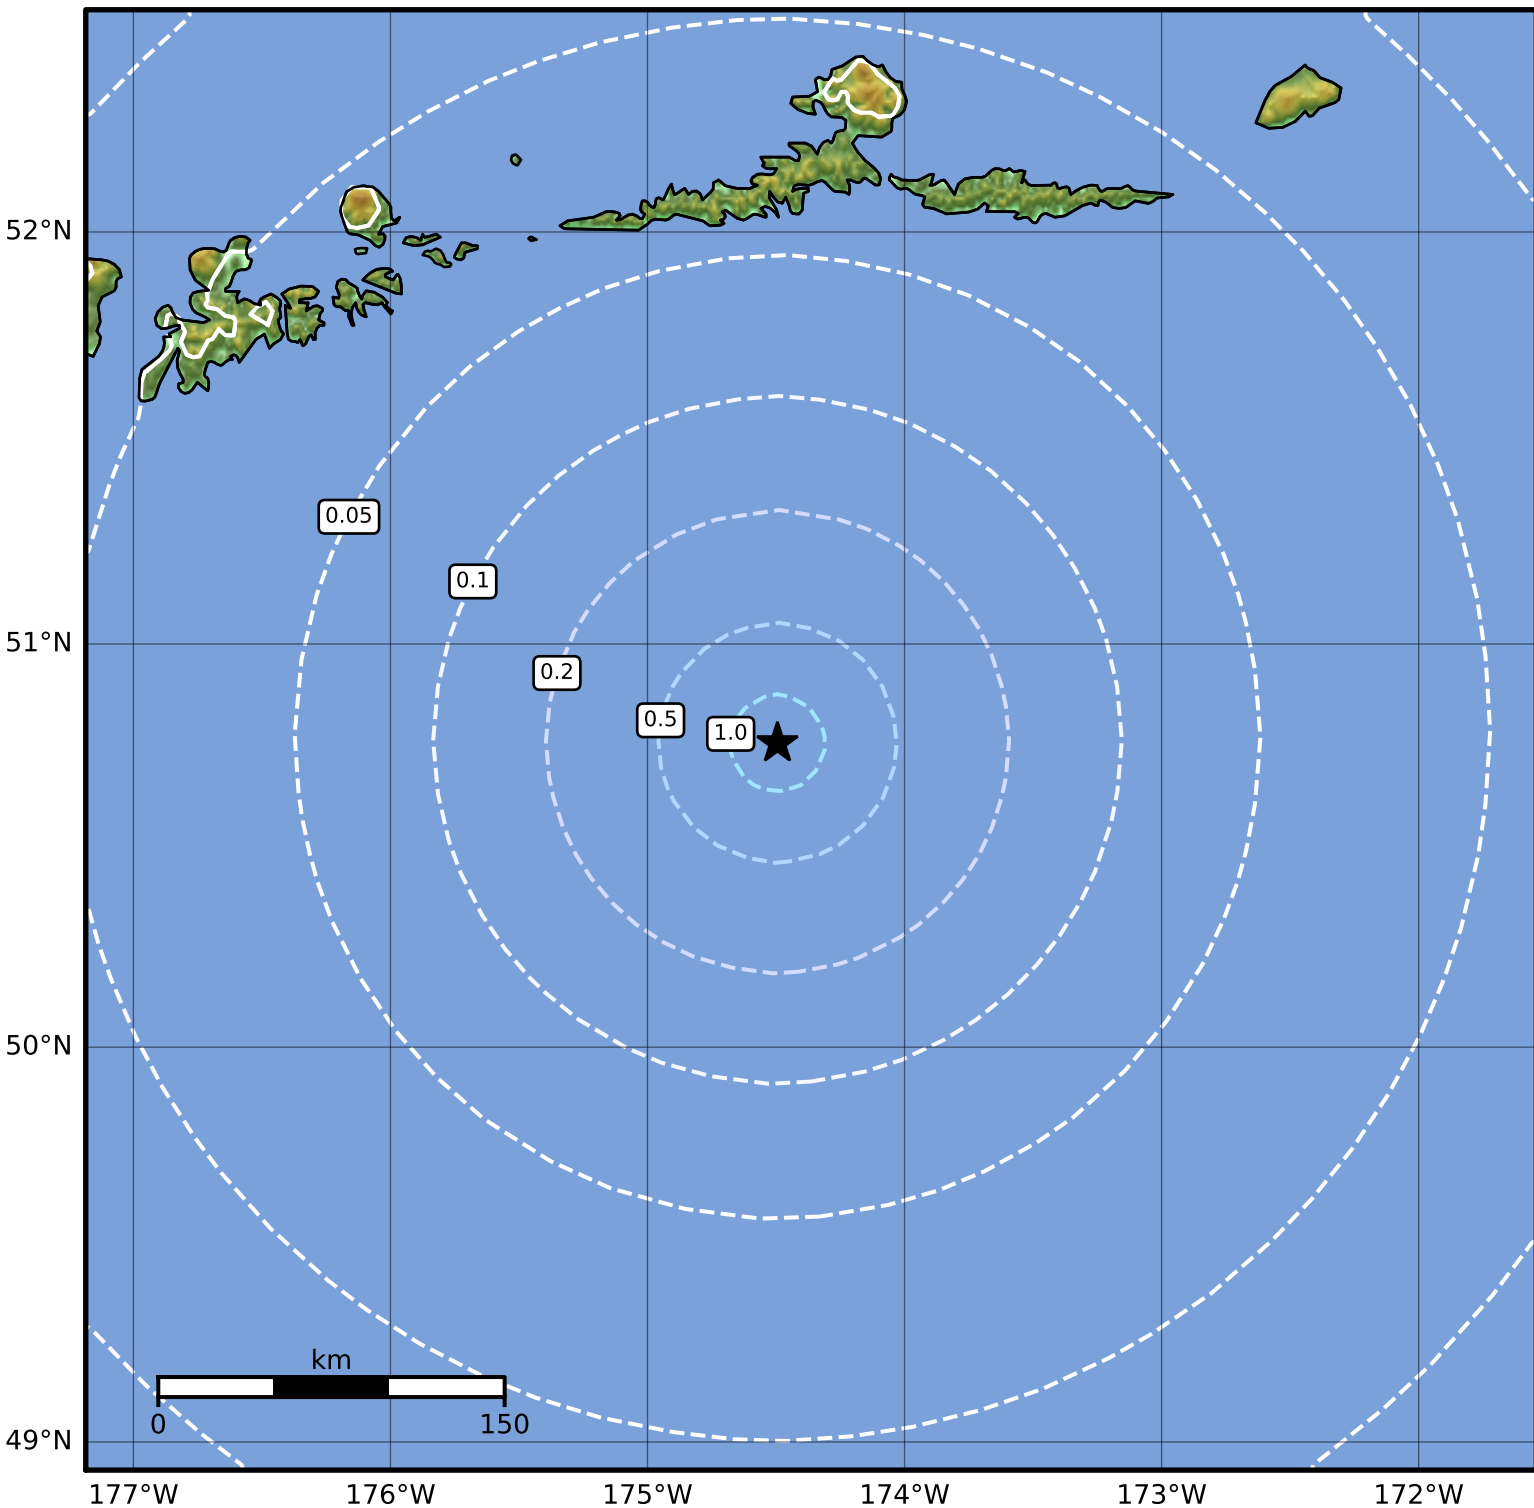

0.3 Second Peak Spectral Acceleration Map Alaska Earthquake Center
 ShakeMap: 161 km (100 miles) S of Atka
 Apr 22, 2023 12:54:53 UTC M4.2 N50.76 W174.49 Depth: 27.0km ID:ak02355fn356

SA(0.3) (%g)	0.1	0.2	0.5	1	2	5	10	20	50	100	200
---------------------	------------	------------	------------	----------	----------	----------	-----------	-----------	-----------	------------	------------

Scale based on Worden et al. (2012)

Version 2: Processed 2023-04-22T16:22:23Z

△ Seismic Instrument ○ Reported Intensity

★ Epicenter